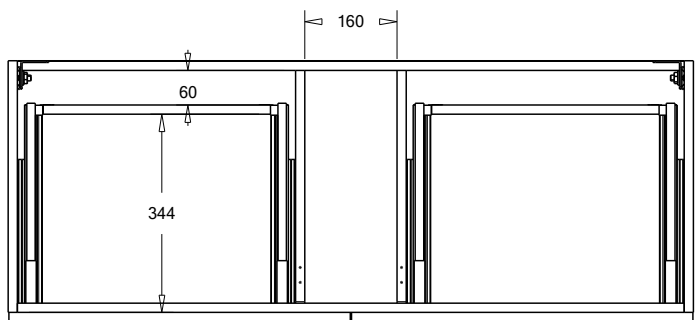

### Features

- 2-Drawer Wall Hung Vanity - *Colour options below*
- StoneCast 20mm Via Single Basin [Standard] - *Upgrade options available*
- Full Extension Soft Close Drawers with Handles - *Handle upgrade options available*
- Dimensions: H420 x W1200 x D465

### Technical Details

Note: All measurements shown are in millimetres. Sizes are nominal.

TOP VIEW

FRONT VIEW

SIDE VIEW