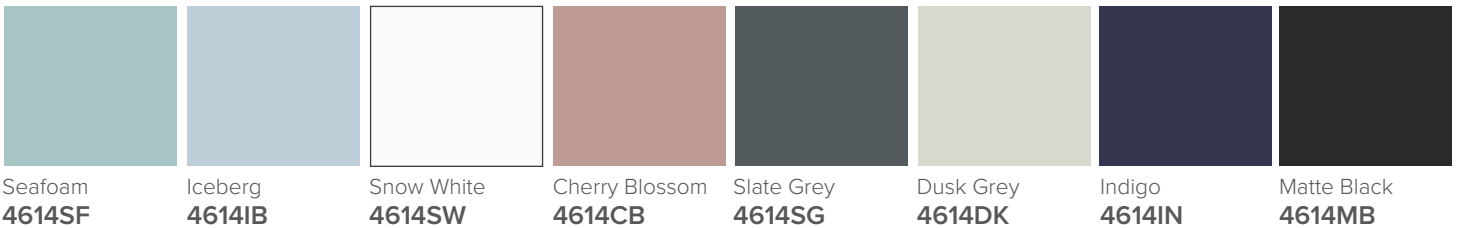

Cabinet Options