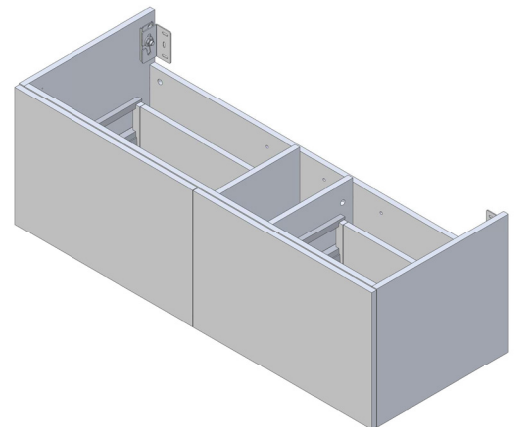

### Features

- 2-Drawer Wall Hung Vanity - *Colour options below*
- StoneCast 20mm Via Single Basin [Standard] - *Upgrade options available*
- Full Extension Soft Close Drawers with Handles - *Handle upgrade options available*
- Dimensions: H420 x W1200 x D465

### Cabinet Options

### Technical Details

Note: All measurements shown are in millimetres. Sizes are nominal.

TOP VIEW

FRONT VIEW

SIDE VIEW