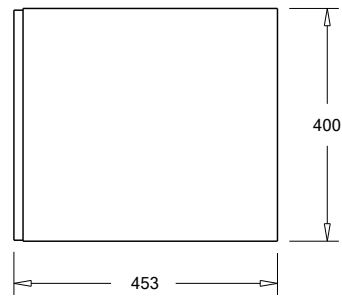

SPECIFICATION SHEET

Harrow 1200 2-Drawer Right Offset Basin Wall Hung Vanity

Features

- 2-Drawer Wall Hung Vanity - *Colour options below*
- StoneCast 20mm Via Right Offset Basin [Standard]
- Full Extension Soft Close Drawers with Handles - *Handle upgrade options available*
- Dimensions: H420 x W1200 x D465

Matte Black
4618RMB

Technical Details

Note: All measurements shown are in millimetres. Sizes are nominal.

Note: Full Drawer Box on Left Hand Side

TOP VIEW

FRONT VIEW

SIDE VIEW