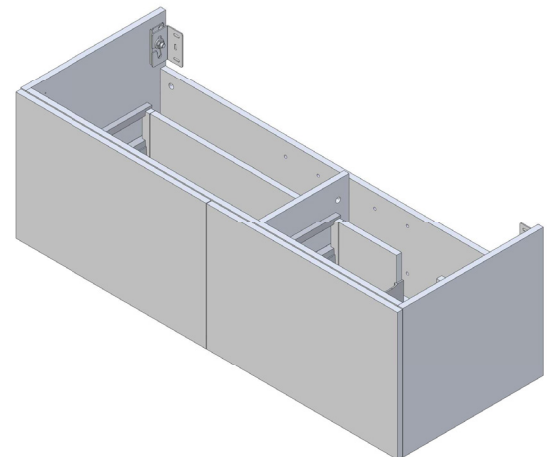

SPECIFICATION SHEET

Harrow 1200 2-Drawer Right Offset Basin Wall Hung Vanity

Features

- 2-Drawer Wall Hung Vanity - *Colour options below*
- StoneCast 20mm Via Right Offset Basin [Standard]
- Full Extension Soft Close Drawers with Handles - *Handle upgrade options available*
- Dimensions: H420 x W1200 x D465

Matte Black
4618RMB

Technical Details

Note: All measurements shown are in millimetres. Sizes are nominal.

Note: Full Drawer Box on Left Hand Side

TOP VIEW

FRONT VIEW

SIDE VIEW