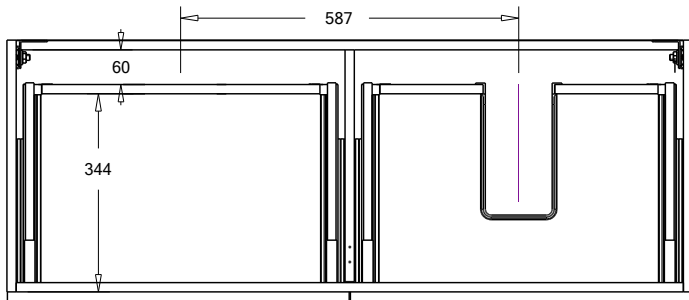

SPECIFICATION SHEET

Harrow 1200 2-Drawer Right Offset Basin Wall Hung Vanity

Features

- 2-Drawer Wall Hung Vanity - *Colour options below*
- StoneCast 20mm Via Right Offset Basin [Standard]
- Full Extension Soft Close Drawers with Handles - *Handle upgrade options available*
- Dimensions: H420 x W1200 x D465

Matte Black
4618RMB

Technical Details

Note: All measurements shown are in millimetres. Sizes are nominal.

Note: Full Drawer Box on Left Hand Side

TOP VIEW

FRONT VIEW

SIDE VIEW