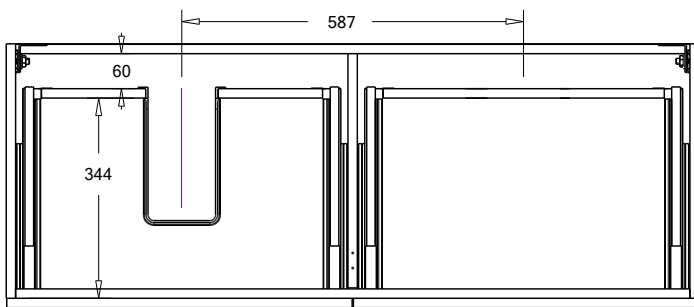

### Features

- 2-Drawer Wall Hung Vanity - *Colour options below*
- StoneCast 20mm Via Left Offset Basin [Standard]
- Full Extension Soft Close Drawers with Handles - *Handle upgrade options available*
- Dimensions: H420 x W1200 x D465

### Technical Details

Note: All measurements shown are in millimetres. Sizes are nominal.

Note: Full Drawer Box on Right Hand Side

TOP VIEW

FRONT VIEW

SIDE VIEW