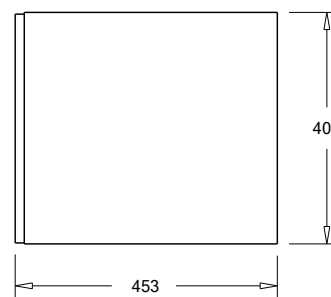

SPECIFICATION SHEET

Harrow 1200 2-Drawer Double Basin Wall Hung Vanity

Features

- 2-Drawer Wall Hung Vanity - *Colour options below*
- StoneCast 20mm Via Double Basin [Standard] - *Upgrade options available*
- Full Extension Soft Close Drawers with Handles - *Handle upgrade options available*
- Dimensions: H420 x W1200 x D465

Cabinet Options

Technical Details

Note: All measurements shown are in millimetres. Sizes are nominal.

TOP VIEW

FRONT VIEW

SIDE VIEW