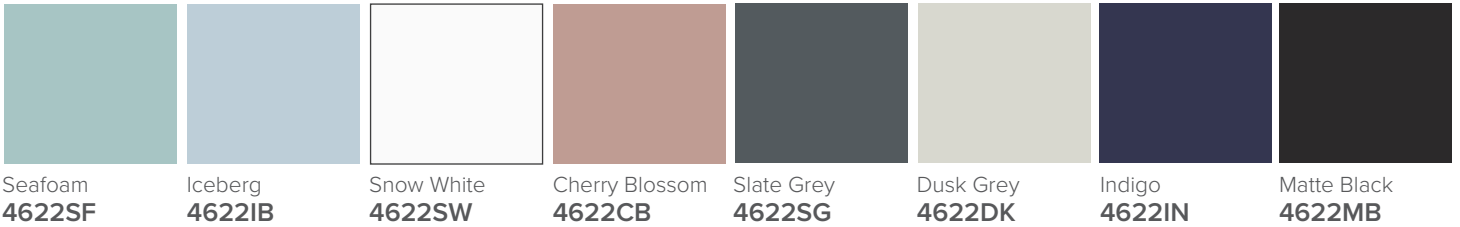

Cabinet Options

Technical Details

Note: All measurements shown are in millimetres. Sizes are nominal.