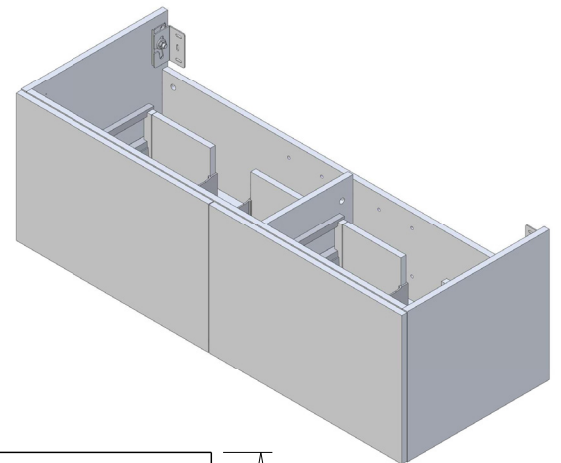

SPECIFICATION SHEET

Harrow 1200 2-Drawer Double Basin Wall Hung Vanity

Features

- 2-Drawer Wall Hung Vanity - *Colour options below*
- StoneCast 20mm Via Double Basin [Standard] - *Upgrade options available*
- Full Extension Soft Close Drawers with Handles - *Handle upgrade options available*
- Dimensions: H420 x W1200 x D465

Cabinet Options

Technical Details

Note: All measurements shown are in millimetres. Sizes are nominal.

TOP VIEW

FRONT VIEW

SIDE VIEW