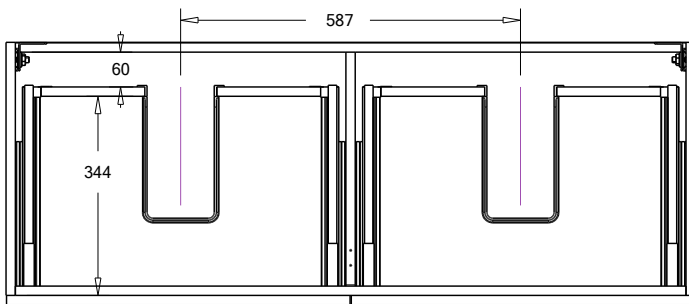

SPECIFICATION SHEET

Harrow 1200 2-Drawer Double Basin Wall Hung Vanity

Features

- 2-Drawer Wall Hung Vanity - *Colour options below*
- StoneCast 20mm Via Double Basin [Standard] - *Upgrade options available*
- Full Extension Soft Close Drawers with Handles - *Handle upgrade options available*
- Dimensions: H420 x W1200 x D465

Cabinet Options

Technical Details

Note: All measurements shown are in millimetres. Sizes are nominal.

TOP VIEW

FRONT VIEW

SIDE VIEW