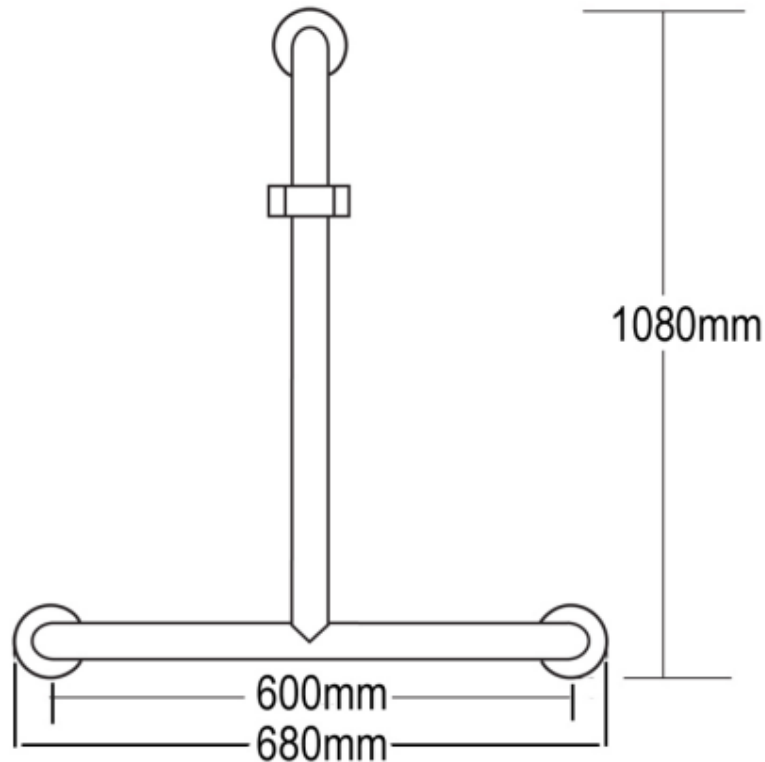

Easi Shower & Grab Rail

Product Code: GRST600

Features

- NZ Care Standard compliant
- High quality stainless steel

Technical Details

Height 1080mm, Width 680mm, Depth 85mm, Diameter 32mm

Note: all specifications and dimensions are correct at time of publication however are subject to change without notice. Please refer to physical product prior to installation.