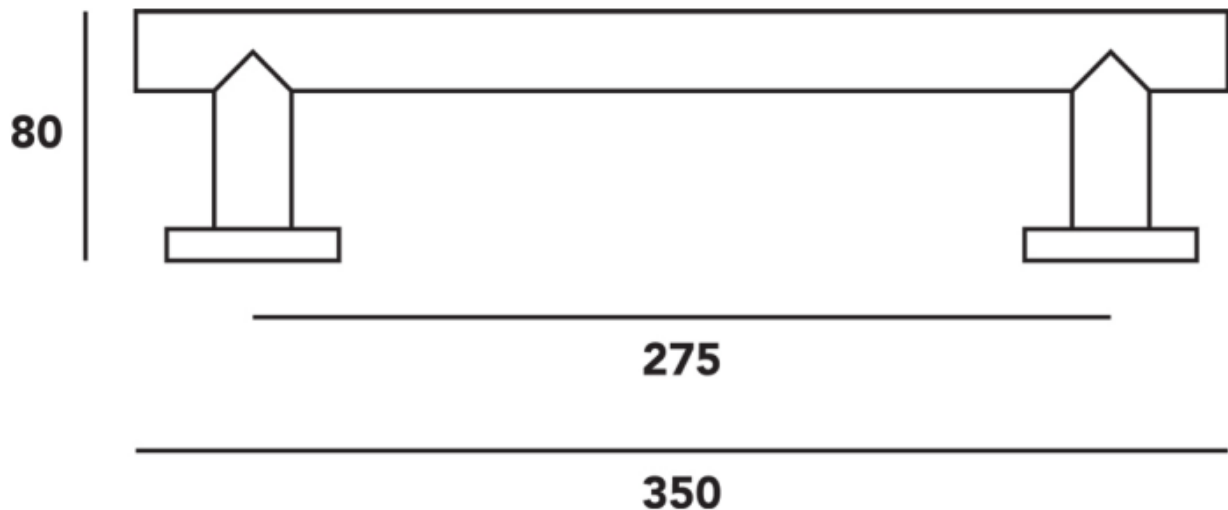

# Decor Stability Rail Round 350

Product Code: GRR350

## Technical Details

Width 350mm, Depth 80mm, Height 55mm, Diameter 25mm

Note: all specifications and dimensions are correct at time of publication however are subject to change without notice. Please refer to physical product prior to installation.