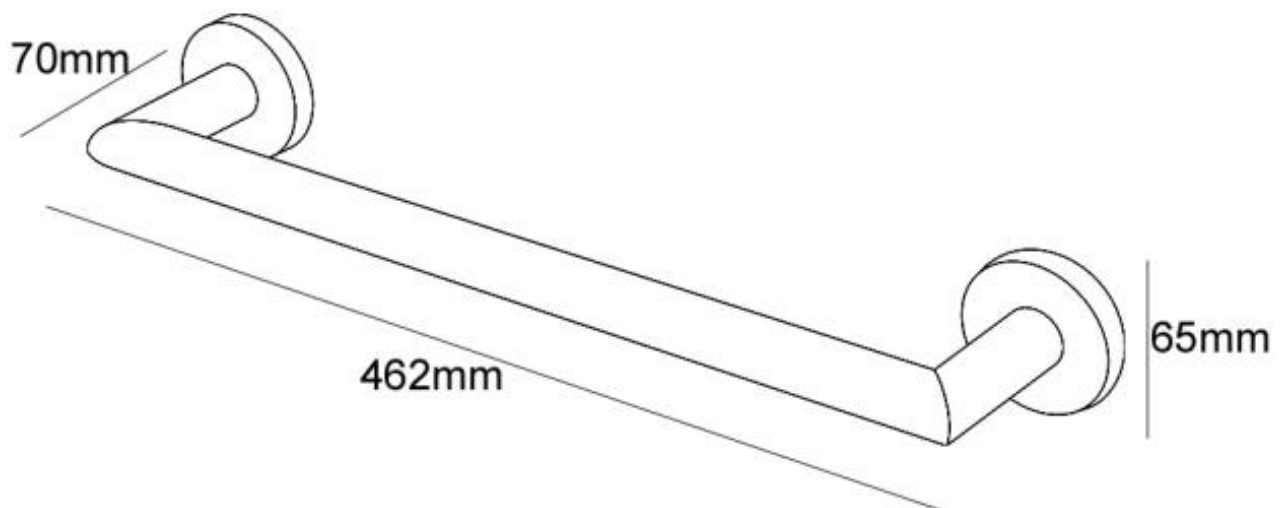

Decor Stability Rail Mitred

Product Code: GRM

Technical Details

Width 462mm, Depth 70mm, Height 65mm, Diameter 25mm

Note: all specifications and dimensions are correct at time of publication however are subject to change without notice. Please refer to physical product prior to installation.