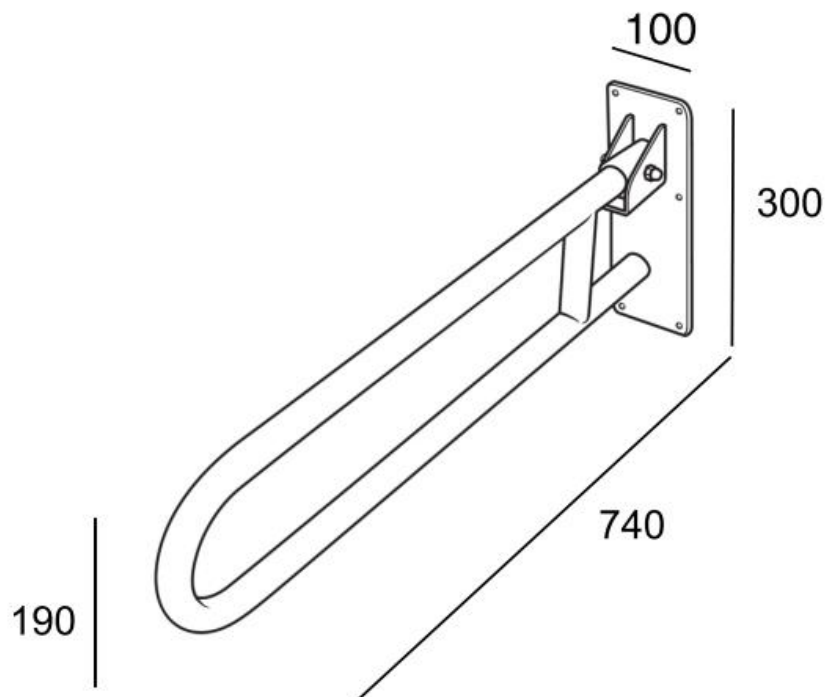

Lift Up Grab Rail

Product Code: GRL

Technical Details

Depth 740mm, Height 300mm, Width 40mm, Diameter 32mm

Note: all specifications and dimensions are correct at time of publication however are subject to change without notice. Please refer to physical product prior to installation.