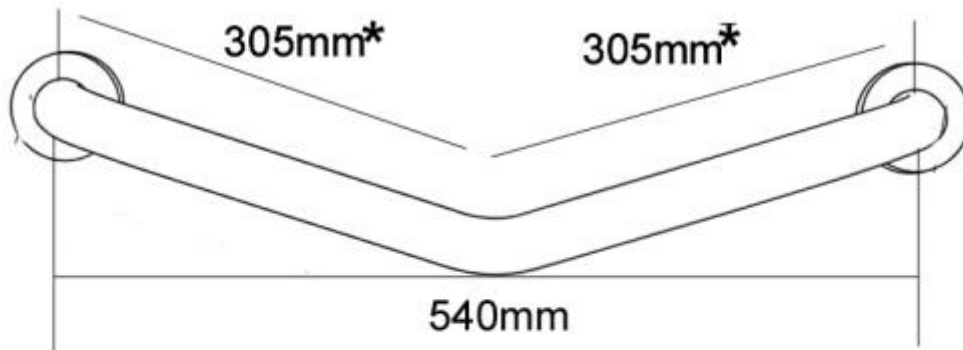

45 Degree Grab Rail

Product Code: GRK45A305

Features

- NZ Care Standard compliant
- High quality stainless steel

Technical Details

Height 540mm, Depth 85mm, Diameter 32mm

* -Nominal Distance

Note: all specifications and dimensions are correct at time of publication however are subject to change without notice. Please refer to physical product prior to installation.