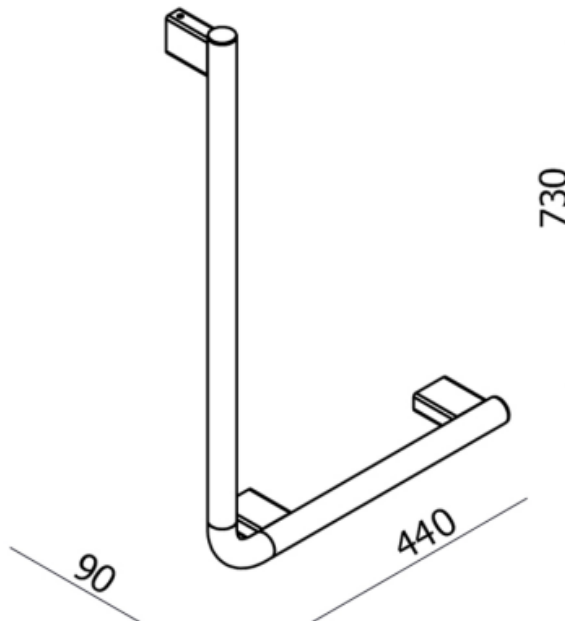

Decor Grab Rail 730 L (Reversible)

Product Code: GRDL730

Technical Details

Height 730mm, Width 440mm, Depth 90mm

Note: all specifications and dimensions are correct at time of publication however are subject to change without notice. Please refer to physical product prior to installation.