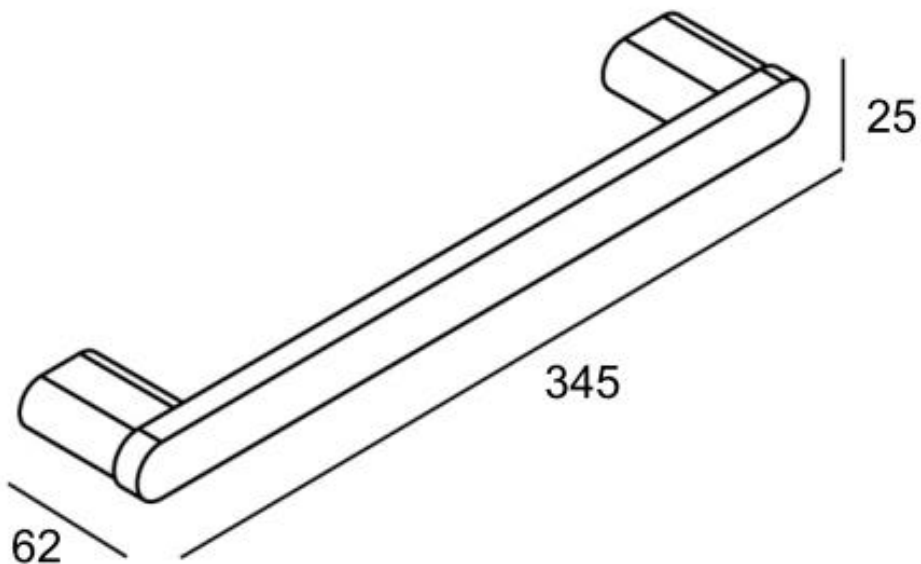

# Decor Stability Rail Linear 350

Product Code: GRDL350

## Technical Details

Width 345mm, Depth 62mm, Height 25mm

Note: all specifications and dimensions are correct at time of publication however are subject to change without notice. Please refer to physical product prior to installation.