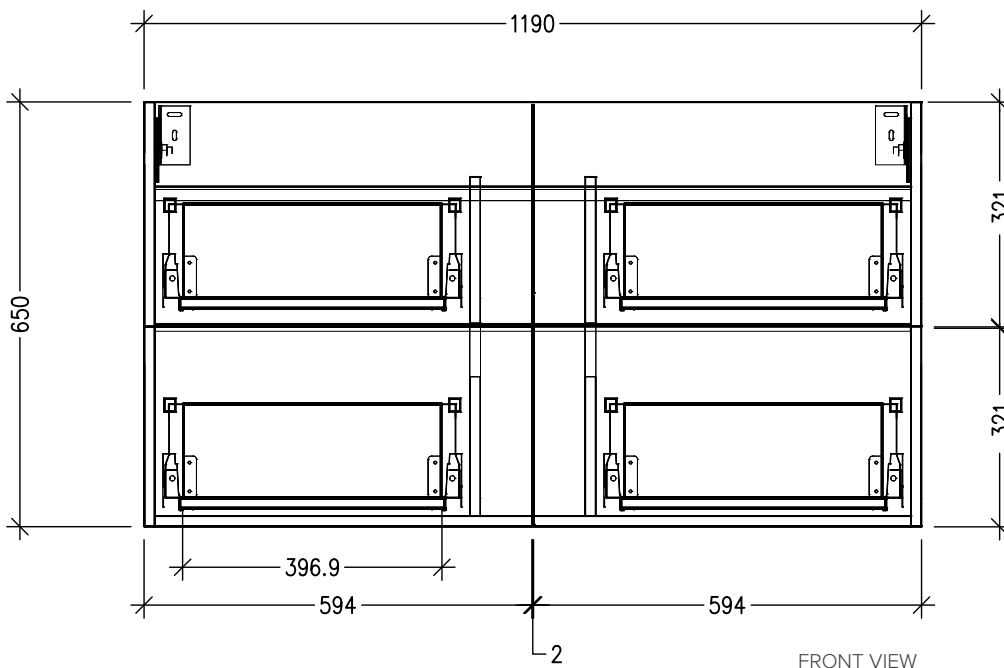

SPECIFICATION SHEET

Francisco Slim 1200 4-Drawer Single Basin Wall Hung Vanity [5442]

Features

- 4-Drawer Wall Hung Vanity with Designer Drawer Front
- StoneCast 50mm Basin
- Full Extension Soft Close Drawers with Handles - *Handle upgrade options available*
- Designer Drawer Fronts are pre-installed on all vanities
- Dimensions: H670 x W1200 x D350

Technical Details

Note: All measurements shown are in millimetres. Sizes are nominal.

IMPORTANT

For installation, please ensure cabinet is fixed through middle division brackets into solid fixings.

SPECIFICATION SHEET

StoneCast 1200 Basin

H50 X W1200 X D350

SPECIFICATION SHEET

Designer Drawer/Door Fronts

BARNSLEY
18mm Inset Frame
Code: BL

PRESTON
60mm Inset Frame
Code: PT

TURNBERRY
Ripple Design
Code: TB

NEWPORT
V-Groove Panels
Code: NP