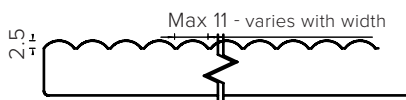

StoneCast 1200 Basin

H50 X W1200 X D350

SPECIFICATION SHEET

Designer Drawer/Door Fronts

BARNSLEY
18mm Inset Frame
Code: BL

PRESTON
60mm Inset Frame
Code: PT

TURNBERRY
Ripple Design
Code: TB

NEWPORT
V-Groove Panels
Code: NP

MIAMI
Little Wave
Code: MI

LAUREL
Fluted Lines
Code: LU

LINCOLN
Fence Style
Code: LN

ASPEN
Scalloped Wave
Code: AP