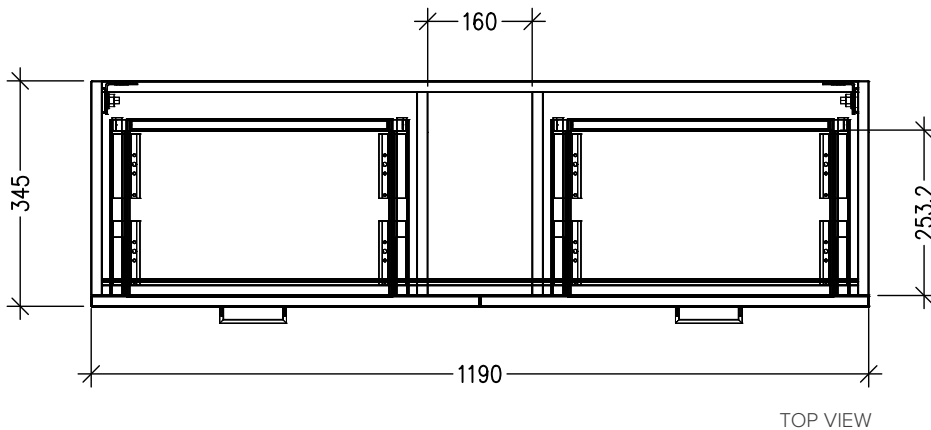

SPECIFICATION SHEET

Francisco Slim 1200 4-Drawer Single Basin Wall Hung Vanity [5442]

Features

- 4-Drawer Wall Hung Vanity with Designer Drawer Front
- StoneCast 50mm Basin
- Full Extension Soft Close Drawers with Handles - *Handle upgrade options available*
- Designer Drawer Fronts are pre-installed on all vanities
- Dimensions: H670 x W1200 x D350

Technical Details

Note: All measurements shown are in millimetres. Sizes are nominal.

IMPORTANT

For installation, please ensure cabinet is fixed through middle division brackets into solid fixings.

SPECIFICATION SHEET

StoneCast 1200 Basin

H50 X W1200 X D350

SPECIFICATION SHEET

Designer Drawer/Door Fronts

BARNSLEY
18mm Inset Frame
Code: BL

PRESTON
60mm Inset Frame
Code: PT

TURNBERRY
Ripple Design
Code: TB

NEWPORT
V-Groove Panels
Code: NP