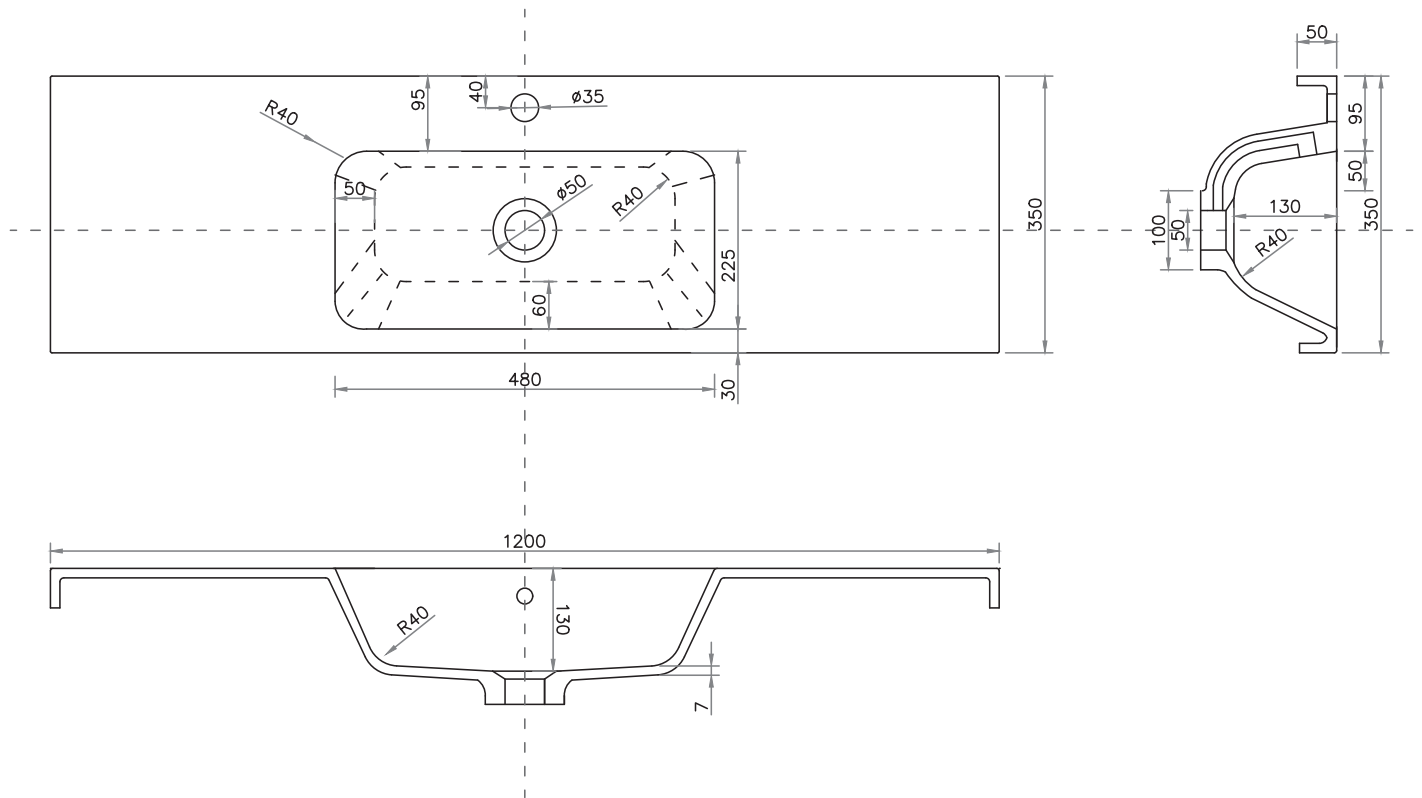

SPECIFICATION SHEET

Francisco Slim 1200 4-Drawer Single Basin Wall Hung Vanity [5442]

Features

- 4-Drawer Wall Hung Vanity with Designer Drawer Front
- StoneCast 50mm Basin
- Full Extension Soft Close Drawers with Handles - *Handle upgrade options available*
- Designer Drawer Fronts are pre-installed on all vanities
- Dimensions: H670 x W1200 x D350

Technical Details

Note: All measurements shown are in millimetres. Sizes are nominal.

IMPORTANT

For installation, please ensure cabinet is fixed through middle division brackets into solid fixings.

SPECIFICATION SHEET

StoneCast 1200 Basin

H50 X W1200 X D350

SPECIFICATION SHEET

Designer Drawer/Door Fronts

BARNSLEY
18mm Inset Frame
Code: BL

PRESTON
60mm Inset Frame
Code: PT

TURNBERRY
Ripple Design
Code: TB

NEWPORT
V-Groove Panels
Code: NP