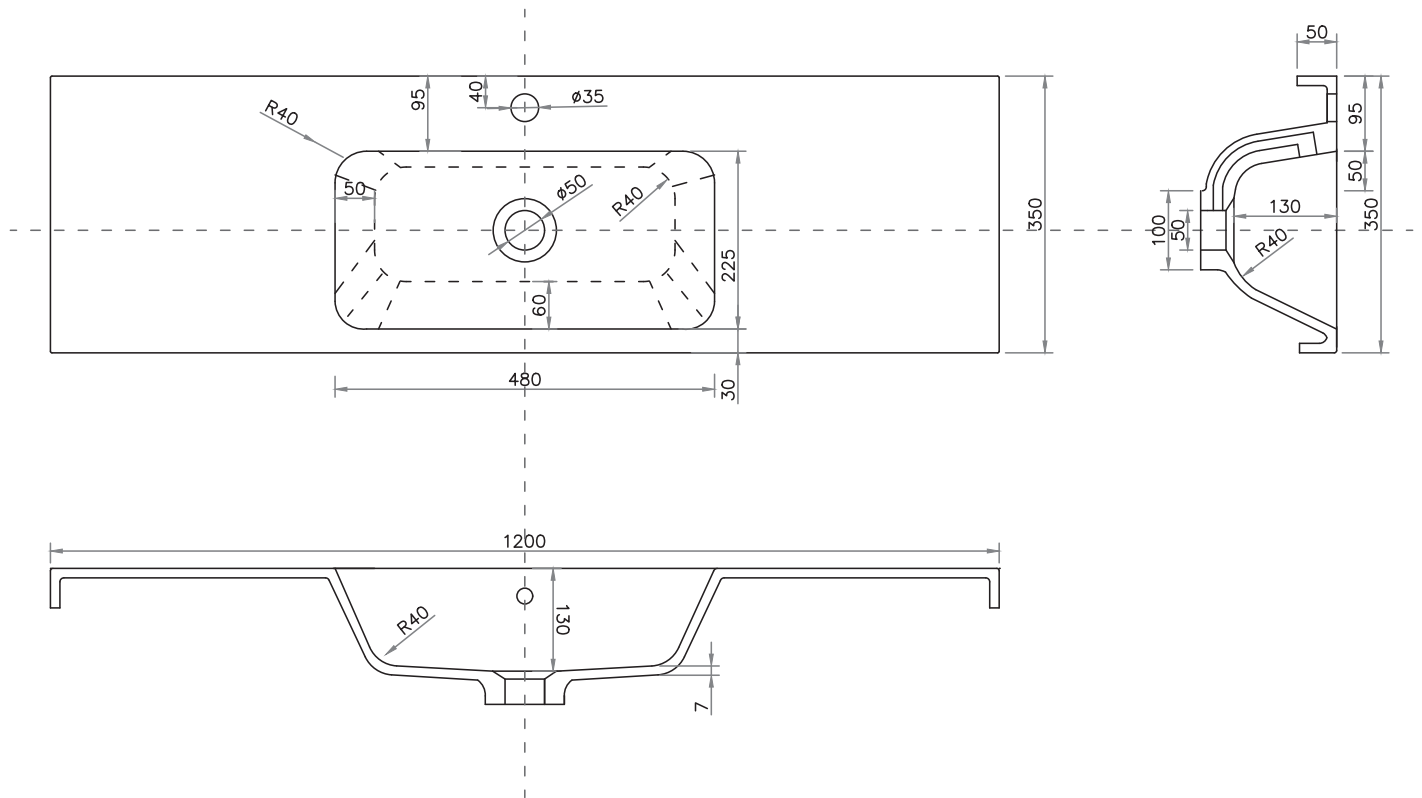

### Features

- 2-Drawer Wall Hung Vanity with Designer Drawer Front
- StoneCast 50mm Basin
- Full Extension Soft Close Drawers with Handles - *Handle upgrade options available*
- Designer Drawer Fronts are pre-installed on all vanities
- Dimensions: H420 x W1200 x D350

### Technical Details

Note: All measurements shown are in millimetres. Sizes are nominal.

### IMPORTANT

For installation, please ensure cabinet is fixed through middle division brackets into solid fixings.

TOP VIEW

FRONT VIEW

SIDE VIEW

## StoneCast 1200 Basin

H50 X W1200 X D350