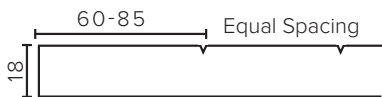

NEWPORT
V-Groove Panels
Code: NP