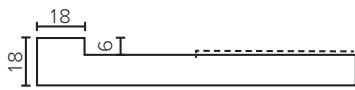

SPECIFICATION SHEET

Designer Drawer/Door Fronts

BARNSLEY
18mm Inset Frame
Code: BL