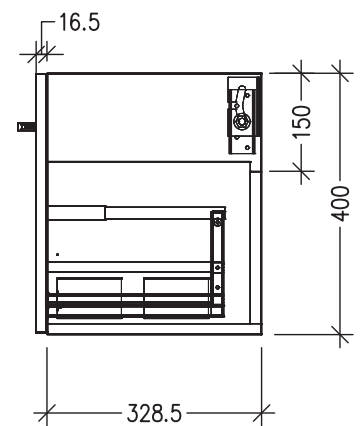

### Technical Details

Note: All measurements shown are in millimetres. Sizes are nominal.

### IMPORTANT

For installation, please ensure cabinet is fixed through middle division brackets into solid fixings.

TOP VIEW

FRONT VIEW

SIDE VIEW

## StoneCast 1200 Basin

H50 X W1200 X D350