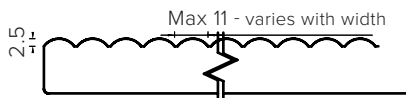

## Designer Drawer/Door Fronts

BARNSLEY  
18mm Inset Frame  
Code: BL

PRESTON  
60mm Inset Frame  
Code: PT

TURNBERRY  
Ripple Design  
Code: TB

NEWPORT  
V-Groove Panels  
Code: NP

MIAMI  
Little Wave  
Code: MI

LAUREL  
Fluted Lines  
Code: LU

LINCOLN  
Fence Style  
Code: LN

ASPEN  
Scallop Wave  
Code: AP