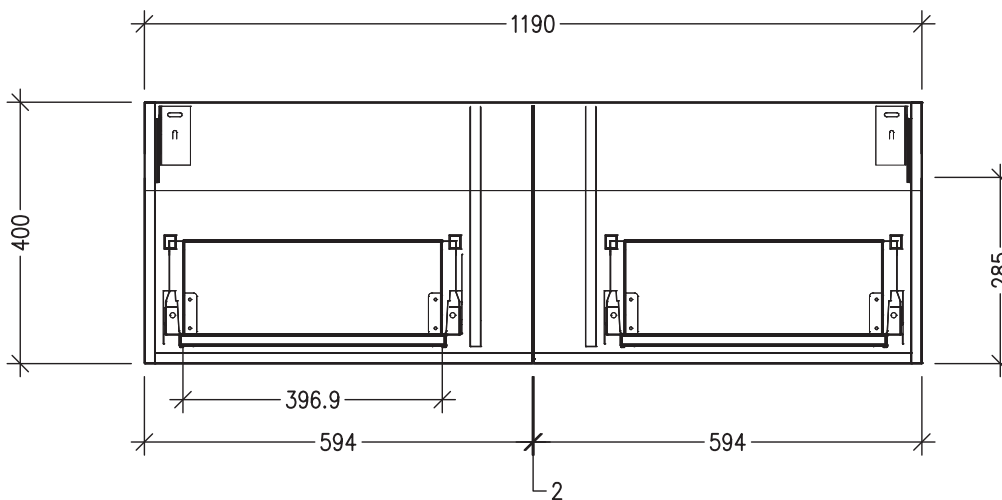

SPECIFICATION SHEET

Francisco Slim 1200 2-Drawer Single Basin Wall Hung Vanity [5430]

Features

- 2-Drawer Wall Hung Vanity with Designer Drawer Front
- StoneCast 50mm Basin
- Full Extension Soft Close Drawers with Handles - *Handle upgrade options available*
- Designer Drawer Fronts are pre-installed on all vanities
- Dimensions: H420 x W1200 x D350

Technical Details

Note: All measurements shown are in millimetres. Sizes are nominal.

IMPORTANT

For installation, please ensure cabinet is fixed through middle division brackets into solid fixings.

FRONT VIEW