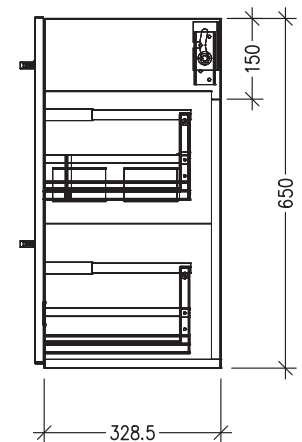

### Features

- 4-Drawer Wall Hung Vanity with Slab Top and Designer Drawer Front
- Multiple Slab Top Options Available
- Full Extension Soft Close Drawers with Handles - *Handle upgrade options available*
- Designer Drawer Fronts are pre-installed on all vanities
- Dimensions: H670 x W1200 x D350

Note: Vessel basins are purchased separately.  
Limited tap hole positions & vessel basin options.

### Technical Details

Note: All measurements shown are in millimetres. Sizes are nominal.

Note: Full size drawer box on right hand side.

TOP VIEW

FRONT VIEW

SIDE VIEW