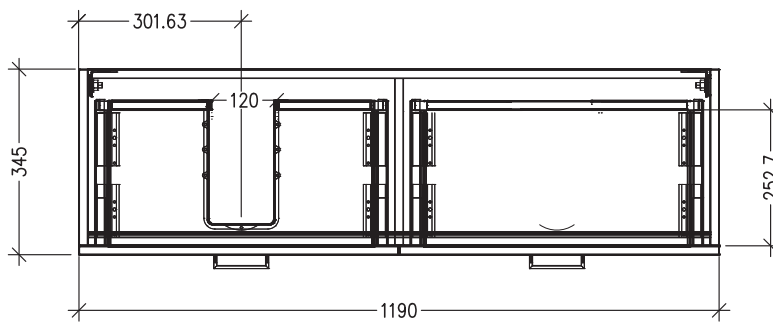

### Features

- 4-Drawer Wall Hung Vanity with Slab Top and Designer Drawer Front
- Multiple Slab Top Options Available
- Full Extension Soft Close Drawers with Handles - *Handle upgrade options available*
- Designer Drawer Fronts are pre-installed on all vanities
- Dimensions: H670 x W1200 x D350

Note: Vessel basins are purchased separately.  
Limited tap hole positions & vessel basin options.

### Technical Details

Note: All measurements shown are in millimetres. Sizes are nominal.

Note: Full size drawer box on right hand side.

TOP VIEW

FRONT VIEW

SIDE VIEW