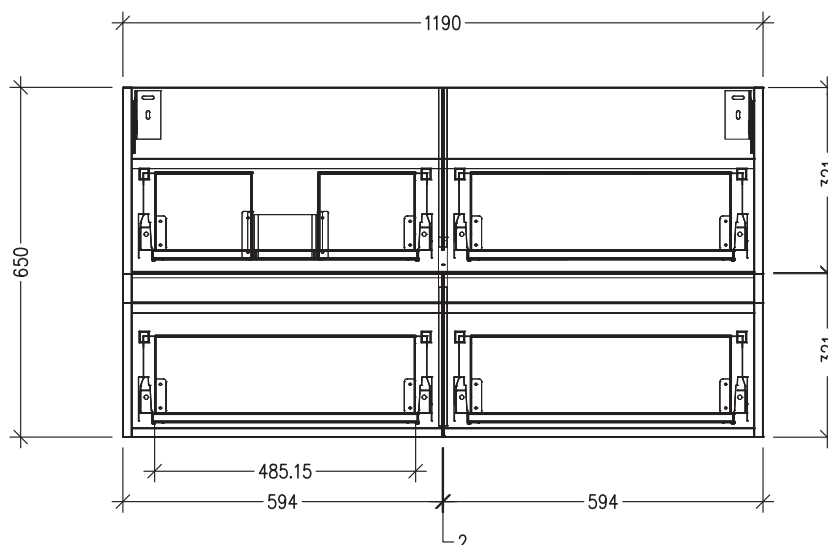

### Features

- 4-Drawer Wall Hung Vanity with Slab Top and Designer Drawer Front
- Multiple Slab Top Options Available
- Full Extension Soft Close Drawers with Handles - *Handle upgrade options available*
- Designer Drawer Fronts are pre-installed on all vanities
- Dimensions: H670 x W1200 x D350

Note: Vessel basins are purchased separately.  
Limited tap hole positions & vessel basin options.

### Technical Details

Note: All measurements shown are in millimetres. Sizes are nominal.

Note: Full size drawer box on right hand side.

TOP VIEW

FRONT VIEW

SIDE VIEW