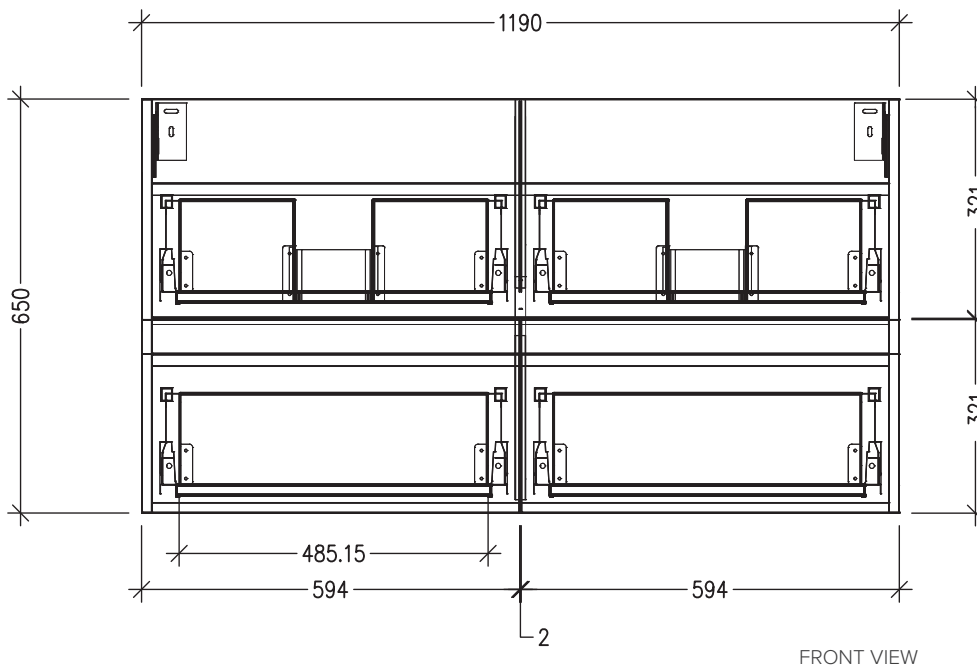

### Features

- 4-Drawer Wall Hung Vanity with Slab Top and Designer Drawer Front
- Multiple Slab Top Options Available
- Full Extension Soft Close Drawers with Handles - *Handle upgrade options available*
- Designer Drawer Fronts are pre-installed on all vanities
- Dimensions: H670 x W1200 x D350

Note: Vessel basins are purchased separately.  
Limited tap hole positions & vessel basin options.

### Technical Details

Note: All measurements shown are in millimetres. Sizes are nominal.

**IMPORTANT**  
For installation, please ensure cabinet is fixed through middle division brackets into solid fixings.