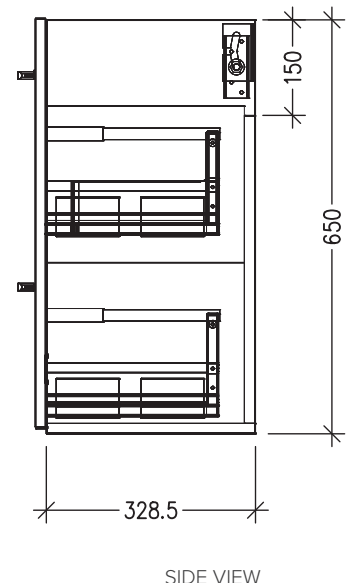

### Features

- 4-Drawer Wall Hung Vanity with Slab Top and Designer Drawer Front
- Multiple Slab Top Options Available
- Full Extension Soft Close Drawers with Handles - *Handle upgrade options available*
- Designer Drawer Fronts are pre-installed on all vanities
- Dimensions: H670 x W1200 x D350

Note: Vessel basins are purchased separately.  
Limited tap hole positions & vessel basin options.

### Technical Details

Note: All measurements shown are in millimetres. Sizes are nominal.

**IMPORTANT**  
For installation, please ensure cabinet is fixed through middle division brackets into solid fixings.