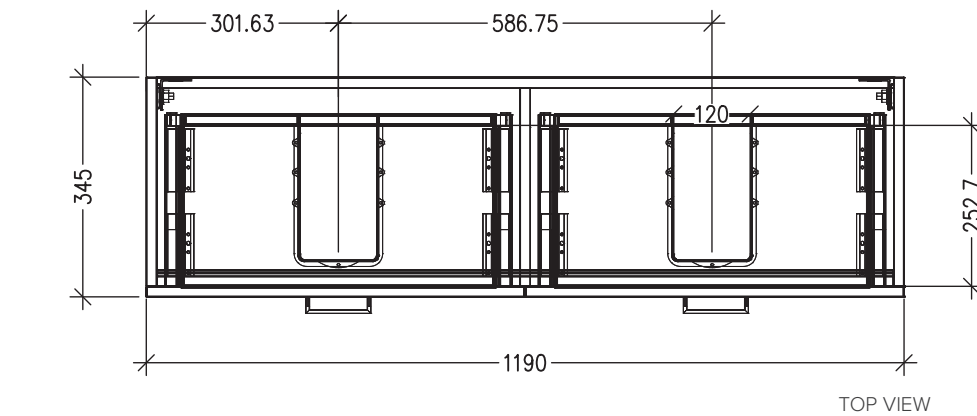

Technical Details

Note: All measurements shown are in millimetres. Sizes are nominal.

IMPORTANT
For installation, please ensure cabinet is fixed through middle division brackets into solid fixings.