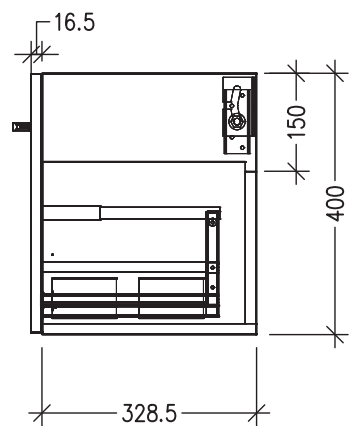

SPECIFICATION SHEET

Francisco Luxe Slim 1200 2-Drawer Single Basin Wall Hung Vanity [5478]

Features

- 2-Drawer Wall Hung Vanity with Slab Top and Designer Drawer Front
- Multiple Slab Top Options Available
- Full Extension Soft Close Drawers with Handles - *Handle upgrade options available*
- Designer Drawer Fronts are pre-installed on all vanities
- Dimensions: H420 x W1200 x D350

Note: Vessel basins are purchased separately.
Limited tap hole positions & vessel basin options.

Technical Details

Note: All measurements shown are in millimetres. Sizes are nominal.

IMPORTANT

For installation, please ensure cabinet is fixed through middle division brackets into solid fixings.

TOP VIEW

FRONT VIEW

SIDE VIEW

SPECIFICATION SHEET

Slab Top Options

StoneCast Slab Top 1200

W1200 x D350 x H20

Gloss White - Code: SC

W1200 x D350 x H20

Sierra - Code: SIER

Sierra

Vessel Basin Options

Note: The Quarto Round 310 basins are the only compatible options available for Slim Vanities

Quarto Round 310mm

H110 x W310

Gloss White - Code: 7331