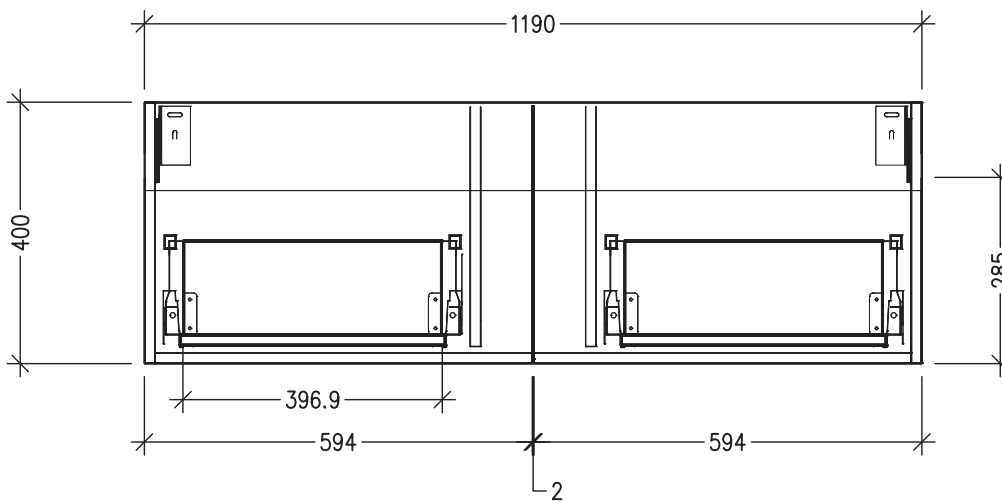

SPECIFICATION SHEET

Francisco Luxe Slim 1200 2-Drawer Single Basin Wall Hung Vanity [5478]

Features

- 2-Drawer Wall Hung Vanity with Slab Top and Designer Drawer Front
- Multiple Slab Top Options Available
- Full Extension Soft Close Drawers with Handles - *Handle upgrade options available*
- Designer Drawer Fronts are pre-installed on all vanities
- Dimensions: H420 x W1200 x D350

Note: Vessel basins are purchased separately.
Limited tap hole positions & vessel basin options.

Technical Details

Note: All measurements shown are in millimetres. Sizes are nominal.

IMPORTANT

For installation, please ensure cabinet is fixed through middle division brackets into solid fixings.

TOP VIEW

FRONT VIEW

SIDE VIEW

SPECIFICATION SHEET

Slab Top Options

StoneCast Slab Top 1200

W1200 x D350 x H20

Gloss White - Code: SC

W1200 x D350 x H20

Sierra - Code: SIER

Sierra

Vessel Basin Options

Note: The Quarto Round 310 basins are the only compatible options available for Slim Vanities

Quarto Round 310mm

H110 x W310

Gloss White - Code: 7331