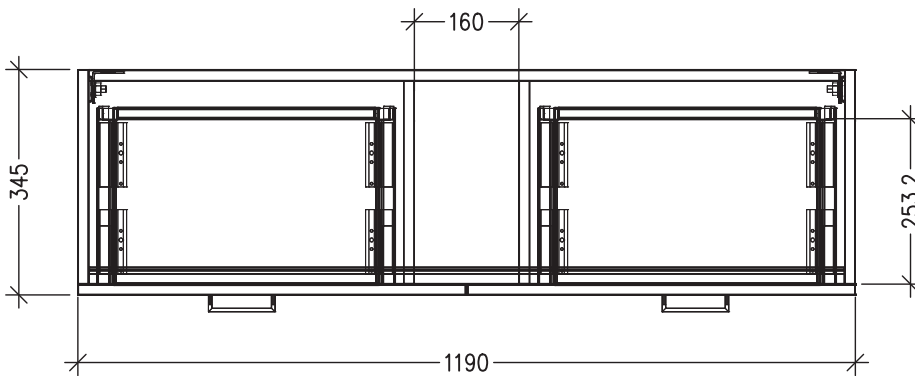

SPECIFICATION SHEET

Francisco Luxe Slim 1200 2-Drawer Single Basin Wall Hung Vanity [5478]

Features

- 2-Drawer Wall Hung Vanity with Slab Top and Designer Drawer Front
- Multiple Slab Top Options Available
- Full Extension Soft Close Drawers with Handles - *Handle upgrade options available*
- Designer Drawer Fronts are pre-installed on all vanities
- Dimensions: H420 x W1200 x D350

Note: Vessel basins are purchased separately.
Limited tap hole positions & vessel basin options.

Technical Details

Note: All measurements shown are in millimetres. Sizes are nominal.

IMPORTANT

For installation, please ensure cabinet is fixed through middle division brackets into solid fixings.

TOP VIEW

FRONT VIEW

SIDE VIEW

SPECIFICATION SHEET

Slab Top Options

StoneCast Slab Top 1200

W1200 x D350 x H20

Gloss White - Code: SC

W1200 x D350 x H20

Sierra - Code: SIER

Sierra

Vessel Basin Options

Note: The Quarto Round 310 basins are the only compatible options available for Slim Vanities

Quarto Round 310mm

H110 x W310

Gloss White - Code: 7331