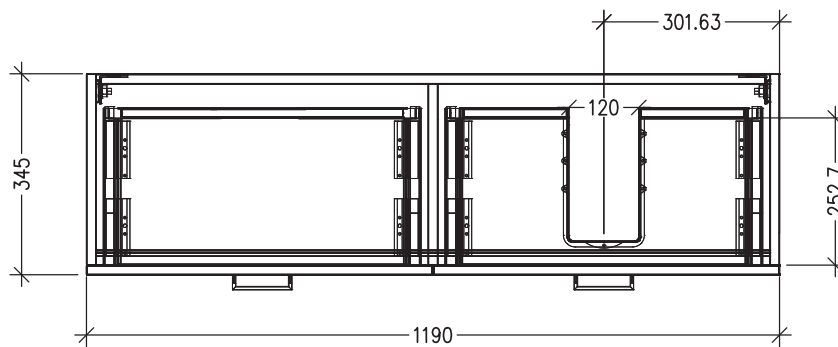

### Features

- 2-Drawer Wall Hung Vanity with Slab Top and Designer Drawer Front
- Multiple Slab Top Options Available
- Full Extension Soft Close Drawers with Handles - *Handle upgrade options available*
- Designer Drawer Fronts are pre-installed on all vanities
- Dimensions: H420 x W1200 x D350

Note: Vessel basins are purchased separately.  
Limited tap hole positions & vessel basin options.

### Technical Details

Note: All measurements shown are in millimetres. Sizes are nominal.

Note: Full size drawer box on left hand side.

TOP VIEW

FRONT VIEW

SIDE VIEW