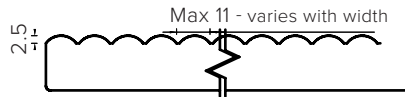

LAUREL  
Fluted Lines  
Code: LU

LINCOLN  
Fence Style  
Code: LN

ASPEN  
Scalloped Wave  
Code: AP