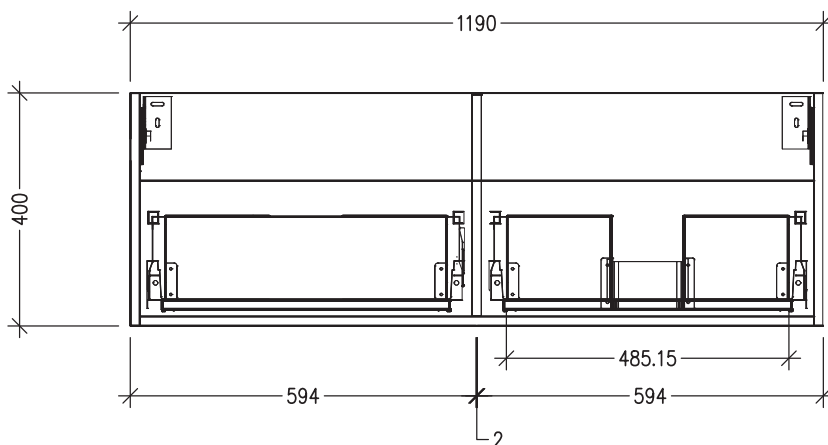

### Features

- 2-Drawer Wall Hung Vanity with Slab Top and Designer Drawer Front
- Multiple Slab Top Options Available
- Full Extension Soft Close Drawers with Handles - *Handle upgrade options available*
- Designer Drawer Fronts are pre-installed on all vanities
- Dimensions: H420 x W1200 x D350

Note: Vessel basins are purchased separately.  
Limited tap hole positions & vessel basin options.

### Technical Details

Note: All measurements shown are in millimetres. Sizes are nominal.

Note: Full size drawer box on left hand side.

TOP VIEW

FRONT VIEW

SIDE VIEW