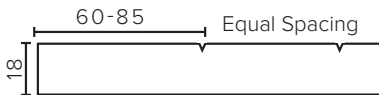

NEWPORT
V-Groove Panels
Code: NP