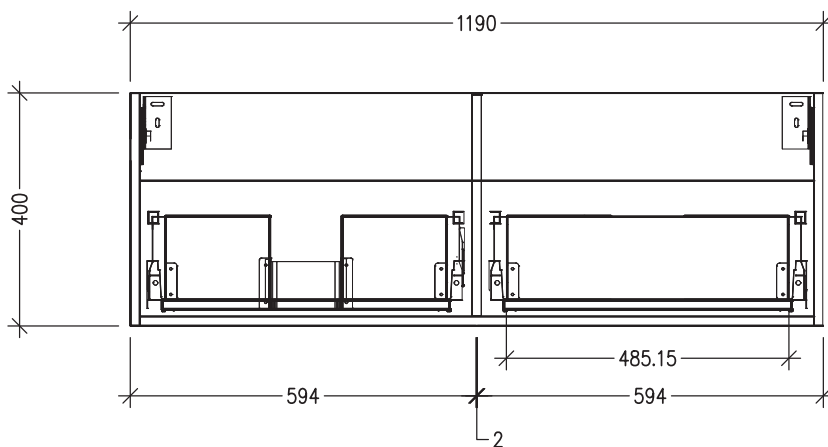

### Features

- 2-Drawer Wall Hung Vanity with Slab Top and Designer Drawer Front
- Multiple Slab Top Options Available
- Full Extension Soft Close Drawers with Handles - *Handle upgrade options available*
- Designer Drawer Fronts are pre-installed on all vanities
- Dimensions: H420 x W1200 x D350

Note: Vessel basins are purchased separately.  
Limited tap hole positions & vessel basin options.

### Technical Details

Note: All measurements shown are in millimetres. Sizes are nominal.

Note: Full size drawer box on right hand side.

TOP VIEW

FRONT VIEW

SIDE VIEW