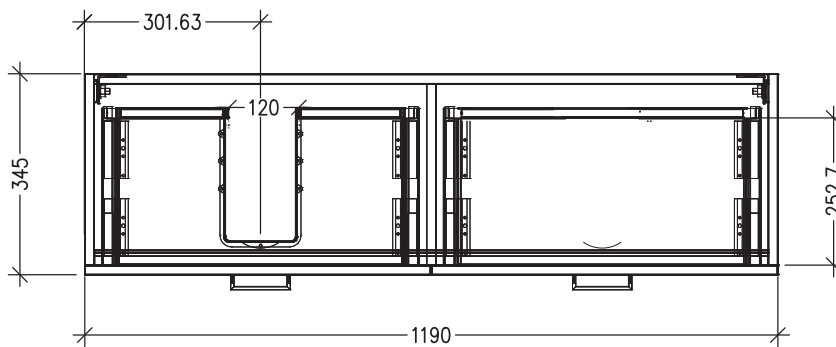

### Features

- 2-Drawer Wall Hung Vanity with Slab Top and Designer Drawer Front
- Multiple Slab Top Options Available
- Full Extension Soft Close Drawers with Handles - *Handle upgrade options available*
- Designer Drawer Fronts are pre-installed on all vanities
- Dimensions: H420 x W1200 x D350

Note: Vessel basins are purchased separately.  
Limited tap hole positions & vessel basin options.

### Technical Details

Note: All measurements shown are in millimetres. Sizes are nominal.

Note: Full size drawer box on right hand side.

TOP VIEW

FRONT VIEW

SIDE VIEW