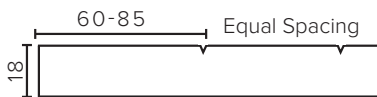

NEWPORT
V-Groove Panels
Code: NP