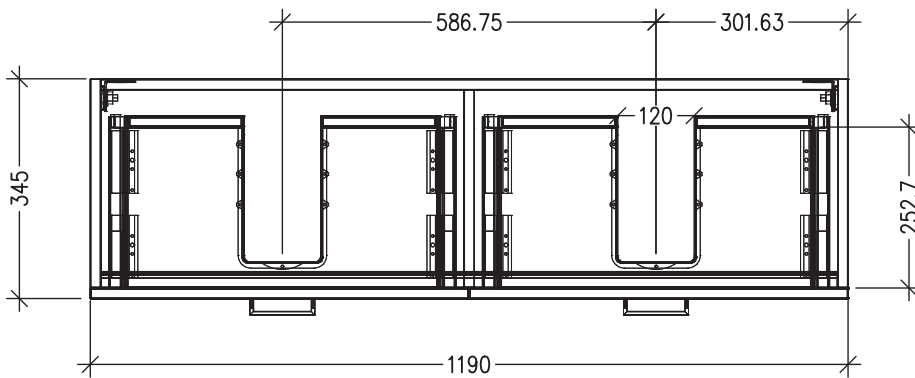

IMPORTANT

For installation, please ensure cabinet is fixed through middle division brackets into solid fixings.

TOP VIEW