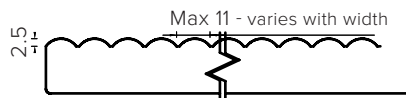

**LAUREL**  
Fluted Lines  
Code: LU

**LINCOLN**  
Fence Style  
Code: LN

**ASPEN**  
Scallop Wave  
Code: AP