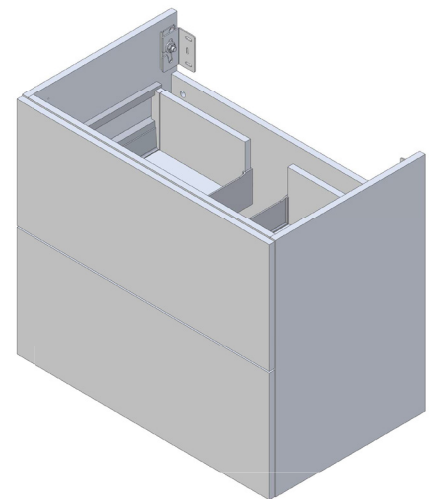

SPECIFICATION SHEET

Francisco Luxe 750 2-Drawer Wall Hung Vanity

Features

- 2-Drawer Wall Hung Vanity - Colour options below
- Full Extension Soft Close Drawers with Handles - Handle upgrade options available
- Designer Drawer Fronts - Four Drawer Front options
- Dimensions: H670 x W750 x D465
- Slab Top Options:
20mm StoneCast Top or Quartz Slab Top

*Note: Vessel basins are purchased separately.
Visit www.newtech.co.nz for the full range of vessel basin options.*

Cabinet Options

StoneCast Slab Top Options

Quartz Slab Top Options

Note: To order a Slab Top, add the Slab Top code to the cabinet code

Technical Details

Note: All measurements shown are in millimetres. Sizes are nominal.

SPECIFICATION SHEET

Francisco Luxe Designer Drawer Fronts

BARNESLEY
18mm Inset Frame
Code: BL

PRESTON
60mm Inset Frame
Code: PT