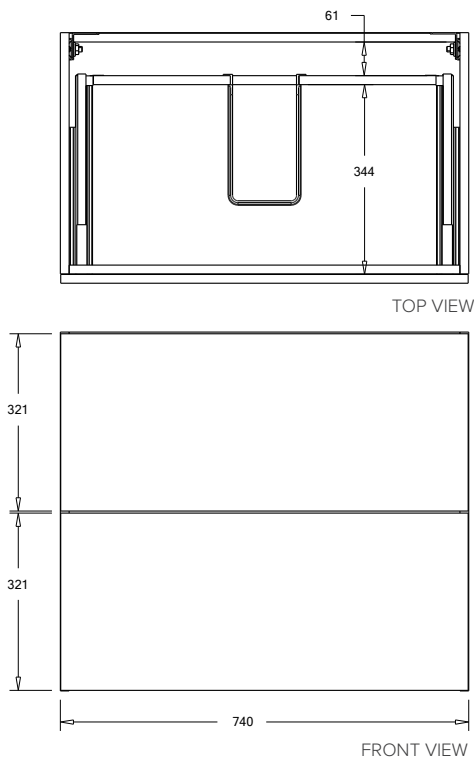

SPECIFICATION SHEET

Francisco Luxe 750 2-Drawer Wall Hung Vanity

Features

- 2-Drawer Wall Hung Vanity - Colour options below
- Full Extension Soft Close Drawers with Handles - Handle upgrade options available
- Designer Drawer Fronts - Four Drawer Front options
- Dimensions: H670 x W750 x D465
- Slab Top Options:
20mm StoneCast Top or Quartz Slab Top

*Note: Vessel basins are purchased separately.
Visit www.newtech.co.nz for the full range of vessel basin options.*

Cabinet Options

StoneCast Slab Top Options

Quartz Slab Top Options

Note: To order a Slab Top, add the Slab Top code to the cabinet code

Technical Details

Note: All measurements shown are in millimetres. Sizes are nominal.

SPECIFICATION SHEET

Francisco Luxe Designer Drawer Fronts

BARNESLEY
18mm Inset Frame
Code: BL

PRESTON
60mm Inset Frame
Code: PT