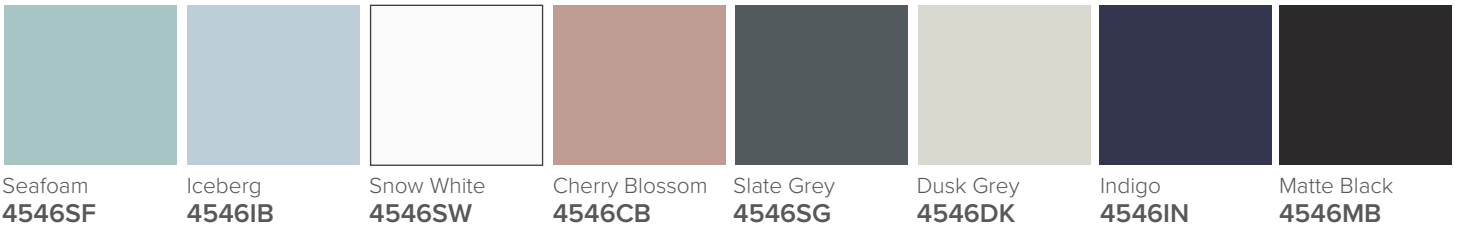

SPECIFICATION SHEET

Francisco Luxe 750 2-Drawer Wall Hung Vanity

Features

- 2-Drawer Wall Hung Vanity - Colour options below
- Full Extension Soft Close Drawers with Handles - Handle upgrade options available
- Designer Drawer Fronts - Four Drawer Front options
- Dimensions: H670 x W750 x D465
- Slab Top Options:
20mm StoneCast Top or Quartz Slab Top

*Note: Vessel basins are purchased separately.
Visit www.newtech.co.nz for the full range of vessel basin options.*

Cabinet Options

StoneCast Slab Top Options

Quartz Slab Top Options

Note: To order a Slab Top, add the Slab Top code to the cabinet code

Technical Details

Note: All measurements shown are in millimetres. Sizes are nominal.

SPECIFICATION SHEET

Francisco Luxe Designer Drawer Fronts

BARNESLEY
18mm Inset Frame
Code: BL

PRESTON
60mm Inset Frame
Code: PT

TURNBERRY
Ripple Design Panel
Code: TB

NEWPORT
V-Groove Panels
Code: NP

Seafoam

Iceberg

Snow White

Cherry Blossom

Slate Grey

Dusk Grey