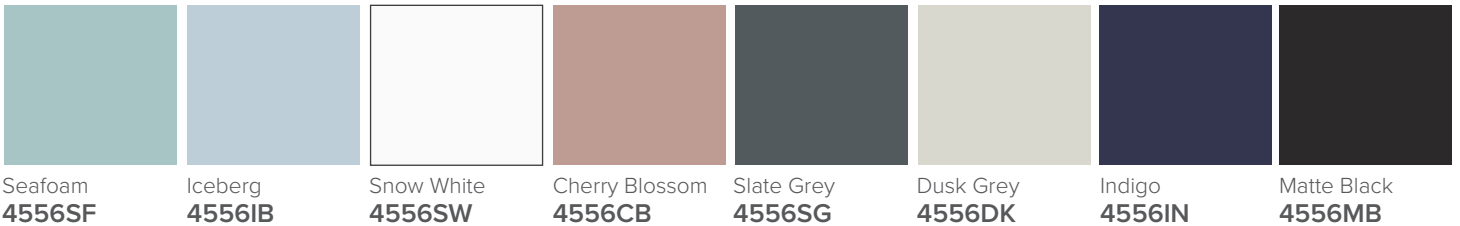

Cabinet Options