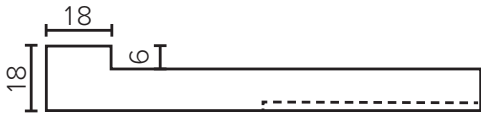

SPECIFICATION SHEET

Francisco Luxe Designer Drawer Fronts

BARNESLEY
18mm Inset Frame
Code: BL