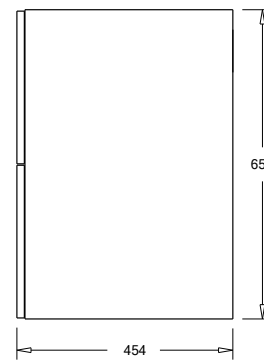

SPECIFICATION SHEET

Francisco Luxe 1500 4-Drawer Right Offset Basin Wall Hung Vanity

Features

- 4-Drawer Wall Hung Vanity - Colour options below
- Full Extension Soft Close Drawers with Handles - Handle upgrade options available
- Designer Drawer Fronts - Four Drawer Front options
- Dimensions: H670 x W1500 x D465
- Slab Top Options:
20mm StoneCast Top or Quartz Slab Top

Technical Details

Note: All measurements shown are in millimetres. Sizes are nominal.

Note: Full Drawer Box on Left Hand Side

TOP VIEW

FRONT VIEW

SIDE VIEW

SPECIFICATION SHEET

Francisco Luxe Designer Drawer Fronts

BARNESLEY
18mm Inset Frame
Code: BL

PRESTON
60mm Inset Frame
Code: PT

TURNBERRY
Ripple Design Panel
Code: TB

NEWPORT
V-Groove Panels
Code: NP

Seafoam

Iceberg

Snow White

Cherry Blossom