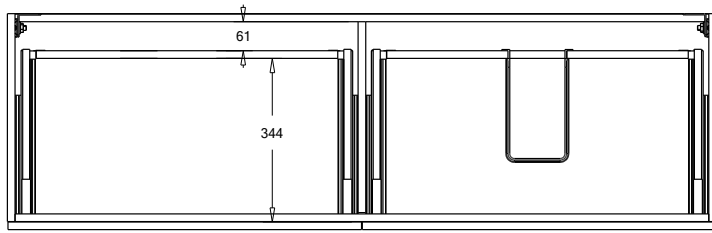

SPECIFICATION SHEET

Francisco Luxe 1500 4-Drawer Right Offset Basin Wall Hung Vanity

Features

- 4-Drawer Wall Hung Vanity - Colour options below
- Full Extension Soft Close Drawers with Handles - Handle upgrade options available
- Designer Drawer Fronts - Four Drawer Front options
- Dimensions: H670 x W1500 x D465
- Slab Top Options:
20mm StoneCast Top or Quartz Slab Top

*Note: Vessel basins are purchased separately.
Visit www.newtech.co.nz for the full range of vessel basin options.*

Cabinet Options

StoneCast Slab Top Options

Quartz Slab Top Options

Note: To order a Slab Top, add the Slab Top code to the cabinet code

Technical Details

Note: All measurements shown are in millimetres. Sizes are nominal.

Note: Full Drawer Box on Left Hand Side

TOP VIEW

FRONT VIEW

SIDE VIEW

SPECIFICATION SHEET

Francisco Luxe Designer Drawer Fronts