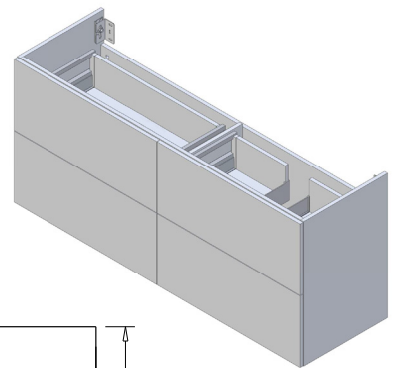

SPECIFICATION SHEET

Francisco Luxe 1500 4-Drawer Right Offset Basin Wall Hung Vanity

Features

- 4-Drawer Wall Hung Vanity - Colour options below
- Full Extension Soft Close Drawers with Handles - Handle upgrade options available
- Designer Drawer Fronts - Four Drawer Front options
- Dimensions: H670 x W1500 x D465
- Slab Top Options:
20mm StoneCast Top or Quartz Slab Top

*Note: Vessel basins are purchased separately.
Visit www.newtech.co.nz for the full range of vessel basin options.*

Cabinet Options

StoneCast Slab Top Options

Quartz Slab Top Options

Note: To order a Slab Top, add the Slab Top code to the cabinet code

Technical Details

Note: All measurements shown are in millimetres. Sizes are nominal.

Note: Full Drawer Box on Left Hand Side

TOP VIEW

FRONT VIEW

SIDE VIEW

SPECIFICATION SHEET

Francisco Luxe Designer Drawer Fronts

BARNESLEY
18mm Inset Frame
Code: BL

PRESTON
60mm Inset Frame
Code: PT

TURNBERRY
Ripple Design Panel
Code: TB

NEWPORT
V-Groove Panels
Code: NP

Seafoam

Iceberg

Snow White

Cherry Blossom