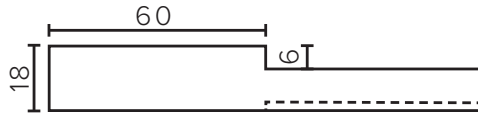

SPECIFICATION SHEET

Francisco Luxe Designer Drawer Fronts

PRESTON
60mm Inset Frame
Code: PT