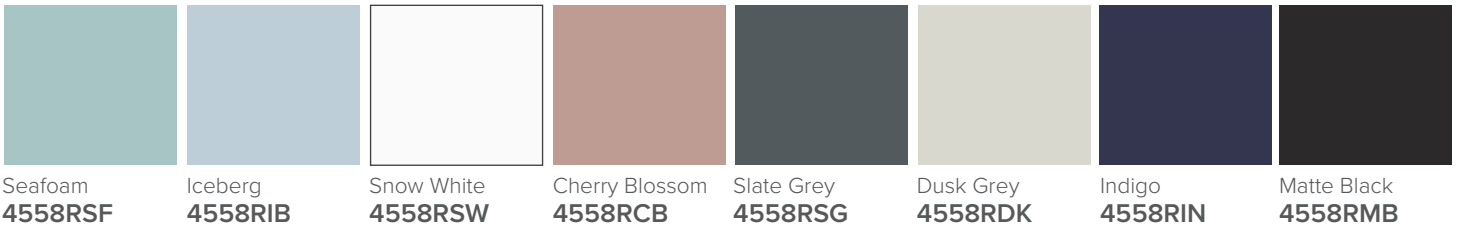

Cabinet Options