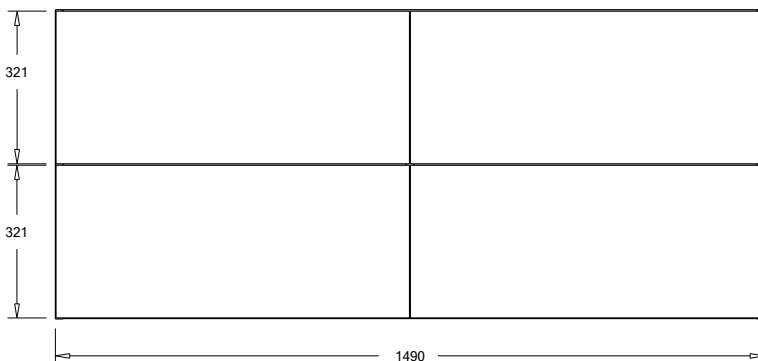

Technical Details

Note: All measurements shown are in millimetres. Sizes are nominal.

Note: Full Drawer Box on Left Hand Side

TOP VIEW

FRONT VIEW

SIDE VIEW

SPECIFICATION SHEET

Francisco Luxe Designer Drawer Fronts