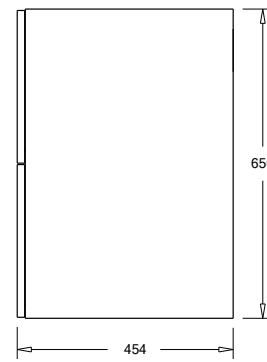

SPECIFICATION SHEET

Francisco Luxe 1500 4-Drawer Left Offset Basin Wall Hung Vanity

Features

- 4-Drawer Wall Hung Vanity - Colour options below
- Full Extension Soft Close Drawers with Handles - Handle upgrade options available
- Designer Drawer Fronts - Four Drawer Front options
- Dimensions: H670 x W1500 x D465
- Slab Top Options:
20mm StoneCast Top or Quartz Slab Top

Technical Details

Note: All measurements shown are in millimetres. Sizes are nominal.

Note: Full Drawer Box on Right Hand Side

TOP VIEW

FRONT VIEW

SIDE VIEW

SPECIFICATION SHEET

Francisco Luxe Designer Drawer Fronts

BARNSELEY
18mm Inset Frame
Code: BL

PRESTON
60mm Inset Frame
Code: PT

TURNBERRY
Ripple Design Panel
Code: TB

NEWPORT
V-Groove Panels
Code: NP

Seafoam

Iceberg

Snow White

Cherry Blossom