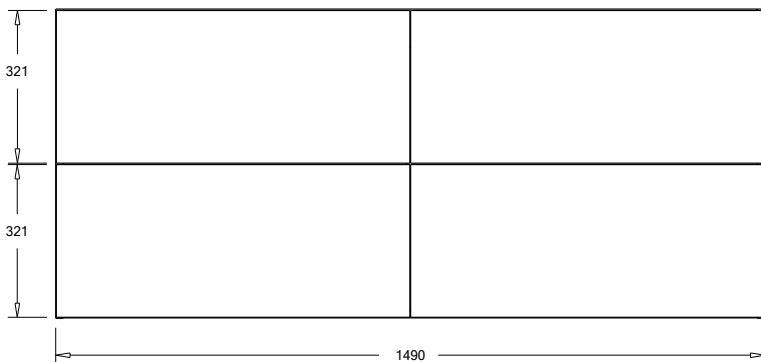

SPECIFICATION SHEET

Francisco Luxe 1500 4-Drawer Left Offset Basin Wall Hung Vanity

Features

- 4-Drawer Wall Hung Vanity - Colour options below
- Full Extension Soft Close Drawers with Handles - Handle upgrade options available
- Designer Drawer Fronts - Four Drawer Front options
- Dimensions: H670 x W1500 x D465
- Slab Top Options:
20mm StoneCast Top or Quartz Slab Top

Technical Details

Note: All measurements shown are in millimetres. Sizes are nominal.

Note: Full Drawer Box on Right Hand Side

TOP VIEW

FRONT VIEW

SIDE VIEW

SPECIFICATION SHEET

Francisco Luxe Designer Drawer Fronts