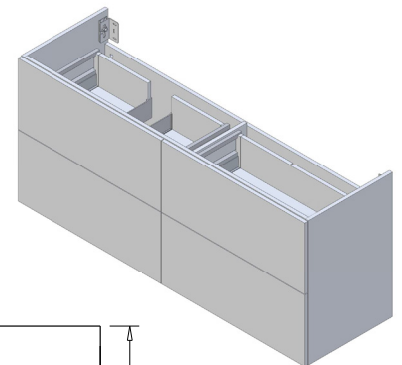

SPECIFICATION SHEET

Francisco Luxe 1500 4-Drawer Left Offset Basin Wall Hung Vanity

Features

- 4-Drawer Wall Hung Vanity - Colour options below
- Full Extension Soft Close Drawers with Handles - Handle upgrade options available
- Designer Drawer Fronts - Four Drawer Front options
- Dimensions: H670 x W1500 x D465
- Slab Top Options:
20mm StoneCast Top or Quartz Slab Top

*Note: Vessel basins are purchased separately.
Visit www.newtech.co.nz for the full range of vessel basin options.*

Cabinet Options

StoneCast Slab Top Options

Quartz Slab Top Options

Note: To order a Slab Top, add the Slab Top code to the cabinet code

Technical Details

Note: All measurements shown are in millimetres. Sizes are nominal.

Note: Full Drawer Box on Right Hand Side

TOP VIEW

FRONT VIEW

SIDE VIEW

SPECIFICATION SHEET

Francisco Luxe Designer Drawer Fronts