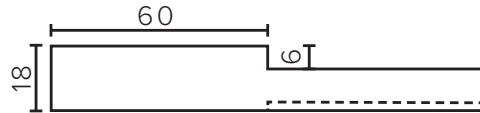

SPECIFICATION SHEET

Francisco Luxe Designer Drawer Fronts

PRESTON
60mm Inset Frame
Code: PT