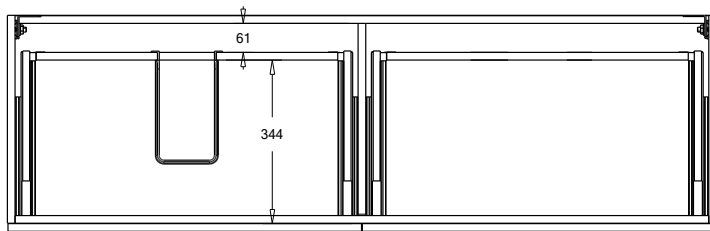

SPECIFICATION SHEET

Francisco Luxe 1500 4-Drawer Left Offset Basin Wall Hung Vanity

Features

- 4-Drawer Wall Hung Vanity - Colour options below
- Full Extension Soft Close Drawers with Handles - Handle upgrade options available
- Designer Drawer Fronts - Four Drawer Front options
- Dimensions: H670 x W1500 x D465
- Slab Top Options:
20mm StoneCast Top or Quartz Slab Top

*Note: Vessel basins are purchased separately.
Visit www.newtech.co.nz for the full range of vessel basin options.*

Cabinet Options

StoneCast Slab Top Options

Quartz Slab Top Options

Note: To order a Slab Top, add the Slab Top code to the cabinet code

Technical Details

Note: All measurements shown are in millimetres. Sizes are nominal.

Note: Full Drawer Box on Right Hand Side

TOP VIEW

FRONT VIEW

SIDE VIEW

SPECIFICATION SHEET

Francisco Luxe Designer Drawer Fronts