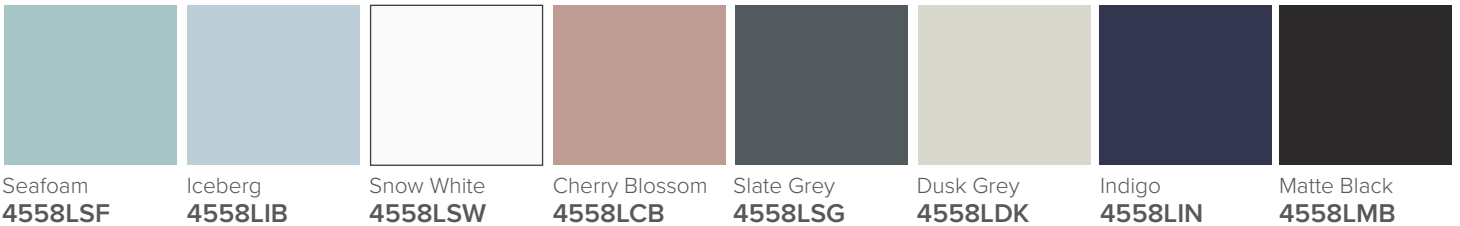

SPECIFICATION SHEET

Francisco Luxe 1500 4-Drawer Left Offset Basin Wall Hung Vanity

Features

- 4-Drawer Wall Hung Vanity - Colour options below
- Full Extension Soft Close Drawers with Handles - Handle upgrade options available
- Designer Drawer Fronts - Four Drawer Front options
- Dimensions: H670 x W1500 x D465
- Slab Top Options:
20mm StoneCast Top or Quartz Slab Top

*Note: Vessel basins are purchased separately.
Visit www.newtech.co.nz for the full range of vessel basin options.*

Cabinet Options

StoneCast Slab Top Options

Quartz Slab Top Options

Note: To order a Slab Top, add the Slab Top code to the cabinet code

BARNSELEY
18mm Inset Frame
Code: BL

PRESTON
60mm Inset Frame
Code: PT

TURNBERRY
Ripple Design Panel
Code: TB

NEWPORT
V-Groove Panels
Code: NP

Seafoam

Iceberg

Snow White

Cherry Blossom

Slate Grey

Dusk Grey

Indigo

Matte Black