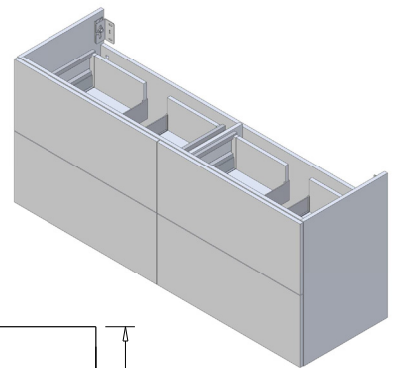

SPECIFICATION SHEET

Francisco Luxe 1500 4-Drawer Double Basin Wall Hung Vanity

Features

- 4-Drawer Wall Hung Vanity - *Colour options below*
- Full Extension Soft Close Drawers with Handles - *Handle upgrade options available*
- Designer Drawer Fronts - *Four Drawer Front options*
- Dimensions: H670 x W1500 x D465
- Slab Top Options:
20mm StoneCast Top or Quartz Slab Top

*Note: Vessel basins are purchased separately.
Visit www.newtech.co.nz for the full range of vessel basin options.*

Cabinet Options

StoneCast Slab Top Options

Quartz Slab Top Options

Note: To order a Slab Top, add the Slab Top code to the cabinet code

Technical Details

Note: All measurements shown are in millimetres. Sizes are nominal.

TOP VIEW

FRONT VIEW

SIDE VIEW

SPECIFICATION SHEET

Francisco Luxe Designer Drawer Fronts

BARNSELEY
18mm Inset Frame
Code: BL