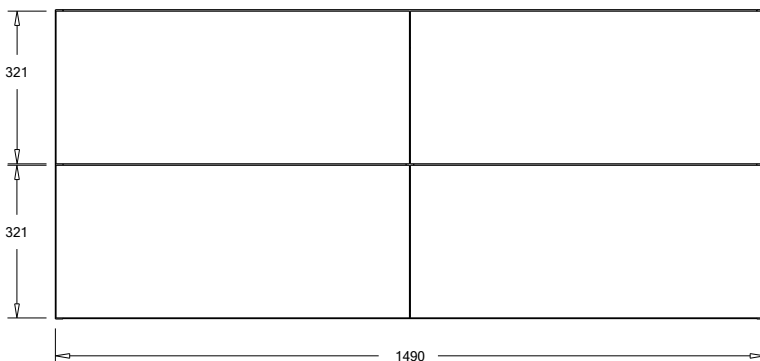

SPECIFICATION SHEET

Francisco Luxe 1500 4-Drawer Double Basin Wall Hung Vanity

Features

- 4-Drawer Wall Hung Vanity - *Colour options below*
- Full Extension Soft Close Drawers with Handles - *Handle upgrade options available*
- Designer Drawer Fronts - *Four Drawer Front options*
- Dimensions: H670 x W1500 x D465
- Slab Top Options:
20mm StoneCast Top or Quartz Slab Top

Technical Details

Note: All measurements shown are in millimetres. Sizes are nominal.

TOP VIEW

FRONT VIEW

SIDE VIEW

SPECIFICATION SHEET

Francisco Luxe Designer Drawer Fronts

BARNSELEY
18mm Inset Frame
Code: BL