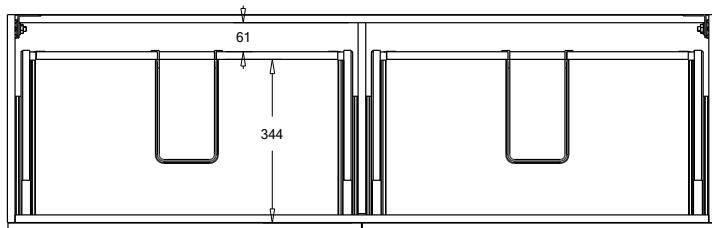

SPECIFICATION SHEET

Francisco Luxe 1500 4-Drawer Double Basin Wall Hung Vanity

Features

- 4-Drawer Wall Hung Vanity - *Colour options below*
- Full Extension Soft Close Drawers with Handles - *Handle upgrade options available*
- Designer Drawer Fronts - *Four Drawer Front options*
- Dimensions: H670 x W1500 x D465
- Slab Top Options:
20mm StoneCast Top or Quartz Slab Top

*Note: Vessel basins are purchased separately.
Visit www.newtech.co.nz for the full range of vessel basin options.*

Cabinet Options

StoneCast Slab Top Options

Quartz Slab Top Options

Note: To order a Slab Top, add the Slab Top code to the cabinet code

Technical Details

Note: All measurements shown are in millimetres. Sizes are nominal.

TOP VIEW

FRONT VIEW

SIDE VIEW

SPECIFICATION SHEET

Francisco Luxe Designer Drawer Fronts

BARNSELEY
18mm Inset Frame
Code: BL