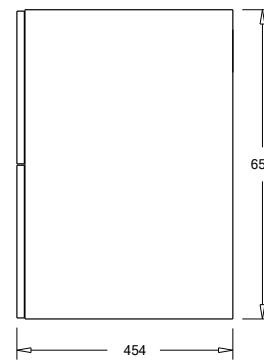

SPECIFICATION SHEET

Francisco Luxe 1500 4-Drawer Double Basin Wall Hung Vanity

Features

- 4-Drawer Wall Hung Vanity - *Colour options below*
- Full Extension Soft Close Drawers with Handles - *Handle upgrade options available*
- Designer Drawer Fronts - *Four Drawer Front options*
- Dimensions: H670 x W1500 x D465
- Slab Top Options:
20mm StoneCast Top or Quartz Slab Top

Technical Details

Note: All measurements shown are in millimetres. Sizes are nominal.

TOP VIEW

FRONT VIEW

SIDE VIEW

SPECIFICATION SHEET

Francisco Luxe Designer Drawer Fronts

BARNSELEY
18mm Inset Frame
Code: BL