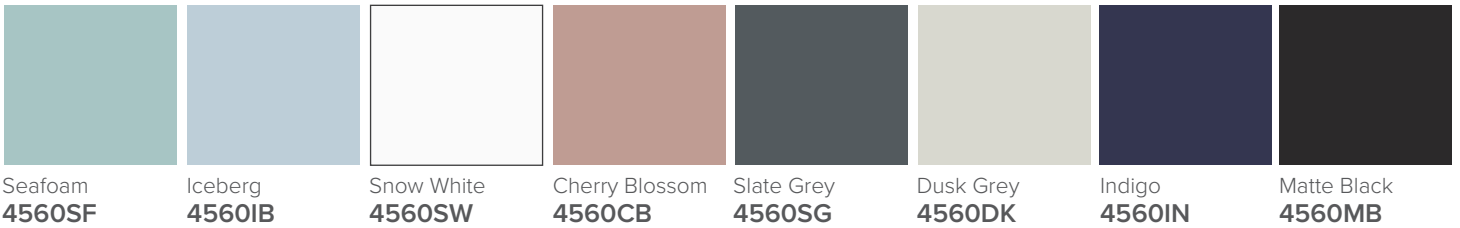

SPECIFICATION SHEET

Francisco Luxe 1500 4-Drawer Double Basin Wall Hung Vanity

Features

- 4-Drawer Wall Hung Vanity - *Colour options below*
- Full Extension Soft Close Drawers with Handles - *Handle upgrade options available*
- Designer Drawer Fronts - *Four Drawer Front options*
- Dimensions: H670 x W1500 x D465
- Slab Top Options:
20mm StoneCast Top or Quartz Slab Top

*Note: Vessel basins are purchased separately.
Visit www.newtech.co.nz for the full range of vessel basin options.*

Cabinet Options

StoneCast Slab Top Options

Quartz Slab Top Options

Note: To order a Slab Top, add the Slab Top code to the cabinet code

Technical Details

Note: All measurements shown are in millimetres. Sizes are nominal.

TOP VIEW

FRONT VIEW

SIDE VIEW

SPECIFICATION SHEET

Francisco Luxe Designer Drawer Fronts

BARNSELEY
18mm Inset Frame
Code: BL

PRESTON
60mm Inset Frame
Code: PT

TURNBERRY
Ripple Design Panel
Code: TB

NEWPORT
V-Groove Panels
Code: NP

Seafoam

Iceberg

Snow White

Cherry Blossom

Slate Grey