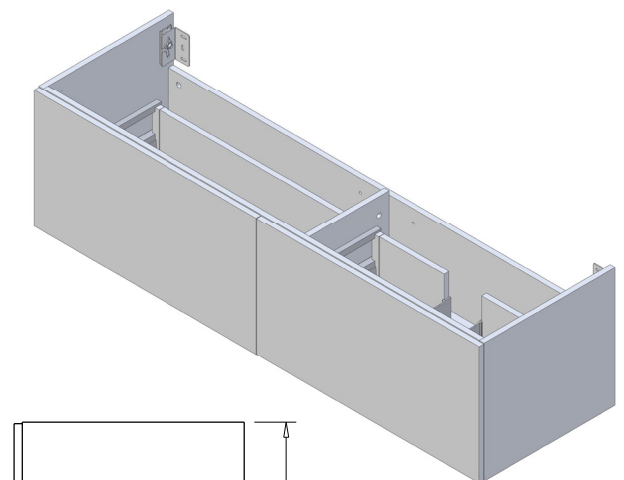

SPECIFICATION SHEET

Francisco Luxe 1500 2-Drawer Right Offset Basin Wall Hung Vanity

Features

- 2-Drawer Wall Hung Vanity - Colour options below
- Full Extension Soft Close Drawers with Handles - Handle upgrade options available
- Designer Drawer Fronts - Four Drawer Front options
- Dimensions: H420 x W1500 x D465
- Slab Top Options:
20mm StoneCast Top or Quartz Slab Top

Technical Details

Note: All measurements shown are in millimetres. Sizes are nominal.

Note: Full Drawer Box on Left Hand Side

TOP VIEW

FRONT VIEW

SIDE VIEW

SPECIFICATION SHEET

Francisco Luxe Designer Drawer Fronts

BARNESLEY
18mm Inset Frame
Code: BL

PRESTON
60mm Inset Frame
Code: PT

TURNBERRY
Ripple Design Panel
Code: TB

NEWPORT
V-Groove Panels
Code: NP

Seafoam

Iceberg

Snow White

Cherry Blossom