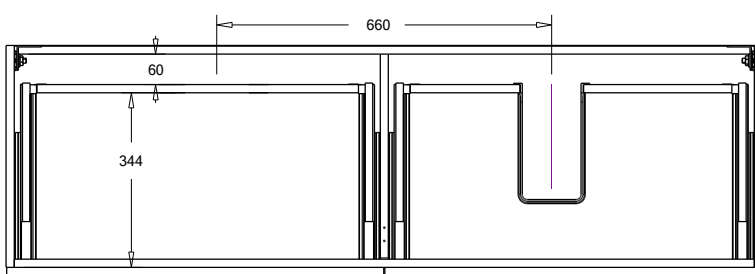

SPECIFICATION SHEET

Francisco Luxe 1500 2-Drawer Right Offset Basin Wall Hung Vanity

Features

- 2-Drawer Wall Hung Vanity - Colour options below
- Full Extension Soft Close Drawers with Handles - Handle upgrade options available
- Designer Drawer Fronts - Four Drawer Front options
- Dimensions: H420 x W1500 x D465
- Slab Top Options:
20mm StoneCast Top or Quartz Slab Top

*Note: Vessel basins are purchased separately.
Visit www.newtech.co.nz for the full range of vessel basin options.*

Cabinet Options

StoneCast Slab Top Options

Quartz Slab Top Options

Note: To order a Slab Top, add the Slab Top code to the cabinet code

Technical Details

Note: All measurements shown are in millimetres. Sizes are nominal.

Note: Full Drawer Box on Left Hand Side

TOP VIEW

FRONT VIEW

SIDE VIEW

SPECIFICATION SHEET

Francisco Luxe Designer Drawer Fronts

BARNESLEY
18mm Inset Frame
Code: BL

PRESTON
60mm Inset Frame
Code: PT

TURNBERRY
Ripple Design Panel
Code: TB

NEWPORT
V-Groove Panels
Code: NP

Seafoam

Iceberg

Snow White

Cherry Blossom