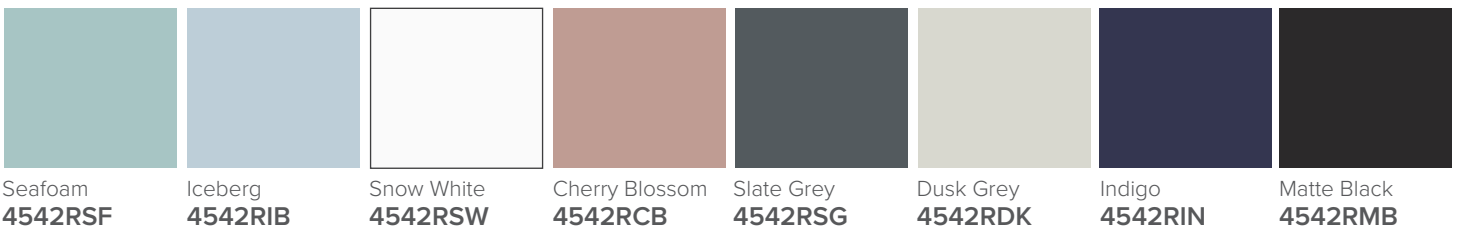

Cabinet Options