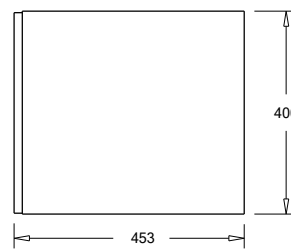

Technical Details

Note: All measurements shown are in millimetres. Sizes are nominal.

Note: Full Drawer Box on Left Hand Side

TOP VIEW

FRONT VIEW

SIDE VIEW

SPECIFICATION SHEET

Francisco Luxe Designer Drawer Fronts

BARNESLEY
18mm Inset Frame
Code: BL

PRESTON
60mm Inset Frame
Code: PT

TURNBERRY
Ripple Design Panel
Code: TB

NEWPORT
V-Groove Panels
Code: NP

Seafoam

Iceberg

Snow White

Cherry Blossom