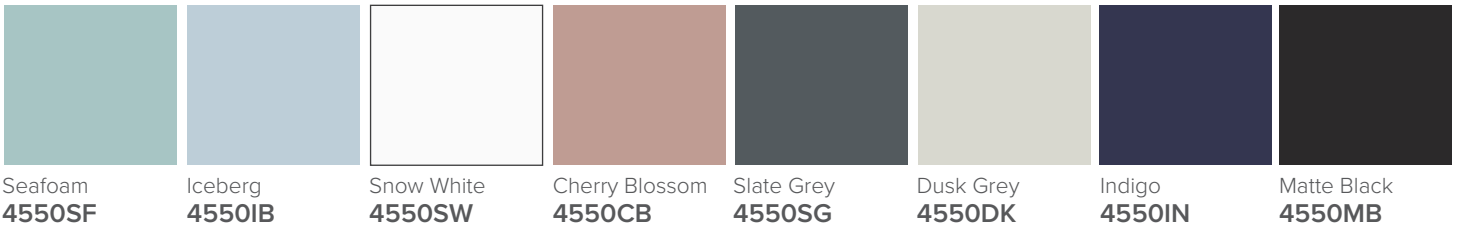

SPECIFICATION SHEET

Francisco Luxe 1200 4-Drawer Single Basin Wall Hung Vanity

Features

- 4-Drawer Wall Hung Vanity - *Colour options below*
- Full Extension Soft Close Drawers with Handles - *Handle upgrade options available*
- Designer Drawer Fronts - *Four Drawer Front options*
- Dimensions: H670 x W1200 x D465
- Slab Top Options:
20mm StoneCast Top or Quartz Slab Top

*Note: Vessel basins are purchased separately.
Visit www.newtech.co.nz for the full range of vessel basin options.*

Cabinet Options

StoneCast Slab Top Options

Quartz Slab Top Options

Note: To order a Slab Top, add the Slab Top code to the cabinet code

Technical Details

Note: All measurements shown are in millimetres. Sizes are nominal.

TOP VIEW

FRONT VIEW

SIDE VIEW

SPECIFICATION SHEET

Francisco Luxe Designer Drawer Fronts

BARNESLEY
18mm Inset Frame
Code: BL

PRESTON
60mm Inset Frame
Code: PT

TURNBERRY
Ripple Design Panel
Code: TB

NEWPORT
V-Groove Panels
Code: NP

Seafoam

Iceberg

Snow White

Cherry Blossom

Slate Grey