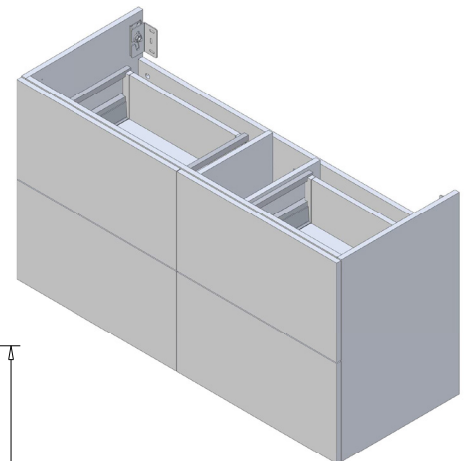

SPECIFICATION SHEET

Francisco Luxe 1200 4-Drawer Single Basin Wall Hung Vanity

Features

- 4-Drawer Wall Hung Vanity - *Colour options below*
- Full Extension Soft Close Drawers with Handles - *Handle upgrade options available*
- Designer Drawer Fronts - *Four Drawer Front options*
- Dimensions: H670 x W1200 x D465
- Slab Top Options:
20mm StoneCast Top or Quartz Slab Top

*Note: Vessel basins are purchased separately.
Visit www.newtech.co.nz for the full range of vessel basin options.*

Cabinet Options

StoneCast Slab Top Options

Quartz Slab Top Options

Note: To order a Slab Top, add the Slab Top code to the cabinet code

Technical Details

Note: All measurements shown are in millimetres. Sizes are nominal.

TOP VIEW

FRONT VIEW

SIDE VIEW

SPECIFICATION SHEET

Francisco Luxe Designer Drawer Fronts

BARNESLEY
18mm Inset Frame
Code: BL