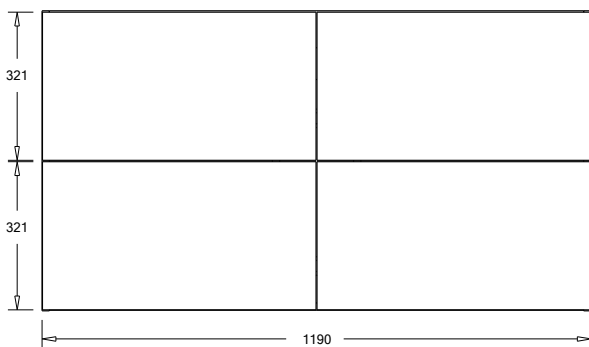

SPECIFICATION SHEET

Francisco Luxe 1200 4-Drawer Single Basin Wall Hung Vanity

Features

- 4-Drawer Wall Hung Vanity - *Colour options below*
- Full Extension Soft Close Drawers with Handles - *Handle upgrade options available*
- Designer Drawer Fronts - *Four Drawer Front options*
- Dimensions: H670 x W1200 x D465
- Slab Top Options:
20mm StoneCast Top or Quartz Slab Top

Technical Details

Note: All measurements shown are in millimetres. Sizes are nominal.

TOP VIEW

FRONT VIEW

SIDE VIEW

SPECIFICATION SHEET

Francisco Luxe Designer Drawer Fronts

BARNESLEY
18mm Inset Frame
Code: BL