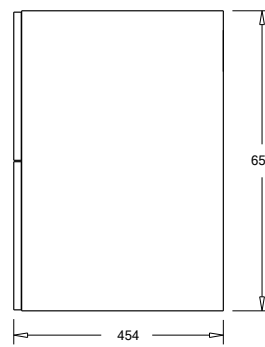

SPECIFICATION SHEET

Francisco Luxe 1200 4-Drawer Single Basin Wall Hung Vanity

Features

- 4-Drawer Wall Hung Vanity - *Colour options below*
- Full Extension Soft Close Drawers with Handles - *Handle upgrade options available*
- Designer Drawer Fronts - *Four Drawer Front options*
- Dimensions: H670 x W1200 x D465
- Slab Top Options:
20mm StoneCast Top or Quartz Slab Top

Technical Details

Note: All measurements shown are in millimetres. Sizes are nominal.

TOP VIEW

FRONT VIEW

SIDE VIEW

SPECIFICATION SHEET

Francisco Luxe Designer Drawer Fronts

BARNESLEY
18mm Inset Frame
Code: BL