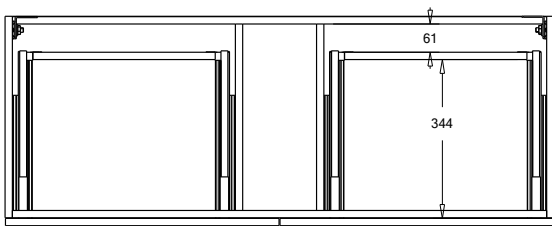

SPECIFICATION SHEET

Francisco Luxe 1200 4-Drawer Single Basin Wall Hung Vanity

Features

- 4-Drawer Wall Hung Vanity - *Colour options below*
- Full Extension Soft Close Drawers with Handles - *Handle upgrade options available*
- Designer Drawer Fronts - *Four Drawer Front options*
- Dimensions: H670 x W1200 x D465
- Slab Top Options:
20mm StoneCast Top or Quartz Slab Top

*Note: Vessel basins are purchased separately.
Visit www.newtech.co.nz for the full range of vessel basin options.*

Cabinet Options

StoneCast Slab Top Options

Quartz Slab Top Options

Note: To order a Slab Top, add the Slab Top code to the cabinet code

Technical Details

Note: All measurements shown are in millimetres. Sizes are nominal.

TOP VIEW

FRONT VIEW

SIDE VIEW

SPECIFICATION SHEET

Francisco Luxe Designer Drawer Fronts

BARNESLEY
18mm Inset Frame
Code: BL