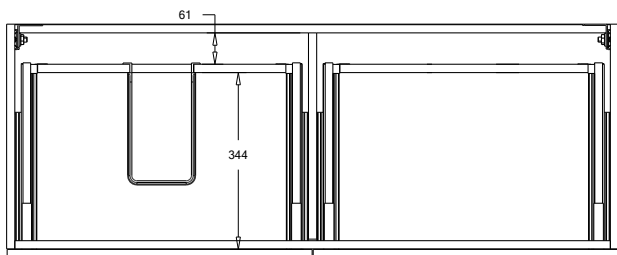

SPECIFICATION SHEET

Francisco Luxe 1200 4-Drawer Left Offset Basin Wall Hung Vanity

Features

- 4-Drawer Wall Hung Vanity - *Colour options below*
- Full Extension Soft Close Drawers with Handles - *Handle upgrade options available*
- Designer Drawer Fronts - *Four Drawer Front options*
- Dimensions: H670 x W1200 x D465
- Slab Top Options:
20mm StoneCast Top or Quartz Slab Top

Midnight Stone
MS

Himalaya
HY

Note: To order a Slab Top, add the Slab Top code to the cabinet code

Technical Details

Note: All measurements shown are in millimetres. Sizes are nominal.

Note: Full Drawer Box on Right Hand Side

TOP VIEW

FRONT VIEW

SIDE VIEW

SPECIFICATION SHEET

Francisco Luxe Designer Drawer Fronts

BARNSELEY
18mm Inset Frame
Code: BL

PRESTON
60mm Inset Frame
Code: PT

TURNBERRY
Ripple Design Panel
Code: TB