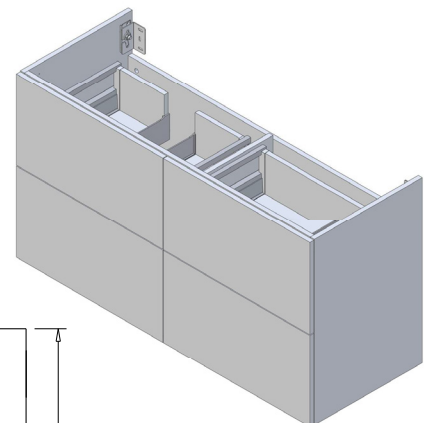

SPECIFICATION SHEET

Francisco Luxe 1200 4-Drawer Left Offset Basin Wall Hung Vanity

Features

- 4-Drawer Wall Hung Vanity - *Colour options below*
- Full Extension Soft Close Drawers with Handles - *Handle upgrade options available*
- Designer Drawer Fronts - *Four Drawer Front options*
- Dimensions: H670 x W1200 x D465
- Slab Top Options:
20mm StoneCast Top or Quartz Slab Top

Midnight Stone
MS

Himalaya
HY

Note: To order a Slab Top, add the Slab Top code to the cabinet code

Technical Details

Note: All measurements shown are in millimetres. Sizes are nominal.

Note: Full Drawer Box on Right Hand Side

TOP VIEW

FRONT VIEW

SIDE VIEW

SPECIFICATION SHEET

Francisco Luxe Designer Drawer Fronts

BARNSELEY
18mm Inset Frame
Code: BL

PRESTON
60mm Inset Frame
Code: PT

TURNBERRY
Ripple Design Panel
Code: TB