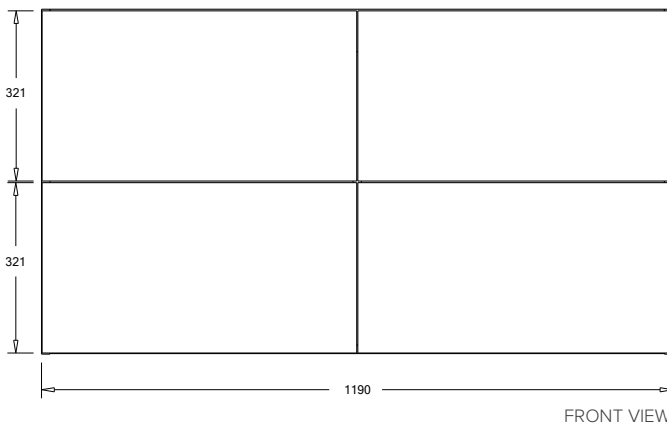

SPECIFICATION SHEET

Francisco Luxe 1200 4-Drawer Double Basin Wall Hung Vanity

Features

- 4-Drawer Wall Hung Vanity - Colour options below
- Full Extension Soft Close Drawers with Handles - Handle upgrade options available
- Designer Drawer Fronts - Four Drawer Front options
- Dimensions: H670 x W1200 x D465
- Slab Top Options:
20mm StoneCast Top or Quartz Slab Top

Technical Details

Note: All measurements shown are in millimetres. Sizes are nominal.

TOP VIEW

FRONT VIEW

SIDE VIEW

SPECIFICATION SHEET

Francisco Luxe Designer Drawer Fronts

BARNSLEY
18mm Inset Frame
Code: BL