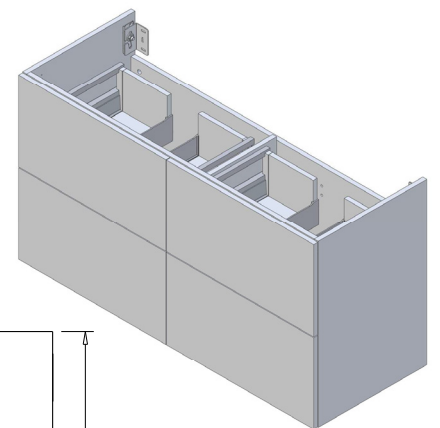

SPECIFICATION SHEET

Francisco Luxe 1200 4-Drawer Double Basin Wall Hung Vanity

Features

- 4-Drawer Wall Hung Vanity - Colour options below
- Full Extension Soft Close Drawers with Handles - Handle upgrade options available
- Designer Drawer Fronts - Four Drawer Front options
- Dimensions: H670 x W1200 x D465
- Slab Top Options:
20mm StoneCast Top or Quartz Slab Top

*Note: Vessel basins are purchased separately.
Visit www.newtech.co.nz for the full range of vessel basin options.*

Cabinet Options

StoneCast Slab Top Options

Quartz Slab Top Options

Note: To order a Slab Top, add the Slab Top code to the cabinet code

Technical Details

Note: All measurements shown are in millimetres. Sizes are nominal.

TOP VIEW

FRONT VIEW

SIDE VIEW

SPECIFICATION SHEET

Francisco Luxe Designer Drawer Fronts

BARNSLEY
18mm Inset Frame
Code: BL