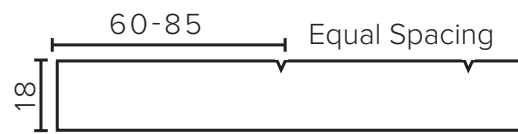

SPECIFICATION SHEET

Francisco Luxe Designer Drawer Fronts

NEWPORT
V-Groove Panels
Code: NP