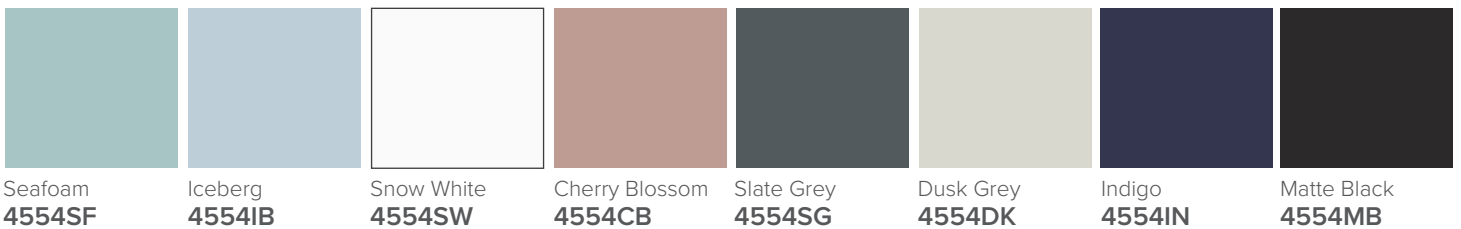

SPECIFICATION SHEET

Francisco Luxe 1200 4-Drawer Double Basin Wall Hung Vanity

Features

- 4-Drawer Wall Hung Vanity - Colour options below
- Full Extension Soft Close Drawers with Handles - Handle upgrade options available
- Designer Drawer Fronts - Four Drawer Front options
- Dimensions: H670 x W1200 x D465
- Slab Top Options:
20mm StoneCast Top or Quartz Slab Top

*Note: Vessel basins are purchased separately.
Visit www.newtech.co.nz for the full range of vessel basin options.*

Cabinet Options

StoneCast Slab Top Options

Quartz Slab Top Options

Note: To order a Slab Top, add the Slab Top code to the cabinet code

Technical Details

Note: All measurements shown are in millimetres. Sizes are nominal.

TOP VIEW

FRONT VIEW

SIDE VIEW

SPECIFICATION SHEET

Francisco Luxe Designer Drawer Fronts

BARNSLEY
18mm Inset Frame
Code: BL

PRESTON
60mm Inset Frame
Code: PT

TURNBERRY
Ripple Design Panel
Code: TB

NEWPORT
V-Groove Panels
Code: NP

Seafoam

Iceberg

Snow White

Cherry Blossom

Slate Grey