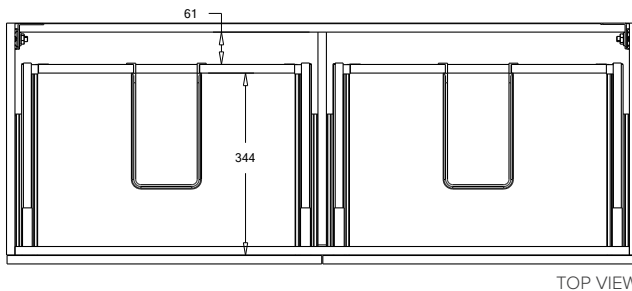

SPECIFICATION SHEET

Francisco Luxe 1200 4-Drawer Double Basin Wall Hung Vanity

Features

- 4-Drawer Wall Hung Vanity - Colour options below
- Full Extension Soft Close Drawers with Handles - Handle upgrade options available
- Designer Drawer Fronts - Four Drawer Front options
- Dimensions: H670 x W1200 x D465
- Slab Top Options:
20mm StoneCast Top or Quartz Slab Top

*Note: Vessel basins are purchased separately.
Visit www.newtech.co.nz for the full range of vessel basin options.*

Cabinet Options

StoneCast Slab Top Options

Quartz Slab Top Options

Note: To order a Slab Top, add the Slab Top code to the cabinet code

Technical Details

Note: All measurements shown are in millimetres. Sizes are nominal.

TOP VIEW

FRONT VIEW

SIDE VIEW

SPECIFICATION SHEET

Francisco Luxe Designer Drawer Fronts

BARNSLEY
18mm Inset Frame
Code: BL