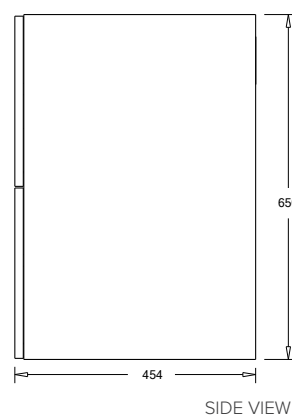

SPECIFICATION SHEET

Francisco Luxe 1200 4-Drawer Double Basin Wall Hung Vanity

Features

- 4-Drawer Wall Hung Vanity - Colour options below
- Full Extension Soft Close Drawers with Handles - Handle upgrade options available
- Designer Drawer Fronts - Four Drawer Front options
- Dimensions: H670 x W1200 x D465
- Slab Top Options:
20mm StoneCast Top or Quartz Slab Top

Technical Details

Note: All measurements shown are in millimetres. Sizes are nominal.

TOP VIEW

FRONT VIEW

SIDE VIEW

SPECIFICATION SHEET

Francisco Luxe Designer Drawer Fronts

BARNSLEY
18mm Inset Frame
Code: BL