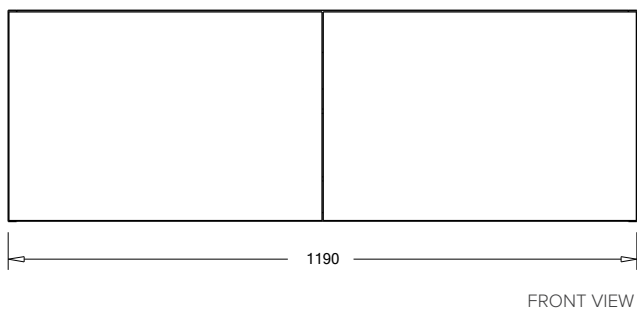

SPECIFICATION SHEET

Francisco Luxe 1200 2-Drawer Single Basin Wall Hung Vanity

Features

- 2-Drawer Wall Hung Vanity - *Colour options below*
- Full Extension Soft Close Drawers with Handles - *Handle upgrade options available*
- Designer Drawer Fronts - *Four Drawer Front options*
- Dimensions: H420 x W1200 x D465
- Slab Top Options:
20mm StoneCast Top or Quartz Slab Top

*Note: Vessel basins are purchased separately.
Visit www.newtech.co.nz for the full range of vessel basin options.*

Cabinet Options

StoneCast Slab Top Options

Quartz Slab Top Options

Note: To order a Slab Top, add the Slab Top code to the cabinet code

Technical Details

Note: All measurements shown are in millimetres. Sizes are nominal.

SPECIFICATION SHEET

Francisco Luxe Designer Drawer Fronts

BARNESLEY
18mm Inset Frame
Code: BL

PRESTON
60mm Inset Frame
Code: PT