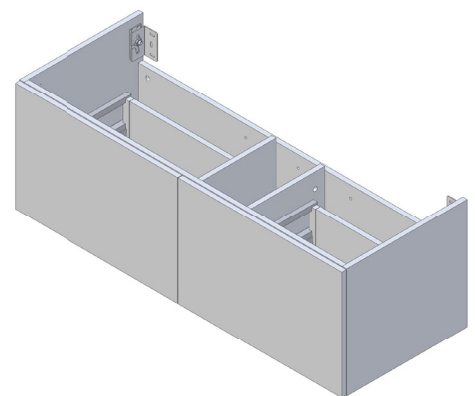

SPECIFICATION SHEET

Francisco Luxe 1200 2-Drawer Single Basin Wall Hung Vanity

Features

- 2-Drawer Wall Hung Vanity - *Colour options below*
- Full Extension Soft Close Drawers with Handles - *Handle upgrade options available*
- Designer Drawer Fronts - *Four Drawer Front options*
- Dimensions: H420 x W1200 x D465
- Slab Top Options:
20mm StoneCast Top or Quartz Slab Top

*Note: Vessel basins are purchased separately.
Visit www.newtech.co.nz for the full range of vessel basin options.*

Cabinet Options

StoneCast Slab Top Options

Quartz Slab Top Options

Note: To order a Slab Top, add the Slab Top code to the cabinet code

Technical Details

Note: All measurements shown are in millimetres. Sizes are nominal.

SPECIFICATION SHEET

Francisco Luxe Designer Drawer Fronts

BARNESLEY
18mm Inset Frame
Code: BL

PRESTON
60mm Inset Frame
Code: PT