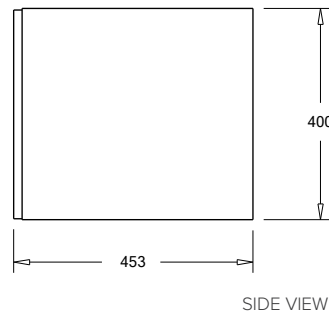

SPECIFICATION SHEET

Francisco Luxe 1200 2-Drawer Single Basin Wall Hung Vanity

Features

- 2-Drawer Wall Hung Vanity - *Colour options below*
- Full Extension Soft Close Drawers with Handles - *Handle upgrade options available*
- Designer Drawer Fronts - *Four Drawer Front options*
- Dimensions: H420 x W1200 x D465
- Slab Top Options:
20mm StoneCast Top or Quartz Slab Top

*Note: Vessel basins are purchased separately.
Visit www.newtech.co.nz for the full range of vessel basin options.*

Cabinet Options

StoneCast Slab Top Options

Quartz Slab Top Options

Note: To order a Slab Top, add the Slab Top code to the cabinet code

Technical Details

Note: All measurements shown are in millimetres. Sizes are nominal.

SPECIFICATION SHEET

Francisco Luxe Designer Drawer Fronts

BARNESLEY
18mm Inset Frame
Code: BL

PRESTON
60mm Inset Frame
Code: PT