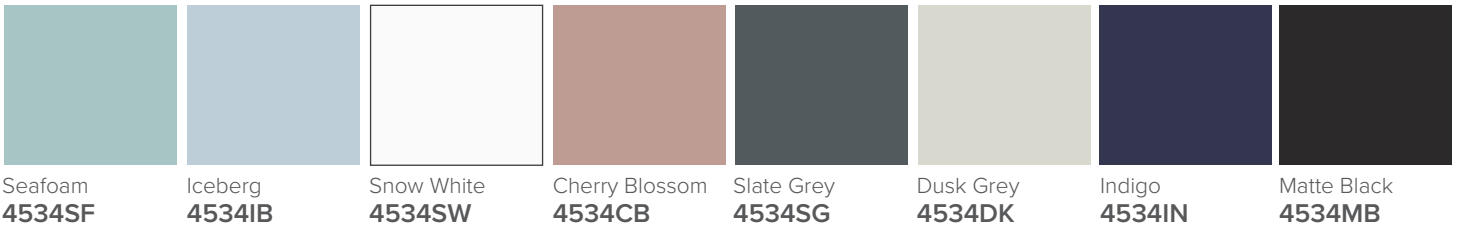

Cabinet Options