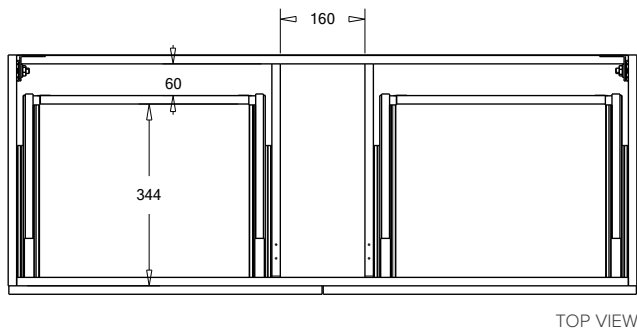

SPECIFICATION SHEET

Francisco Luxe 1200 2-Drawer Single Basin Wall Hung Vanity

Features

- 2-Drawer Wall Hung Vanity - *Colour options below*
- Full Extension Soft Close Drawers with Handles - *Handle upgrade options available*
- Designer Drawer Fronts - *Four Drawer Front options*
- Dimensions: H420 x W1200 x D465
- Slab Top Options:
20mm StoneCast Top or Quartz Slab Top

*Note: Vessel basins are purchased separately.
Visit www.newtech.co.nz for the full range of vessel basin options.*

Cabinet Options

StoneCast Slab Top Options

Quartz Slab Top Options

Note: To order a Slab Top, add the Slab Top code to the cabinet code

Technical Details

Note: All measurements shown are in millimetres. Sizes are nominal.

SPECIFICATION SHEET

Francisco Luxe Designer Drawer Fronts

BARNESLEY
18mm Inset Frame
Code: BL

PRESTON
60mm Inset Frame
Code: PT