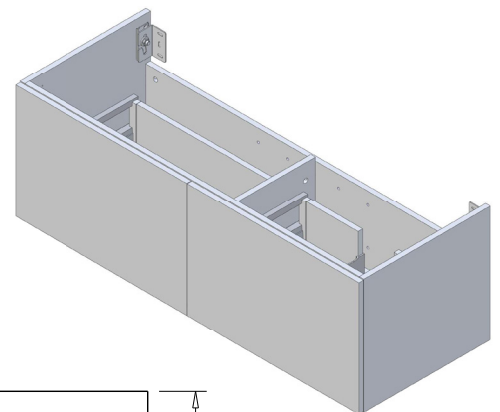

SPECIFICATION SHEET

Francisco Luxe 1200 2-Drawer Right Offset Basin Wall Hung Vanity

Features

- 2-Drawer Wall Hung Vanity - Colour options below
- Full Extension Soft Close Drawers with Handles - Handle upgrade options available
- Designer Drawer Fronts - Four Drawer Front options
- Dimensions: H420 x W1200 x D465
- Slab Top Options:
20mm StoneCast Top or Quartz Slab Top

Midnight Stone
MS

Himalaya
HY

Note: To order a Slab Top, add the Slab Top code to the cabinet code

Technical Details

Note: All measurements shown are in millimetres. Sizes are nominal.

Note: Full Drawer Box on Left Hand Side

TOP VIEW

FRONT VIEW

SIDE VIEW

SPECIFICATION SHEET

Francisco Luxe Designer Drawer Fronts

BARNESLEY
18mm Inset Frame
Code: BL

PRESTON
60mm Inset Frame
Code: PT

TURNBERRY
Ripple Design Panel
Code: TB