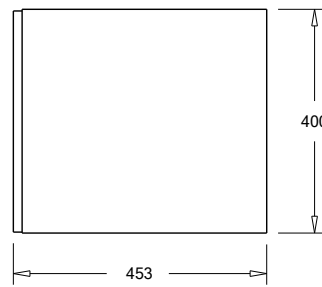

SPECIFICATION SHEET

Francisco Luxe 1200 2-Drawer Right Offset Basin Wall Hung Vanity

Features

- 2-Drawer Wall Hung Vanity - Colour options below
- Full Extension Soft Close Drawers with Handles - Handle upgrade options available
- Designer Drawer Fronts - Four Drawer Front options
- Dimensions: H420 x W1200 x D465
- Slab Top Options:
20mm StoneCast Top or Quartz Slab Top

Midnight Stone
MS

Himalaya
HY

Note: To order a Slab Top, add the Slab Top code to the cabinet code

Technical Details

Note: All measurements shown are in millimetres. Sizes are nominal.

Note: Full Drawer Box on Left Hand Side

TOP VIEW

FRONT VIEW

SIDE VIEW

SPECIFICATION SHEET

Francisco Luxe Designer Drawer Fronts

BARNESLEY
18mm Inset Frame
Code: BL

PRESTON
60mm Inset Frame
Code: PT

TURNBERRY
Ripple Design Panel
Code: TB