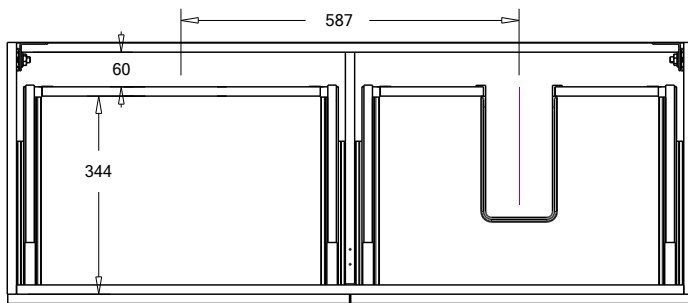

SPECIFICATION SHEET

Francisco Luxe 1200 2-Drawer Right Offset Basin Wall Hung Vanity

Features

- 2-Drawer Wall Hung Vanity - Colour options below
- Full Extension Soft Close Drawers with Handles - Handle upgrade options available
- Designer Drawer Fronts - Four Drawer Front options
- Dimensions: H420 x W1200 x D465
- Slab Top Options:
20mm StoneCast Top or Quartz Slab Top

Midnight Stone
MS

Himalaya
HY

Note: To order a Slab Top, add the Slab Top code to the cabinet code

Technical Details

Note: All measurements shown are in millimetres. Sizes are nominal.

Note: Full Drawer Box on Left Hand Side

TOP VIEW

FRONT VIEW

SIDE VIEW

SPECIFICATION SHEET

Francisco Luxe Designer Drawer Fronts

BARNESLEY
18mm Inset Frame
Code: BL

PRESTON
60mm Inset Frame
Code: PT

TURNBERRY
Ripple Design Panel
Code: TB