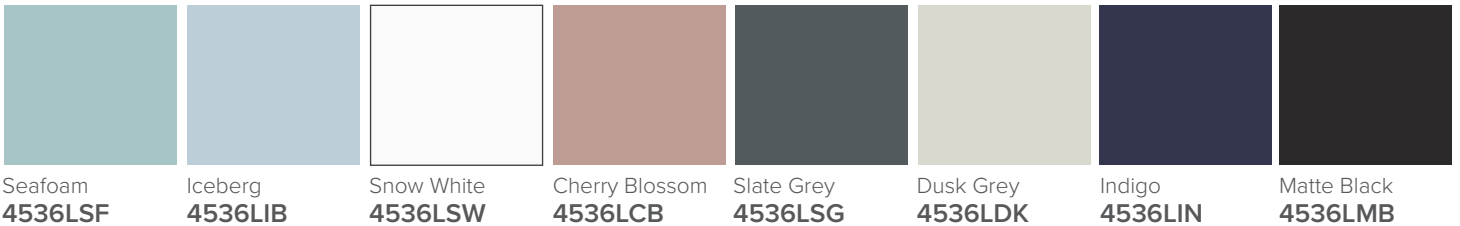

Cabinet Options