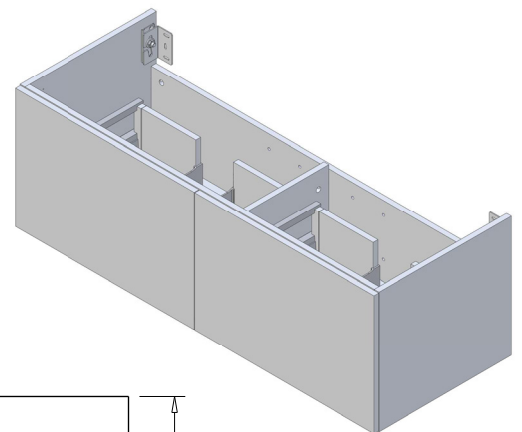

SPECIFICATION SHEET

Francisco Luxe 1200 2-Drawer Double Basin Wall Hung Vanity

Features

- 2-Drawer Wall Hung Vanity - Colour options below
- Full Extension Soft Close Drawers with Handles - Handle upgrade options available
- Designer Drawer Fronts - Four Drawer Front options
- Dimensions: H420 x W1200 x D465
- Slab Top Options:
20mm StoneCast Top or Quartz Slab Top

Technical Details

Note: All measurements shown are in millimetres. Sizes are nominal.

TOP VIEW

FRONT VIEW

SIDE VIEW

SPECIFICATION SHEET

Francisco Luxe Designer Drawer Fronts

BARNESLEY
18mm Inset Frame
Code: BL