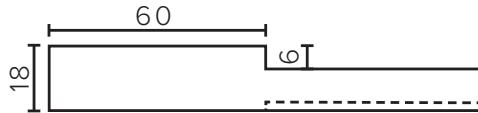

PRESTON
60mm Inset Frame
Code: PT