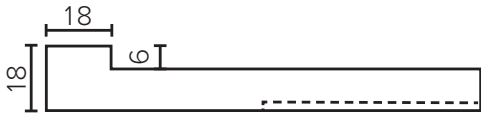

Technical Details

Note: All measurements shown are in millimetres. Sizes are nominal.

TOP VIEW

FRONT VIEW

SIDE VIEW

SPECIFICATION SHEET

Francisco Luxe Designer Drawer Fronts

BARNESLEY
18mm Inset Frame
Code: BL