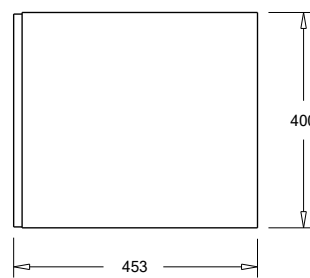

SPECIFICATION SHEET

Francisco Luxe 1200 2-Drawer Double Basin Wall Hung Vanity

Features

- 2-Drawer Wall Hung Vanity - Colour options below
- Full Extension Soft Close Drawers with Handles - Handle upgrade options available
- Designer Drawer Fronts - Four Drawer Front options
- Dimensions: H420 x W1200 x D465
- Slab Top Options:
20mm StoneCast Top or Quartz Slab Top

Technical Details

Note: All measurements shown are in millimetres. Sizes are nominal.

TOP VIEW

FRONT VIEW

SIDE VIEW

SPECIFICATION SHEET

Francisco Luxe Designer Drawer Fronts

BARNESLEY
18mm Inset Frame
Code: BL