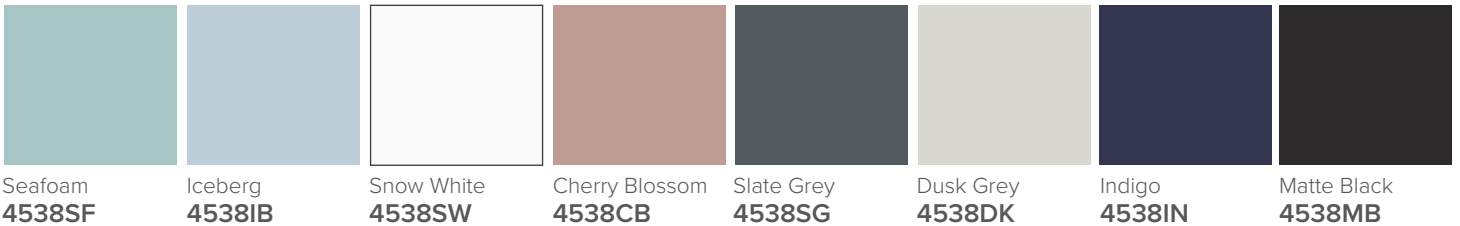

Cabinet Options