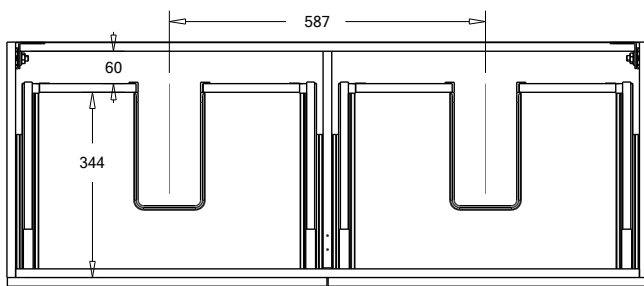

SPECIFICATION SHEET

Francisco Luxe 1200 2-Drawer Double Basin Wall Hung Vanity

Features

- 2-Drawer Wall Hung Vanity - Colour options below
- Full Extension Soft Close Drawers with Handles - Handle upgrade options available
- Designer Drawer Fronts - Four Drawer Front options
- Dimensions: H420 x W1200 x D465
- Slab Top Options:
20mm StoneCast Top or Quartz Slab Top

*Note: Vessel basins are purchased separately.
Visit www.newtech.co.nz for the full range of vessel basin options.*

Cabinet Options

StoneCast Slab Top Options

Quartz Slab Top Options

Note: To order a Slab Top, add the Slab Top code to the cabinet code

Technical Details

Note: All measurements shown are in millimetres. Sizes are nominal.

TOP VIEW

FRONT VIEW

SIDE VIEW

SPECIFICATION SHEET

Francisco Luxe Designer Drawer Fronts

BARNESLEY
18mm Inset Frame
Code: BL

PRESTON
60mm Inset Frame
Code: PT

TURNBERRY
Ripple Design Panel
Code: TB

NEWPORT
V-Groove Panels
Code: NP

Seafoam

Iceberg

Snow White

Cherry Blossom

Slate Grey