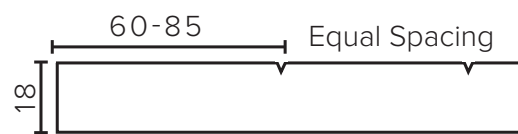

NEWPORT
V-Groove Panels
Code: NP