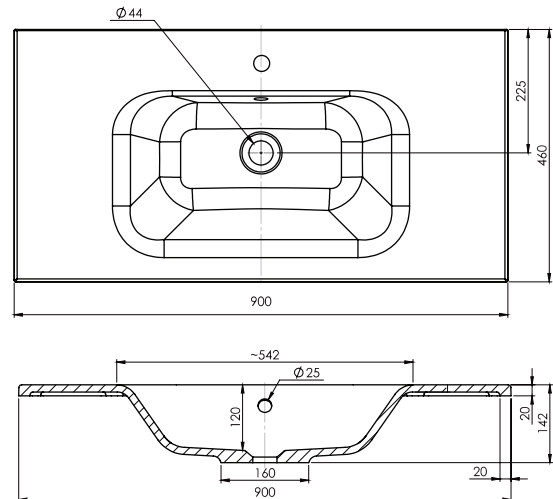

Cabinet Options

Technical Details

Note: All measurements shown are in millimetres. Sizes are nominal.

TOP VIEW

FRONT VIEW

SIDE VIEW

SPECIFICATION SHEET

Francisco Designer Drawer Fronts

BARNSELEY
18mm Inset Frame
Code: BL

PRESTON
60mm Inset Frame
Code: PT

TURNBERRY
Ripple Design Panel
Code: TB

NEWPORT
V-Groove Panels
Code: NP

Seafoam

Iceberg

Snow White

Cherry Blossom

Slate Grey

Dusk Grey

Indigo

Matte Black

SPECIFICATION SHEET

900mm Basin Options

Via

StoneCast with overflow
Gloss White - VIA
Matte White - VIAMW

W900 x D460 x H20

Clasico

Vitreous China with over low
Gloss White - VC

W910 x D465 x H20