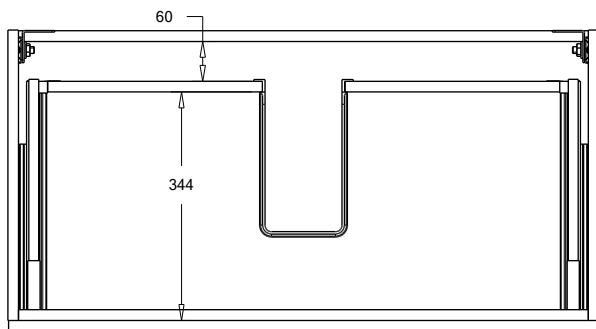

SPECIFICATION SHEET

Francisco 900 1-Drawer Wall Hung Vanity

Features

- 1-Drawer Wall Hung Vanity - *Colour options below*
- StoneCast 20mm Via Basin [Standard] - *Upgrade options available*
- Full Extension Soft Close Drawer with Handle - *Handle upgrade options available*
- Designer Drawer Front - *Four Drawer Front options*
- Dimensions: H420 x W900 x D465

Cabinet Options

Technical Details

Note: All measurements shown are in millimetres. Sizes are nominal.

TOP VIEW

FRONT VIEW

SIDE VIEW

SPECIFICATION SHEET

Francisco Designer Drawer Fronts

BARNSELEY
18mm Inset Frame
Code: BL

PRESTON
60mm Inset Frame
Code: PT

TURNBERRY
Ripple Design Panel
Code: TB

NEWPORT
V-Groove Panels
Code: NP

Seafoam

Iceberg

Snow White

Cherry Blossom

W900 x D460 x H20

Clasico

Vitreous China with over low
Gloss White - VC

W910 x D465 x H20