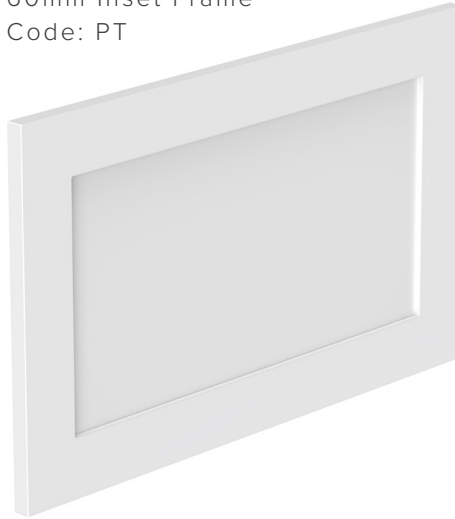

SPECIFICATION SHEET

Francisco 900 1-Drawer Wall Hung Vanity

Features

- 1-Drawer Wall Hung Vanity - *Colour options below*
- StoneCast 20mm Via Basin [Standard] - *Upgrade options available*
- Full Extension Soft Close Drawer with Handle - *Handle upgrade options available*
- Designer Drawer Front - *Four Drawer Front options*
- Dimensions: H420 x W900 x D465

Cabinet Options

Technical Details

Note: All measurements shown are in millimetres. Sizes are nominal.

TOP VIEW

FRONT VIEW

SIDE VIEW

SPECIFICATION SHEET

Francisco Designer Drawer Fronts

BARNSELEY
18mm Inset Frame
Code: BL

PRESTON
60mm Inset Frame
Code: PT

TURNBERRY
Ripple Design Panel
Code: TB

NEWPORT
V-Groove Panels
Code: NP

Seafoam

Iceberg

Snow White

Cherry Blossom

Slate Grey

Dusk Grey

Indigo

Matte Black

SPECIFICATION SHEET

900mm Basin Options

Via

StoneCast with overflow
Gloss White - VIA
Matte White - VIAMW