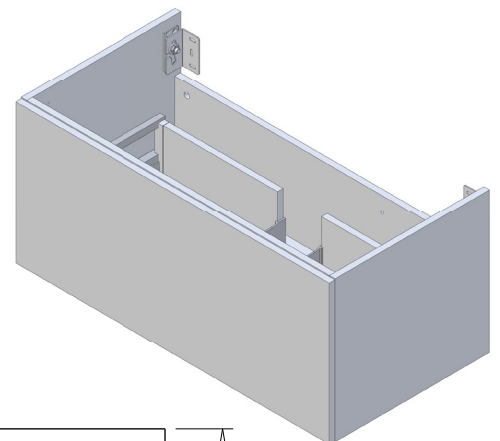

SPECIFICATION SHEET

Francisco 900 1-Drawer Wall Hung Vanity

Features

- 1-Drawer Wall Hung Vanity - *Colour options below*
- StoneCast 20mm Via Basin [Standard] - *Upgrade options available*
- Full Extension Soft Close Drawer with Handle - *Handle upgrade options available*
- Designer Drawer Front - *Four Drawer Front options*
- Dimensions: H420 x W900 x D465

Cabinet Options

Technical Details

Note: All measurements shown are in millimetres. Sizes are nominal.

TOP VIEW

FRONT VIEW

SIDE VIEW

SPECIFICATION SHEET

Francisco Designer Drawer Fronts

BARNSELEY
18mm Inset Frame
Code: BL

PRESTON
60mm Inset Frame
Code: PT

TURNBERRY
Ripple Design Panel
Code: TB

NEWPORT
V-Groove Panels
Code: NP

Seafoam

Iceberg

Snow White

Cherry Blossom

Slate Grey

Dusk Grey

Indigo

Matte Black

SPECIFICATION SHEET

900mm Basin Options

Via

StoneCast with overflow
Gloss White - VIA
Matte White - VIAMW