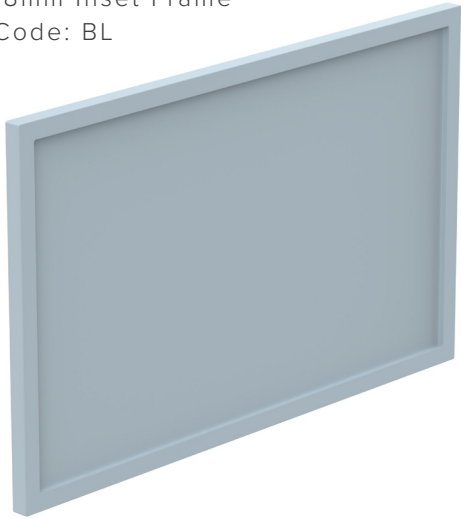

SPECIFICATION SHEET

Francisco 900 1-Drawer Wall Hung Vanity

Features

- 1-Drawer Wall Hung Vanity - *Colour options below*
- StoneCast 20mm Via Basin [Standard] - *Upgrade options available*
- Full Extension Soft Close Drawer with Handle - *Handle upgrade options available*
- Designer Drawer Front - *Four Drawer Front options*
- Dimensions: H420 x W900 x D465

Cabinet Options

Technical Details

Note: All measurements shown are in millimetres. Sizes are nominal.

TOP VIEW

FRONT VIEW

SIDE VIEW

SPECIFICATION SHEET

Francisco Designer Drawer Fronts

BARNSELEY
18mm Inset Frame
Code: BL

PRESTON
60mm Inset Frame
Code: PT

TURNBERRY
Ripple Design Panel
Code: TB

NEWPORT
V-Groove Panels
Code: NP

Seafoam

Iceberg

Snow White

Cherry Blossom

Slate Grey

Dusk Grey

Indigo

Matte Black

SPECIFICATION SHEET

900mm Basin Options

Via

StoneCast with overflow
Gloss White - VIA
Matte White - VIAMW