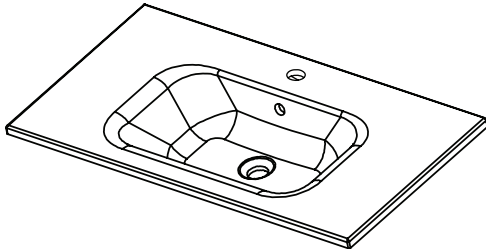

Cabinet Options

Technical Details

Note: All measurements shown are in millimetres. Sizes are nominal.

TOP VIEW

FRONT VIEW

SIDE VIEW

SPECIFICATION SHEET

Francisco Designer Drawer Fronts

BARNSELEY
18mm Inset Frame
Code: BL

PRESTON
60mm Inset Frame
Code: PT

TURNBERRY
Ripple Design Panel
Code: TB

NEWPORT
V-Groove Panels
Code: NP

Seafoam

Iceberg

Snow White

Cherry Blossom

Slate Grey

Dusk Grey

Indigo

Matte Black

SPECIFICATION SHEET

900mm Basin Options

Via

StoneCast with overflow
Gloss White - VIA
Matte White - VIAMW

W900 x D460 x H20

Clasico

Vitreous China with over low
Gloss White - VC

W910 x D465 x H20