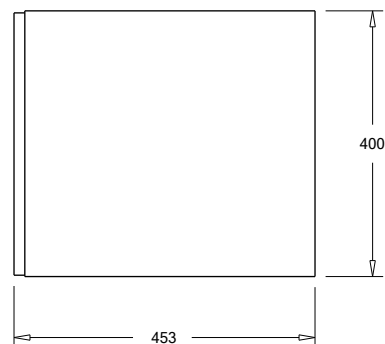

SPECIFICATION SHEET

Francisco 900 1-Drawer Wall Hung Vanity

Features

- 1-Drawer Wall Hung Vanity - *Colour options below*
- StoneCast 20mm Via Basin [Standard] - *Upgrade options available*
- Full Extension Soft Close Drawer with Handle - *Handle upgrade options available*
- Designer Drawer Front - *Four Drawer Front options*
- Dimensions: H420 x W900 x D465

Cabinet Options

Technical Details

Note: All measurements shown are in millimetres. Sizes are nominal.

TOP VIEW

FRONT VIEW

SIDE VIEW

SPECIFICATION SHEET

Francisco Designer Drawer Fronts

BARNSELEY
18mm Inset Frame
Code: BL

PRESTON
60mm Inset Frame
Code: PT

TURNBERRY
Ripple Design Panel
Code: TB

NEWPORT
V-Groove Panels
Code: NP

Seafoam

Iceberg

Snow White

Cherry Blossom

W900 x D460 x H20

Clasico

Vitreous China with over low
Gloss White - VC

W910 x D465 x H20