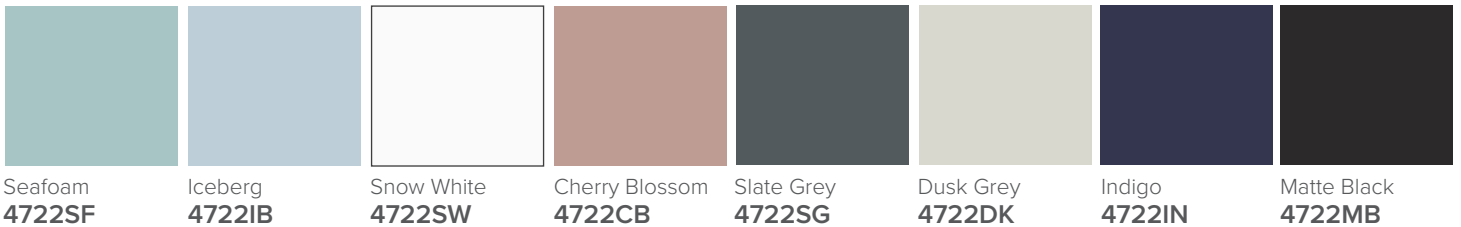

Cabinet Options