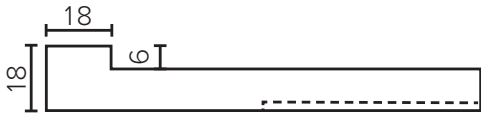

SPECIFICATION SHEET

Francisco Designer Drawer Fronts

BARNSELEY
18mm Inset Frame
Code: BL