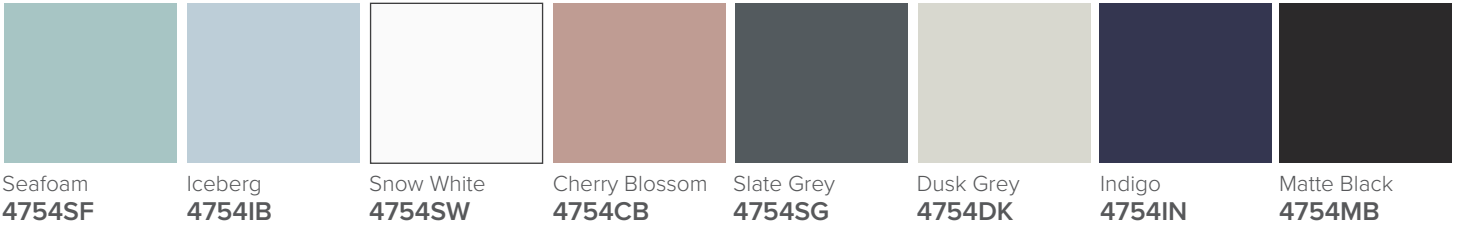

Cabinet Options