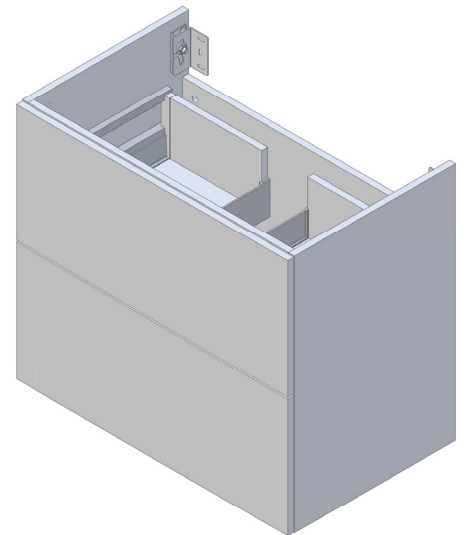

SPECIFICATION SHEET

Francisco 750 2-Drawer Wall Hung Vanity

Features

- 2-Drawer Wall Hung Vanity - *Colour options below*
- StoneCast 20mm Via Basin [Standard]
- *Upgrade options available*
- Full Extension Soft Close Drawers with Handles
- *Handle upgrade options available*
- Designer Drawer Fronts - *Four Drawer Front options*
- Dimensions: H670 x W750 x D465

Cabinet Options

Technical Details

Note: All measurements shown are in millimetres. Sizes are nominal.

SPECIFICATION SHEET

Francisco Designer Drawer Fronts

BARNSLEY
18mm Inset Frame
Code: BL

PRESTON
60mm Inset Frame
Code: PT

Indigo

Matte Black

SPECIFICATION SHEET

750mm Basin Options

Via

StoneCast with overflow
Gloss White - VIA
Matte White - VIAMW

W750 x D460 x H20

Clasico

Vitreous China with overflow
Gloss White - VC

W760 x D465 x H20