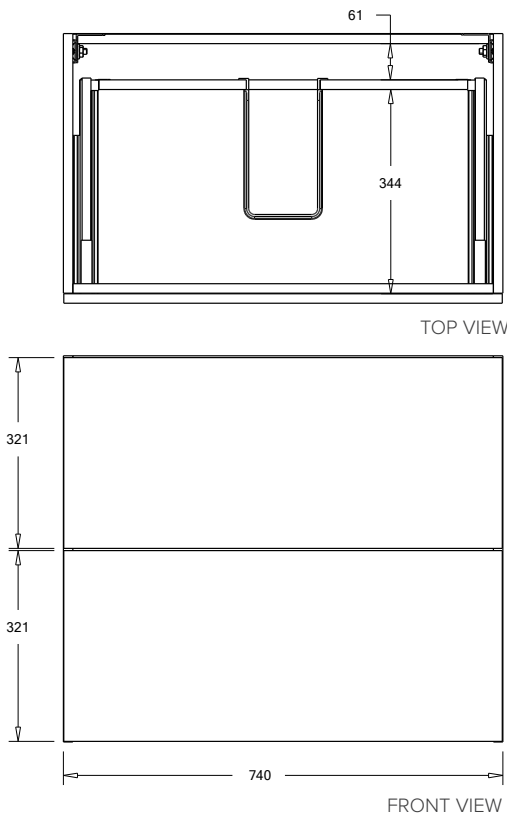

SPECIFICATION SHEET

Francisco 750 2-Drawer Wall Hung Vanity

Features

- 2-Drawer Wall Hung Vanity - *Colour options below*
- StoneCast 20mm Via Basin [Standard]
- *Upgrade options available*
- Full Extension Soft Close Drawers with Handles
- *Handle upgrade options available*
- Designer Drawer Fronts - *Four Drawer Front options*
- Dimensions: H670 x W750 x D465

Cabinet Options

Technical Details

Note: All measurements shown are in millimetres. Sizes are nominal.

SPECIFICATION SHEET

Francisco Designer Drawer Fronts

BARNSLEY
18mm Inset Frame
Code: BL

PRESTON
60mm Inset Frame
Code: PT

Indigo

Matte Black

SPECIFICATION SHEET

750mm Basin Options

Via

StoneCast with overflow
Gloss White - VIA
Matte White - VIAMW

W750 x D460 x H20

Clasico

Vitreous China with overflow
Gloss White - VC

W760 x D465 x H20