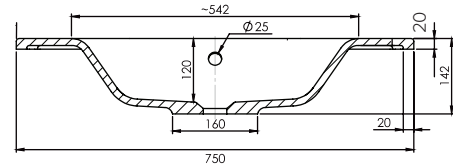

Indigo

Matte Black

SPECIFICATION SHEET

750mm Basin Options

Via

StoneCast with overflow
Gloss White - VIA
Matte White - VIAMW

W750 x D460 x H20

Clasico

Vitreous China with overflow
Gloss White - VC

W760 x D465 x H20