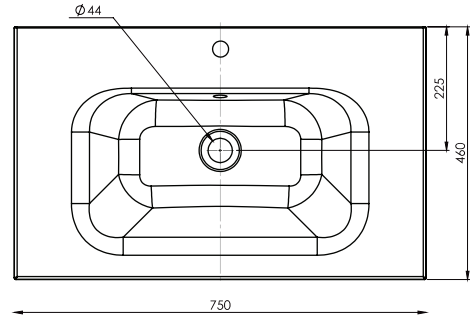

SPECIFICATION SHEET

Francisco 750 2-Drawer Wall Hung Vanity

Features

- 2-Drawer Wall Hung Vanity - *Colour options below*
- StoneCast 20mm Via Basin [Standard]
- *Upgrade options available*
- Full Extension Soft Close Drawers with Handles
- *Handle upgrade options available*
- Designer Drawer Fronts - *Four Drawer Front options*
- Dimensions: H670 x W750 x D465

Cabinet Options

Technical Details

Note: All measurements shown are in millimetres. Sizes are nominal.

SPECIFICATION SHEET

Francisco Designer Drawer Fronts

BARNSLEY
18mm Inset Frame
Code: BL

PRESTON
60mm Inset Frame
Code: PT

Indigo

Matte Black

SPECIFICATION SHEET

750mm Basin Options

Via

StoneCast with overflow
Gloss White - VIA
Matte White - VIAMW

W750 x D460 x H20

Clasico

Vitreous China with overflow
Gloss White - VC

W760 x D465 x H20