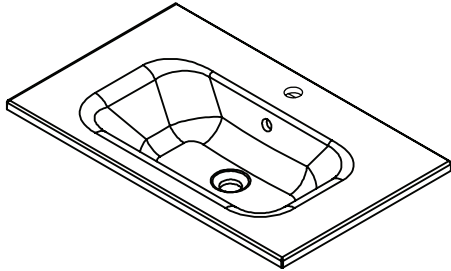

Indigo

Matte Black

SPECIFICATION SHEET

750mm Basin Options

Via

StoneCast with overflow
Gloss White - VIA
Matte White - VIAMW

W750 x D460 x H20

Clasico

Vitreous China with overflow
Gloss White - VC

W760 x D465 x H20