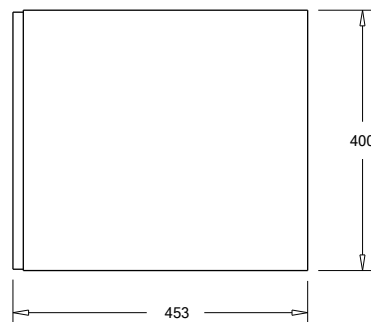

SPECIFICATION SHEET

Francisco 750 1-Drawer Wall Hung Vanity

Features

- 1-Drawer Wall Hung Vanity - *Colour options below*
- StoneCast 20mm Via Basin [Standard]
- *Upgrade options available*
- Full Extension Soft Close Drawer with Handle
- *Handle upgrade options available*
- Designer Drawer Front - *Four Drawer Front options*
- Dimensions: H420 x W750 x D465

Cabinet Options

Technical Details

Note: All measurements shown are in millimetres. Sizes are nominal.

TOP VIEW

FRONT VIEW

SIDE VIEW

SPECIFICATION SHEET

Francisco Designer Drawer Fronts

BARNSLEY
18mm Inset Frame
Code: BL

PRESTON
60mm Inset Frame
Code: PT

TURNBERRY
Ripple Design Panel
Code: TB

NEWPORT
V-Groove Panels
Code: NP

Seafoam

Iceberg

Snow White

Cherry Blossom

W750 x D460 x H20

Clasico

Vitreous China with overflow
Gloss White - VC

W760 x D465 x H20