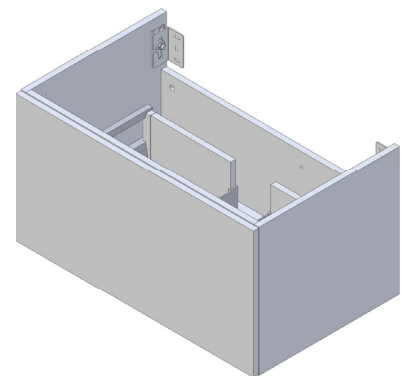

SPECIFICATION SHEET

Francisco 750 1-Drawer Wall Hung Vanity

Features

- 1-Drawer Wall Hung Vanity - *Colour options below*
- StoneCast 20mm Via Basin [Standard]
- *Upgrade options available*
- Full Extension Soft Close Drawer with Handle
- *Handle upgrade options available*
- Designer Drawer Front - *Four Drawer Front options*
- Dimensions: H420 x W750 x D465

Cabinet Options

Technical Details

Note: All measurements shown are in millimetres. Sizes are nominal.

TOP VIEW

FRONT VIEW

SIDE VIEW

SPECIFICATION SHEET

Francisco Designer Drawer Fronts

BARNSLEY
18mm Inset Frame
Code: BL

PRESTON
60mm Inset Frame
Code: PT

TURNBERRY
Ripple Design Panel
Code: TB

NEWPORT
V-Groove Panels
Code: NP

Seafoam

Iceberg

Snow White

Cherry Blossom

Slate Grey

Dusk Grey

Indigo

Matte Black

SPECIFICATION SHEET

750mm Basin Options

Via

StoneCast with overflow
Gloss White - VIA
Matte White - VIAMW