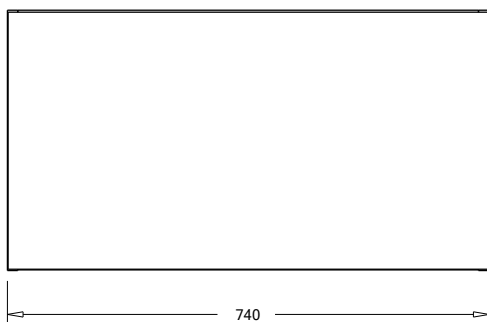

Cabinet Options

Technical Details

Note: All measurements shown are in millimetres. Sizes are nominal.

TOP VIEW

FRONT VIEW

SIDE VIEW

SPECIFICATION SHEET

Francisco Designer Drawer Fronts