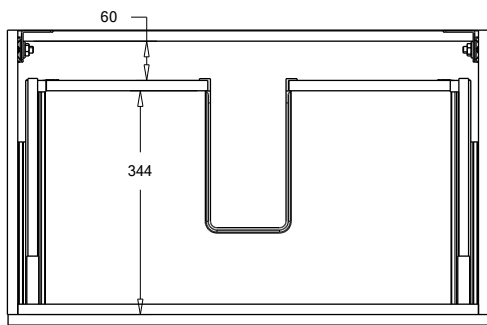

SPECIFICATION SHEET

Francisco 750 1-Drawer Wall Hung Vanity

Features

- 1-Drawer Wall Hung Vanity - *Colour options below*
- StoneCast 20mm Via Basin [Standard]
- *Upgrade options available*
- Full Extension Soft Close Drawer with Handle
- *Handle upgrade options available*
- Designer Drawer Front - *Four Drawer Front options*
- Dimensions: H420 x W750 x D465

Cabinet Options

Technical Details

Note: All measurements shown are in millimetres. Sizes are nominal.

TOP VIEW

FRONT VIEW

SIDE VIEW

SPECIFICATION SHEET

Francisco Designer Drawer Fronts

BARNSLEY
18mm Inset Frame
Code: BL

PRESTON
60mm Inset Frame
Code: PT

TURNBERRY
Ripple Design Panel
Code: TB

NEWPORT
V-Groove Panels
Code: NP

Seafoam

Iceberg

Snow White

Cherry Blossom

W750 x D460 x H20

Clasico

Vitreous China with overflow
Gloss White - VC

W760 x D465 x H20