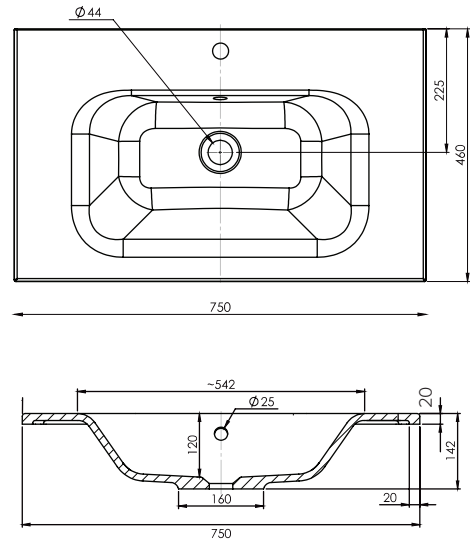

Cabinet Options

Technical Details

Note: All measurements shown are in millimetres. Sizes are nominal.

TOP VIEW

FRONT VIEW

SIDE VIEW

SPECIFICATION SHEET

Francisco Designer Drawer Fronts

BARNSLEY
18mm Inset Frame
Code: BL

PRESTON
60mm Inset Frame
Code: PT

TURNBERRY
Ripple Design Panel
Code: TB

NEWPORT
V-Groove Panels
Code: NP

Seafoam

Iceberg

Snow White

Cherry Blossom

Slate Grey

Dusk Grey

Indigo

Matte Black

SPECIFICATION SHEET

750mm Basin Options

Via

StoneCast with overflow
Gloss White - VIA
Matte White - VIAMW

W750 x D460 x H20

Clasico

Vitreous China with overflow
Gloss White - VC

W760 x D465 x H20