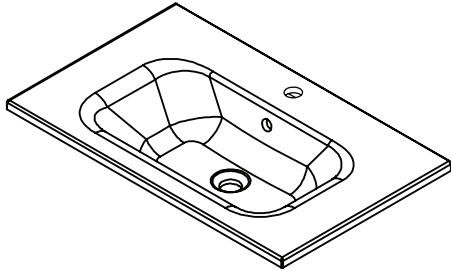

Cabinet Options

Technical Details

Note: All measurements shown are in millimetres. Sizes are nominal.

TOP VIEW

FRONT VIEW

SIDE VIEW

SPECIFICATION SHEET

Francisco Designer Drawer Fronts

BARNSLEY
18mm Inset Frame
Code: BL

PRESTON
60mm Inset Frame
Code: PT

TURNBERRY
Ripple Design Panel
Code: TB

NEWPORT
V-Groove Panels
Code: NP

Seafoam

Iceberg

Snow White

Cherry Blossom

Slate Grey

Dusk Grey

Indigo

Matte Black

SPECIFICATION SHEET

750mm Basin Options

Via

StoneCast with overflow
Gloss White - VIA
Matte White - VIAMW

W750 x D460 x H20

Clasico

Vitreous China with overflow
Gloss White - VC

W760 x D465 x H20