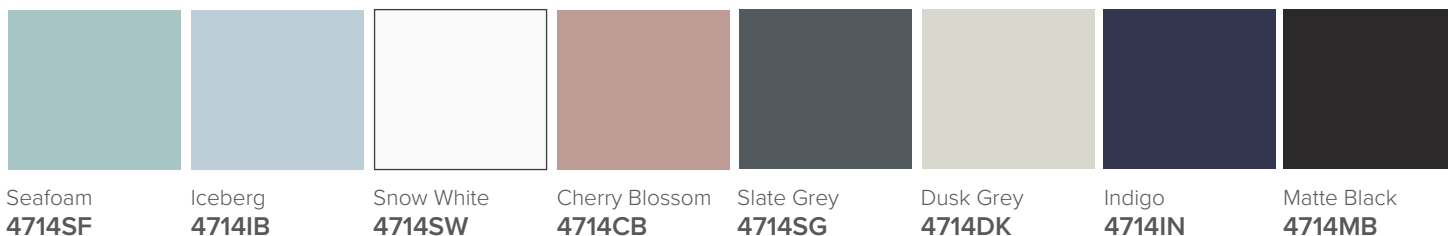

Cabinet Options

Technical Details

Note: All measurements shown are in millimetres. Sizes are nominal.