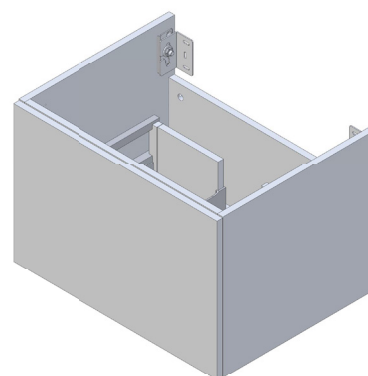

SPECIFICATION SHEET

Francisco 600 1-Drawer Wall Hung Vanity

Features

- 1-Drawer Wall Hung Vanity - *Colour options below*
- StoneCast 20mm Via Basin [Standard]
- *Upgrade options available*
- Full Extension Soft Close Drawer with Handle
- *Handle upgrade options available*
- Designer Drawer Front - *Four Drawer Front options*
- Dimensions: H420 x W600 x D465

Cabinet Options

Technical Details

Note: All measurements shown are in millimetres. Sizes are nominal.

TOP VIEW

FRONT VIEW

SIDE VIEW

SPECIFICATION SHEET

Francisco Designer Drawer Fronts

BARNSLEY
18mm Inset Frame
Code: BL

PRESTON
60mm Inset Frame
Code: PT

TURNBERRY
Ripple Design Panel
Code: TB

NEWPORT
V-Groove Panels
Code: NP

Seafoam

Iceberg

Snow White

Cherry Blossom

Slate Grey

Dusk Grey

Indigo

Matte Black

SPECIFICATION SHEET

600mm Basin Options

Via

StoneCast with overflow