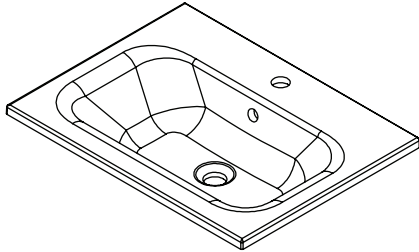

Cabinet Options

Technical Details

Note: All measurements shown are in millimetres. Sizes are nominal.

TOP VIEW

FRONT VIEW

SIDE VIEW

SPECIFICATION SHEET

Francisco Designer Drawer Fronts

BARNSLEY
18mm Inset Frame
Code: BL

PRESTON
60mm Inset Frame
Code: PT

TURNBERRY
Ripple Design Panel
Code: TB

NEWPORT
V-Groove Panels
Code: NP

Seafoam

Iceberg

Snow White

Cherry Blossom

Slate Grey

Dusk Grey

Indigo

Matte Black

SPECIFICATION SHEET

600mm Basin Options

Via

StoneCast with overflow

Gloss White - VIA

Matte White - VIAMW

W610 x D460 x H20

Clasico

Vitreous China with overflow

Gloss White - VC

W600 x D465 x H20