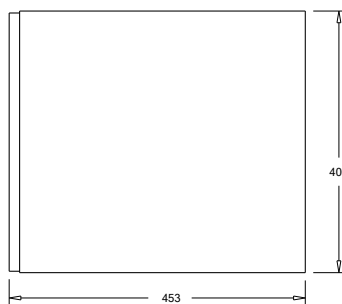

SPECIFICATION SHEET

Francisco 600 1-Drawer Wall Hung Vanity

Features

- 1-Drawer Wall Hung Vanity - *Colour options below*
- StoneCast 20mm Via Basin [Standard]
- *Upgrade options available*
- Full Extension Soft Close Drawer with Handle
- *Handle upgrade options available*
- Designer Drawer Front - *Four Drawer Front options*
- Dimensions: H420 x W600 x D465

Cabinet Options

Technical Details

Note: All measurements shown are in millimetres. Sizes are nominal.

TOP VIEW

FRONT VIEW

SIDE VIEW

SPECIFICATION SHEET

Francisco Designer Drawer Fronts