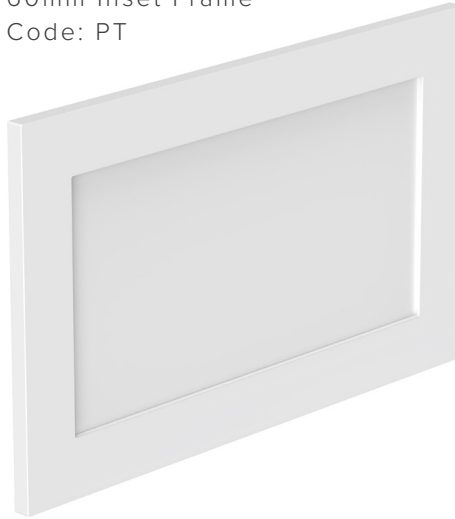

SPECIFICATION SHEET

Francisco 600 1-Drawer Wall Hung Vanity

Features

- 1-Drawer Wall Hung Vanity - *Colour options below*
- StoneCast 20mm Via Basin [Standard]
- *Upgrade options available*
- Full Extension Soft Close Drawer with Handle
- *Handle upgrade options available*
- Designer Drawer Front - *Four Drawer Front options*
- Dimensions: H420 x W600 x D465

Cabinet Options

Technical Details

Note: All measurements shown are in millimetres. Sizes are nominal.

TOP VIEW

FRONT VIEW

SIDE VIEW

SPECIFICATION SHEET

Francisco Designer Drawer Fronts

BARNSLEY
18mm Inset Frame
Code: BL

PRESTON
60mm Inset Frame
Code: PT

TURNBERRY
Ripple Design Panel
Code: TB

NEWPORT
V-Groove Panels
Code: NP

Seafoam

Iceberg

Snow White

Cherry Blossom

Slate Grey

Dusk Grey

Indigo

Matte Black

SPECIFICATION SHEET

600mm Basin Options

Via

StoneCast with overflow