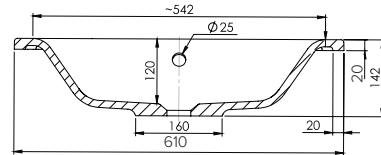

Cabinet Options

Technical Details

Note: All measurements shown are in millimetres. Sizes are nominal.

TOP VIEW

FRONT VIEW

SIDE VIEW

SPECIFICATION SHEET

Francisco Designer Drawer Fronts

BARNSLEY
18mm Inset Frame
Code: BL

PRESTON
60mm Inset Frame
Code: PT

TURNBERRY
Ripple Design Panel
Code: TB

NEWPORT
V-Groove Panels
Code: NP

Seafoam

Iceberg

Snow White

Cherry Blossom

Slate Grey

Dusk Grey

Indigo

Matte Black

SPECIFICATION SHEET

600mm Basin Options

Via

StoneCast with overflow

Gloss White - VIA

Matte White - VIAMW

W610 x D460 x H20

Clasico

Vitreous China with overflow

Gloss White - VC

W600 x D465 x H20