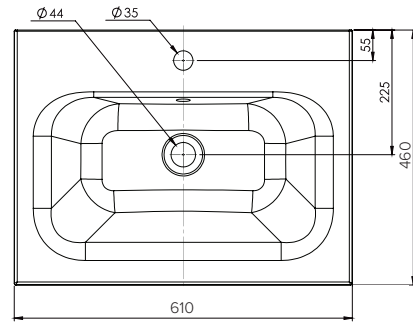

Cabinet Options

Technical Details

Note: All measurements shown are in millimetres. Sizes are nominal.

TOP VIEW

FRONT VIEW

SIDE VIEW

SPECIFICATION SHEET

Francisco Designer Drawer Fronts

BARNSLEY
18mm Inset Frame
Code: BL

PRESTON
60mm Inset Frame
Code: PT

TURNBERRY
Ripple Design Panel
Code: TB

NEWPORT
V-Groove Panels
Code: NP

Seafoam

Iceberg

Snow White

Cherry Blossom

Slate Grey

Dusk Grey

Indigo

Matte Black

SPECIFICATION SHEET

600mm Basin Options

Via

StoneCast with overflow

Gloss White - VIA

Matte White - VIAMW

W610 x D460 x H20

Clasico

Vitreous China with overflow

Gloss White - VC

W600 x D465 x H20