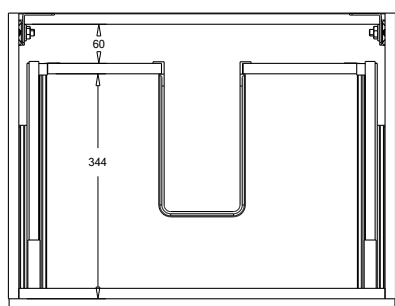

SPECIFICATION SHEET

Francisco 600 1-Drawer Wall Hung Vanity

Features

- 1-Drawer Wall Hung Vanity - *Colour options below*
- StoneCast 20mm Via Basin [Standard]
- *Upgrade options available*
- Full Extension Soft Close Drawer with Handle
- *Handle upgrade options available*
- Designer Drawer Front - *Four Drawer Front options*
- Dimensions: H420 x W600 x D465

Cabinet Options

Technical Details

Note: All measurements shown are in millimetres. Sizes are nominal.

TOP VIEW

FRONT VIEW

SIDE VIEW

SPECIFICATION SHEET

Francisco Designer Drawer Fronts

BARNSLEY
18mm Inset Frame
Code: BL

PRESTON
60mm Inset Frame
Code: PT

TURNBERRY
Ripple Design Panel
Code: TB

NEWPORT
V-Groove Panels
Code: NP

Seafoam

Iceberg

Snow White

Cherry Blossom