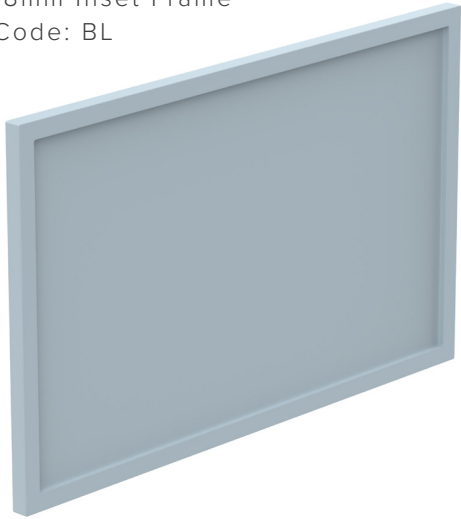

SPECIFICATION SHEET

Francisco 600 1-Drawer Wall Hung Vanity

Features

- 1-Drawer Wall Hung Vanity - *Colour options below*
- StoneCast 20mm Via Basin [Standard]
- *Upgrade options available*
- Full Extension Soft Close Drawer with Handle
- *Handle upgrade options available*
- Designer Drawer Front - *Four Drawer Front options*
- Dimensions: H420 x W600 x D465

Cabinet Options

Technical Details

Note: All measurements shown are in millimetres. Sizes are nominal.

TOP VIEW

FRONT VIEW

SIDE VIEW

SPECIFICATION SHEET

Francisco Designer Drawer Fronts

BARNSLEY
18mm Inset Frame
Code: BL

PRESTON
60mm Inset Frame
Code: PT

TURNBERRY
Ripple Design Panel
Code: TB

NEWPORT
V-Groove Panels
Code: NP

Seafoam

Iceberg

Snow White

Cherry Blossom

Slate Grey

Dusk Grey

Indigo

Matte Black

SPECIFICATION SHEET

600mm Basin Options

Via

StoneCast with overflow