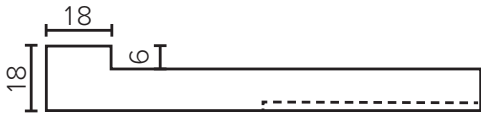

SPECIFICATION SHEET

Francisco Designer Door Fronts

BARNESLEY

18mm Inset Frame
Code: BL