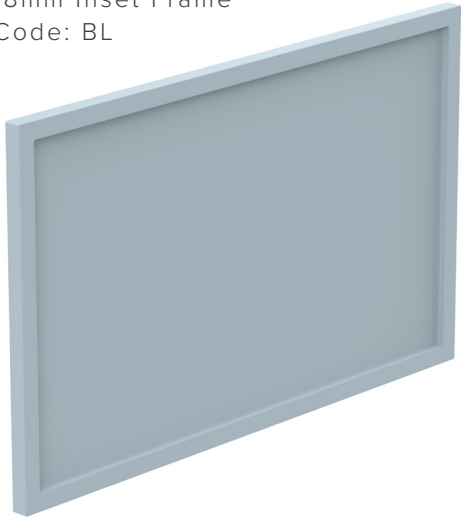

SPECIFICATION SHEET

Francisco 500 1-Door Wall Hung Vanity

Features

- 1-Door Wall Hung Vanity - *Colour options below*
- 80mm StoneCast Interchangeable Basin
- Soft Close Door - Left Hinge Only
- Cabinetry Handle - *Handle upgrade options*
- Designer Door Front - *Four Door Front options*
- Dimensions
Cabinet: H400 x W495 x D243
Basin: H80 x W500 x D250

Cabinet Options

Technical Details

Note: All measurements shown are in millimetres. Sizes are nominal.

TOP VIEW

FRONT VIEW

SIDE VIEW

SPECIFICATION SHEET

Francisco Designer Door Fronts

BARNESLEY

18mm Inset Frame
Code: BL

PRESTON

60mm Inset Frame
Code: PT

TURNBERRY

Ripple Design Panel
Code: TB

NEWPORT

V-Groove Panels
Code: NP

SPECIFICATION SHEET

Stonecast 500 Interchangeable Basin

StoneCast

PE500

W500(±5) x D250