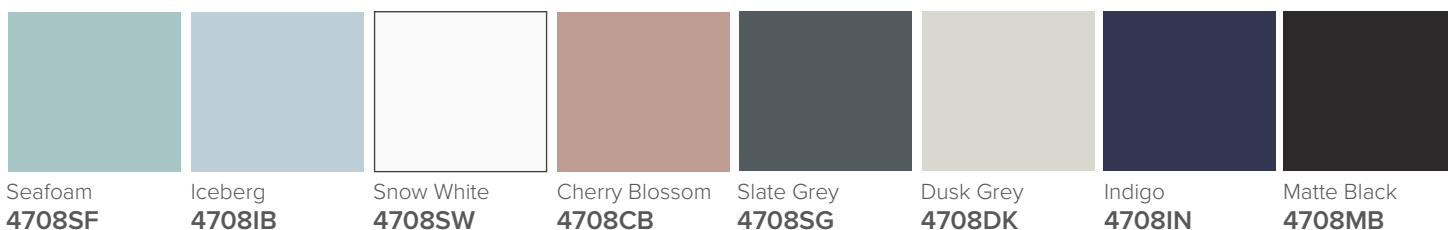

Cabinet Options