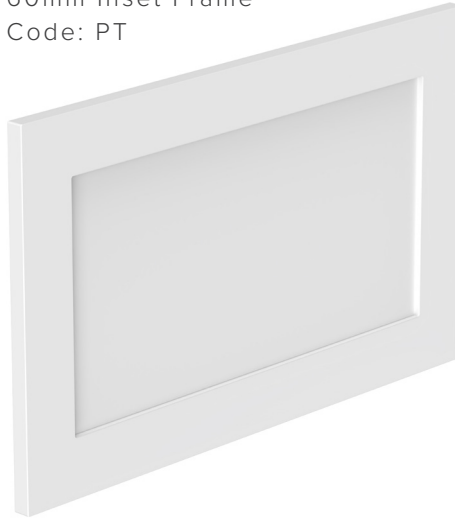

SPECIFICATION SHEET

Francisco 500 1-Door Wall Hung Vanity

Features

- 1-Door Wall Hung Vanity - *Colour options below*
- 80mm StoneCast Interchangeable Basin
- Soft Close Door - Left Hinge Only
- Cabinetry Handle - *Handle upgrade options*
- Designer Door Front - *Four Door Front options*
- Dimensions
Cabinet: H400 x W495 x D243
Basin: H80 x W500 x D250

Cabinet Options

Technical Details

Note: All measurements shown are in millimetres. Sizes are nominal.

TOP VIEW

FRONT VIEW

SIDE VIEW

SPECIFICATION SHEET

Francisco Designer Door Fronts

BARNESLEY

18mm Inset Frame
Code: BL

PRESTON

60mm Inset Frame
Code: PT

TURNBERRY

Ripple Design Panel
Code: TB

NEWPORT

V-Groove Panels
Code: NP

SPECIFICATION SHEET

Stonecast 500 Interchangeable Basin

StoneCast

PE500

W500(±5) x D250