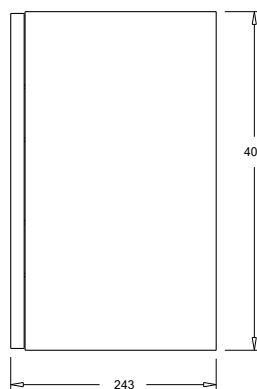

SPECIFICATION SHEET

Francisco 500 1-Door Wall Hung Vanity

Features

- 1-Door Wall Hung Vanity - *Colour options below*
- 80mm StoneCast Interchangeable Basin
- Soft Close Door - Left Hinge Only
- Cabinetry Handle - *Handle upgrade options*
- Designer Door Front - *Four Door Front options*
- Dimensions
Cabinet: H400 x W495 x D243
Basin: H80 x W500 x D250

Cabinet Options

Technical Details

Note: All measurements shown are in millimetres. Sizes are nominal.

TOP VIEW

FRONT VIEW

SIDE VIEW

SPECIFICATION SHEET

Francisco Designer Door Fronts

BARNESLEY

18mm Inset Frame
Code: BL

PRESTON

60mm Inset Frame
Code: PT

TURNBERRY

Ripple Design Panel
Code: TB

NEWPORT

V-Groove Panels
Code: NP

SPECIFICATION SHEET

Stonecast 500 Interchangeable Basin

StoneCast

PE500

W500(±5) x D250