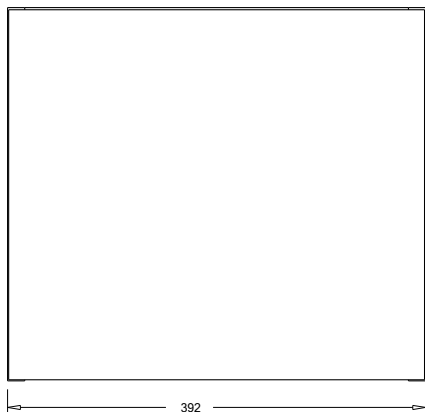

SPECIFICATION SHEET

Francisco 400 1-Door Wall Hung Vanity

Features

- 1-Door Wall Hung Vanity - *Colour options below*
- 50mm StoneCast Interchangeable Basin
- Soft Close Door - Left or Right Hinge
- Cabinetry Handle - *Handle upgrade options*
- Designer Door Front - *Four Door Front options*
- Dimensions
Cabinet: H350 x W392 x D218
Basin: H50 x W400 x D225

Cabinet Options

Technical Details

Note: All measurements shown are in millimetres. Sizes are nominal.

TOP VIEW

SPECIFICATION SHEET

Francisco Designer Door Fronts

BARNESLEY

18mm Inset Frame
Code: BL