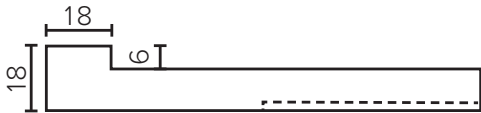

Cabinet Options

Technical Details

Note: All measurements shown are in millimetres. Sizes are nominal.

TOP VIEW

SPECIFICATION SHEET

Francisco Designer Door Fronts

BARNESLEY

18mm Inset Frame
Code: BL