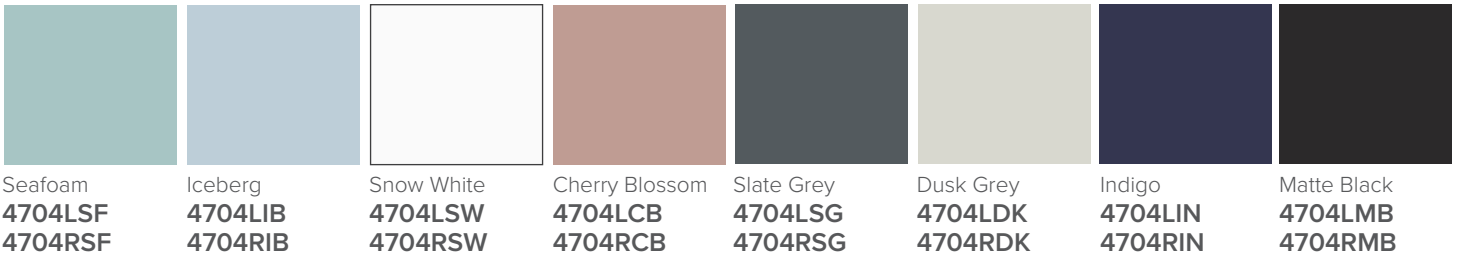

SPECIFICATION SHEET

Francisco 400 1-Door Wall Hung Vanity

Features

- 1-Door Wall Hung Vanity - *Colour options below*
- 50mm StoneCast Interchangeable Basin
- Soft Close Door - Left or Right Hinge
- Cabinetry Handle - *Handle upgrade options*
- Designer Door Front - *Four Door Front options*
- Dimensions
Cabinet: H350 x W392 x D218
Basin: H50 x W400 x D225

Cabinet Options

Technical Details

Note: All measurements shown are in millimetres. Sizes are nominal.

TOP VIEW

SPECIFICATION SHEET

Francisco Designer Door Fronts

BARNESLEY

18mm Inset Frame
Code: BL

Snow White

Cherry Blossom

Slate Grey

Dusk Grey

Indigo

Matte Black

SPECIFICATION SHEET

Stonecast Ari 400 Basin