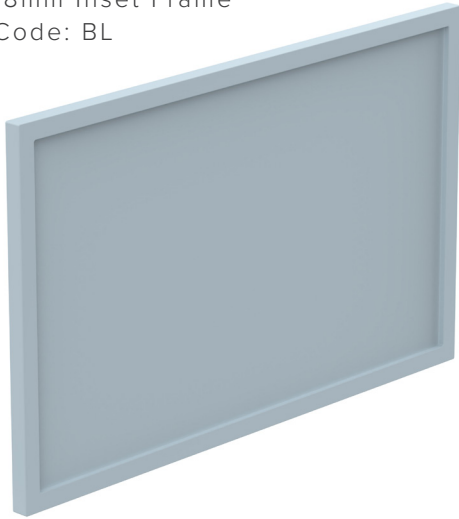

SPECIFICATION SHEET

Francisco 400 1-Door Wall Hung Vanity

Features

- 1-Door Wall Hung Vanity - *Colour options below*
- 50mm StoneCast Interchangeable Basin
- Soft Close Door - Left or Right Hinge
- Cabinetry Handle - *Handle upgrade options*
- Designer Door Front - *Four Door Front options*
- Dimensions
Cabinet: H350 x W392 x D218
Basin: H50 x W400 x D225

Cabinet Options

Technical Details

Note: All measurements shown are in millimetres. Sizes are nominal.

TOP VIEW

SPECIFICATION SHEET

Francisco Designer Door Fronts

BARNESLEY

18mm Inset Frame
Code: BL

PRESTON

60mm Inset Frame
Code: PT

TURNBERRY

Ripple Design Panel
Code: TB

NEWPORT

V-Groove Panels
Code: NP

Seafoam

Iceberg

Snow White

Cherry Blossom

Slate Grey

Dusk Grey

Indigo

Matte Black

SPECIFICATION SHEET

Stonecast Ari 400 Basin