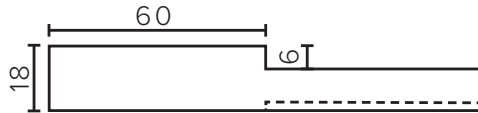

PRESTON

60mm Inset Frame
Code: PT