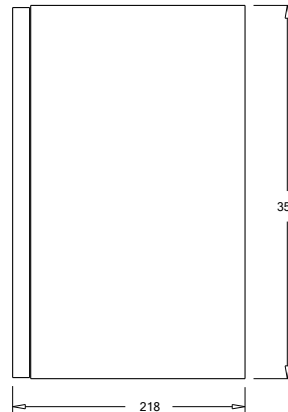

SPECIFICATION SHEET

Francisco 400 1-Door Wall Hung Vanity

Features

- 1-Door Wall Hung Vanity - *Colour options below*
- 50mm StoneCast Interchangeable Basin
- Soft Close Door - Left or Right Hinge
- Cabinetry Handle - *Handle upgrade options*
- Designer Door Front - *Four Door Front options*
- Dimensions
Cabinet: H350 x W392 x D218
Basin: H50 x W400 x D225

Cabinet Options

Technical Details

Note: All measurements shown are in millimetres. Sizes are nominal.

TOP VIEW

SPECIFICATION SHEET

Francisco Designer Door Fronts

BARNESLEY

18mm Inset Frame
Code: BL

Stonecast

3828

H50 X W405 X D220