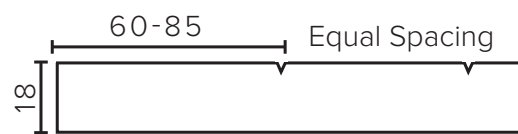

NEWPORT

V-Groove Panels
Code: NP

Seafoam

Iceberg

Snow White

Cherry Blossom

Slate Grey

Dusk Grey

Indigo

Matte Black