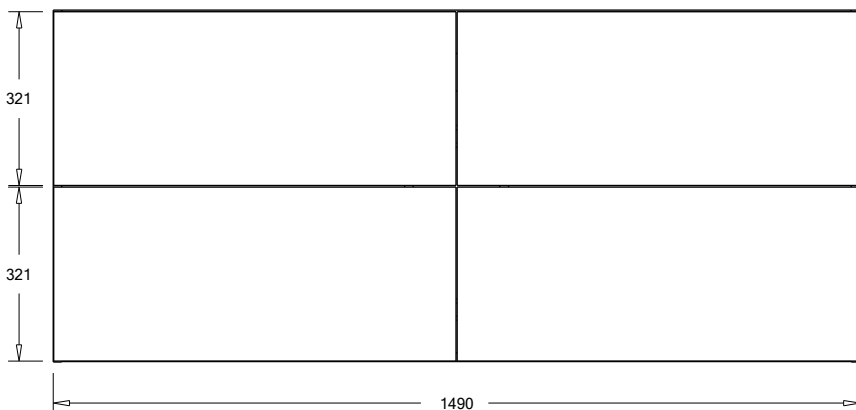

SPECIFICATION SHEET

Francisco 1500 4-Drawer Single Basin Wall Hung Vanity

Features

- 4-Drawer Wall Hung Vanity - *Colour options below*
- StoneCast 20mm Via Single Basin [Standard]
- Full Extension Soft Close Drawers with Handles - *Handle upgrade options available*
- Designer Drawer Fronts - *Four Drawer Front options*
- Dimensions: H670 x W1500 x D465

Cabinet Options

Technical Details

Note: All measurements shown are in millimetres. Sizes are nominal.

TOP VIEW

FRONT VIEW

SIDE VIEW

SPECIFICATION SHEET

Francisco Designer Drawer Fronts

Slate Grey

Dusk Grey

Indigo

Matte Black

SPECIFICATION SHEET

1500mm Single Basin Options

Via

StoneCast with overflow