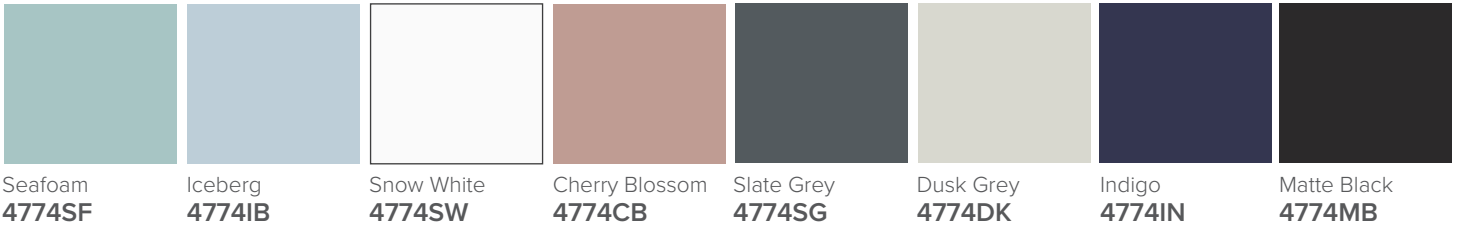

Cabinet Options