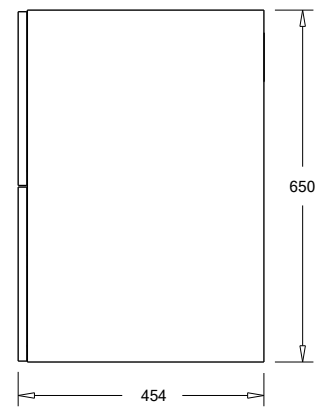

SPECIFICATION SHEET

Francisco 1500 4-Drawer Single Basin Wall Hung Vanity

Features

- 4-Drawer Wall Hung Vanity - *Colour options below*
- StoneCast 20mm Via Single Basin [Standard]
- Full Extension Soft Close Drawers with Handles - *Handle upgrade options available*
- Designer Drawer Fronts - *Four Drawer Front options*
- Dimensions: H670 x W1500 x D465

Cabinet Options

Technical Details

Note: All measurements shown are in millimetres. Sizes are nominal.

TOP VIEW

FRONT VIEW

SIDE VIEW

SPECIFICATION SHEET

Francisco Designer Drawer Fronts

BARNSLEY
18mm Inset Frame
Code: BL

PRESTON
60mm Inset Frame
Code: PT

TURNBERRY
Ripple Design Panel
Code: TB

NEWPORT
V-Groove Panels
Code: NP

Seafoam

Iceberg

Snow White

Cherry Blossom

Gloss White - VIA

Matte White - VIAMW

W1500 x D460 x H20