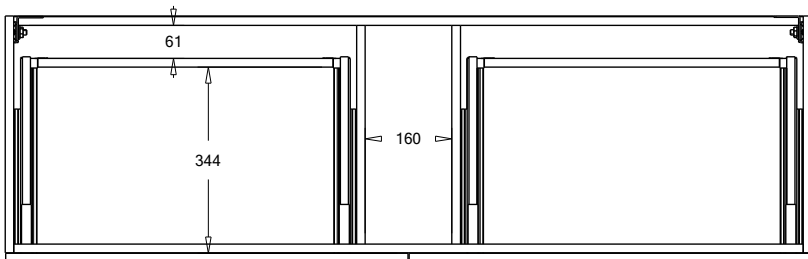

SPECIFICATION SHEET

Francisco 1500 4-Drawer Single Basin Wall Hung Vanity

Features

- 4-Drawer Wall Hung Vanity - *Colour options below*
- StoneCast 20mm Via Single Basin [Standard]
- Full Extension Soft Close Drawers with Handles - *Handle upgrade options available*
- Designer Drawer Fronts - *Four Drawer Front options*
- Dimensions: H670 x W1500 x D465

Cabinet Options

Technical Details

Note: All measurements shown are in millimetres. Sizes are nominal.

TOP VIEW

FRONT VIEW

SIDE VIEW

SPECIFICATION SHEET

Francisco Designer Drawer Fronts

BARNSLEY
18mm Inset Frame
Code: BL

PRESTON
60mm Inset Frame
Code: PT

TURNBERRY
Ripple Design Panel
Code: TB

NEWPORT
V-Groove Panels
Code: NP

Seafoam

Iceberg

Snow White

Cherry Blossom

Slate Grey

Dusk Grey

Indigo

Matte Black

SPECIFICATION SHEET

1500mm Single Basin Options

Via

StoneCast with overflow