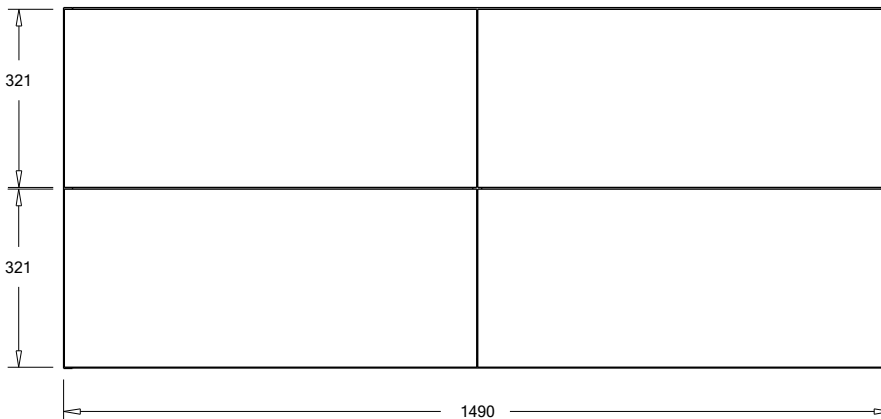

### Cabinet Options

### Technical Details

Note: All measurements shown are in millimetres. Sizes are nominal.

TOP VIEW

FRONT VIEW

SIDE VIEW