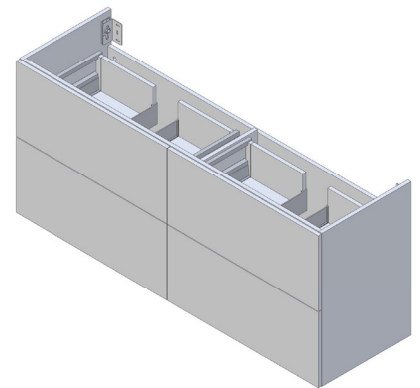

### Features

- 4-Drawer Wall Hung Vanity - Colour options below
- StoneCast 20mm Via Single Basin [Standard]
- Full Extension Soft Close Drawers with Handles - Handle upgrade options available
- Designer Drawer Fronts - Four Drawer Front options
- Dimensions: H670 x W1500 x D465

### Cabinet Options

### Technical Details

Note: All measurements shown are in millimetres. Sizes are nominal.

TOP VIEW

FRONT VIEW

SIDE VIEW