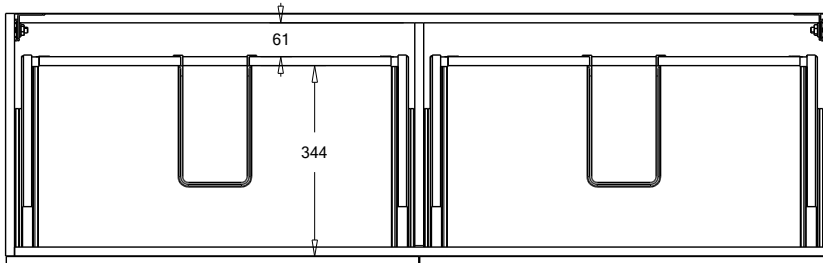

### Features

- 4-Drawer Wall Hung Vanity - Colour options below
- StoneCast 20mm Via Single Basin [Standard]
- Full Extension Soft Close Drawers with Handles - Handle upgrade options available
- Designer Drawer Fronts - Four Drawer Front options
- Dimensions: H670 x W1500 x D465

### Technical Details

Note: All measurements shown are in millimetres. Sizes are nominal.

TOP VIEW

FRONT VIEW

SIDE VIEW

## 1500mm Double Basin Options