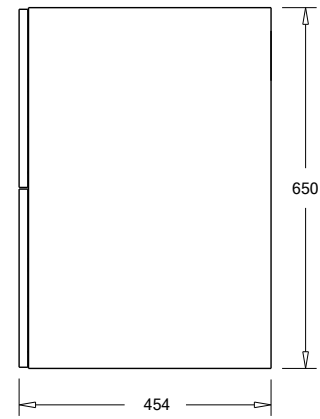

### Features

- 4-Drawer Wall Hung Vanity - Colour options below
- StoneCast 20mm Via Single Basin [Standard]
- Full Extension Soft Close Drawers with Handles - Handle upgrade options available
- Designer Drawer Fronts - Four Drawer Front options
- Dimensions: H670 x W1500 x D465

### Technical Details

Note: All measurements shown are in millimetres. Sizes are nominal.

TOP VIEW

FRONT VIEW

SIDE VIEW

## 1500mm Double Basin Options