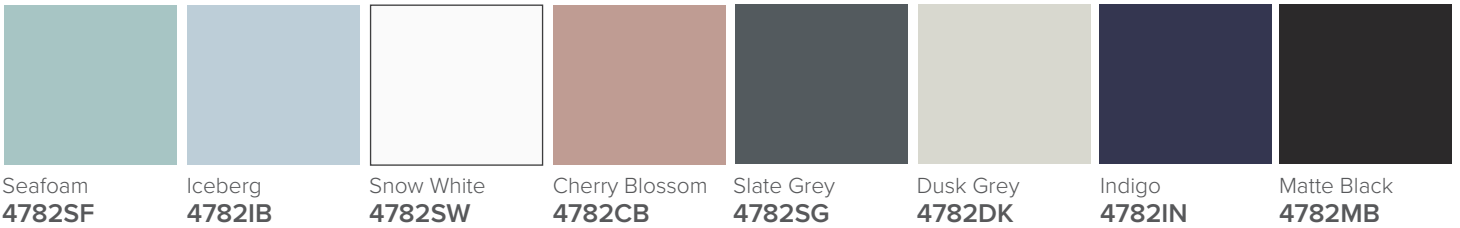

Cabinet Options