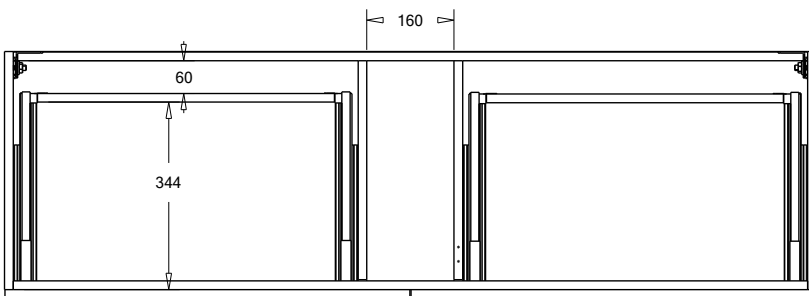

SPECIFICATION SHEET

Francisco 1500 2-Drawer Single Basin Wall Hung Vanity

Features

- 2-Drawer Wall Hung Vanity - Colour options below
- StoneCast 20mm Via Single Basin [Standard]
- Full Extension Soft Close Drawers with Handles - Handle upgrade options available
- Designer Drawer Fronts - Four Drawer Front options
- Dimensions: H420 x W1500 x D465

Cabinet Options

Technical Details

Note: All measurements shown are in millimetres. Sizes are nominal.

TOP VIEW

FRONT VIEW

SIDE VIEW

SPECIFICATION SHEET

Francisco Designer Drawer Fronts

BARNESLEY
18mm Inset Frame
Code: BL

PRESTON
60mm Inset Frame
Code: PT

TURNBERRY
Ripple Design Panel
Code: TB

NEWPORT
V-Groove Panels
Code: NP

Seafoam

Iceberg

Snow White

Cherry Blossom

Slate Grey

Dusk Grey

Indigo

Matte Black

SPECIFICATION SHEET

1500mm Single Basin Options

Via

StoneCast with overflow