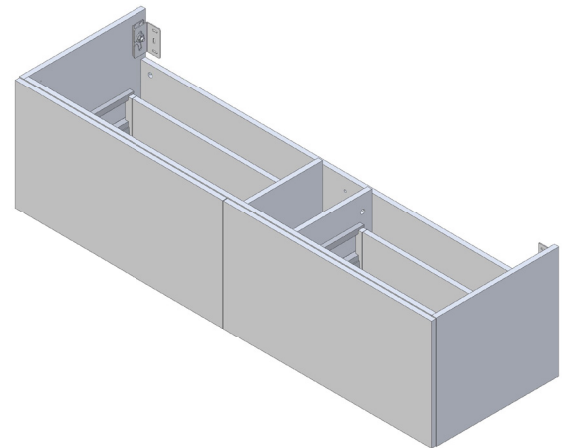

SPECIFICATION SHEET

Francisco 1500 2-Drawer Single Basin Wall Hung Vanity

Features

- 2-Drawer Wall Hung Vanity - Colour options below
- StoneCast 20mm Via Single Basin [Standard]
- Full Extension Soft Close Drawers with Handles - Handle upgrade options available
- Designer Drawer Fronts - Four Drawer Front options
- Dimensions: H420 x W1500 x D465

Cabinet Options

Technical Details

Note: All measurements shown are in millimetres. Sizes are nominal.

TOP VIEW

FRONT VIEW

SIDE VIEW

SPECIFICATION SHEET

Francisco Designer Drawer Fronts

BARNESLEY
18mm Inset Frame
Code: BL

PRESTON
60mm Inset Frame
Code: PT

TURNBERRY
Ripple Design Panel
Code: TB

NEWPORT
V-Groove Panels
Code: NP

Seafoam

Iceberg

Snow White

Cherry Blossom

Slate Grey

Dusk Grey

Indigo

Matte Black

SPECIFICATION SHEET

1500mm Single Basin Options

Via

StoneCast with overflow