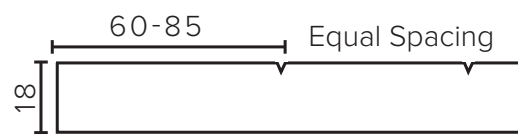

Cabinet Options

Technical Details

Note: All measurements shown are in millimetres. Sizes are nominal.

TOP VIEW

FRONT VIEW

SIDE VIEW

SPECIFICATION SHEET

Francisco Designer Drawer Fronts

BARNESLEY
18mm Inset Frame
Code: BL

PRESTON
60mm Inset Frame
Code: PT

TURNBERRY
Ripple Design Panel
Code: TB

NEWPORT
V-Groove Panels
Code: NP

Seafoam

Iceberg

Snow White

Cherry Blossom

Slate Grey

Dusk Grey

Indigo

Matte Black

SPECIFICATION SHEET

1500mm Single Basin Options

Via

StoneCast with overflow