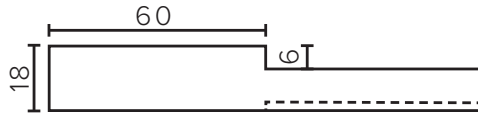

SPECIFICATION SHEET

Francisco Designer Drawer Fronts

PRESTON
60mm Inset Frame
Code: PT