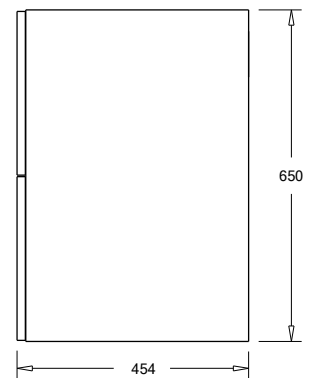

SPECIFICATION SHEET

Francisco 1200 4-Drawer Single Basin Wall Hung Vanity

Features

- 4-Drawer Wall Hung Vanity - Colour options below
- StoneCast 20mm Via Single Basin [Standard] - Upgrade options available
- Full Extension Soft Close Drawers with Handles - Handle upgrade options available
- Designer Drawer Fronts - Four Drawer Front options
- Dimensions: H670 x W1200 x D465

Cabinet Options

Technical Details

Note: All measurements shown are in millimetres. Sizes are nominal.

TOP VIEW

FRONT VIEW

SIDE VIEW

SPECIFICATION SHEET

Francisco Designer Drawer Fronts

BARNESLEY
18mm Inset Frame
Code: BL

PRESTON
60mm Inset Frame
Code: PT

TURNBERRY
Ripple Design Panel
Code: TB

NEWPORT
V-Groove Panels
Code: NP

Seafoam

Iceberg

Snow White

Cherry Blossom

W1210 x D460 x H20

Clasico

Vitreous China with overflow
 Gloss White - VC

W1200 x D465 x H20