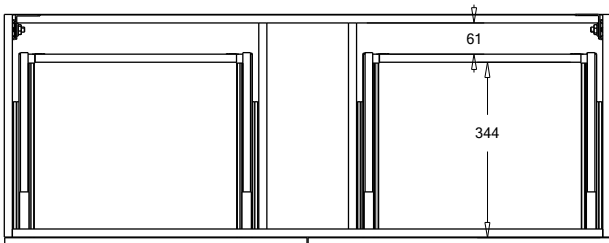

SPECIFICATION SHEET

Francisco 1200 4-Drawer Single Basin Wall Hung Vanity

Features

- 4-Drawer Wall Hung Vanity - Colour options below
- StoneCast 20mm Via Single Basin [Standard] - Upgrade options available
- Full Extension Soft Close Drawers with Handles - Handle upgrade options available
- Designer Drawer Fronts - Four Drawer Front options
- Dimensions: H670 x W1200 x D465

Cabinet Options

Technical Details

Note: All measurements shown are in millimetres. Sizes are nominal.

TOP VIEW

FRONT VIEW

SIDE VIEW

SPECIFICATION SHEET

Francisco Designer Drawer Fronts

BARNESLEY
18mm Inset Frame
Code: BL

PRESTON
60mm Inset Frame
Code: PT

TURNBERRY
Ripple Design Panel
Code: TB

NEWPORT
V-Groove Panels
Code: NP

Seafoam

Iceberg

Snow White

Cherry Blossom

W1210 x D460 x H20

Clasico

Vitreous China with overflow
 Gloss White - VC

W1200 x D465 x H20