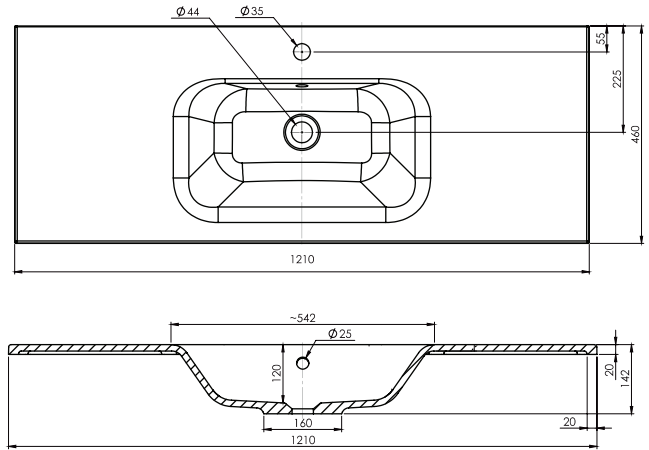

Cabinet Options

Technical Details

Note: All measurements shown are in millimetres. Sizes are nominal.

TOP VIEW

FRONT VIEW

SIDE VIEW

SPECIFICATION SHEET

Francisco Designer Drawer Fronts

BARNESLEY
18mm Inset Frame
Code: BL

PRESTON
60mm Inset Frame
Code: PT

TURNBERRY
Ripple Design Panel
Code: TB

NEWPORT
V-Groove Panels
Code: NP

Seafoam

Iceberg

Snow White

Cherry Blossom

Slate Grey

Dusk Grey

Indigo

Matte Black

SPECIFICATION SHEET

1200mm Single Basin Options

Via

StoneCast with overflow
 Gloss White - VIA
 Matte White - VIAMW

W1210 x D460 x H20

Clasico

Vitreous China with overflow
 Gloss White - VC

W1200 x D465 x H20