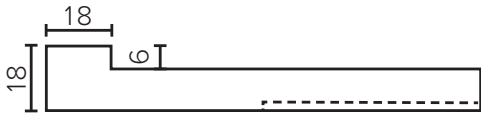

SPECIFICATION SHEET

Francisco Designer Drawer Fronts

BARNESLEY
18mm Inset Frame
Code: BL