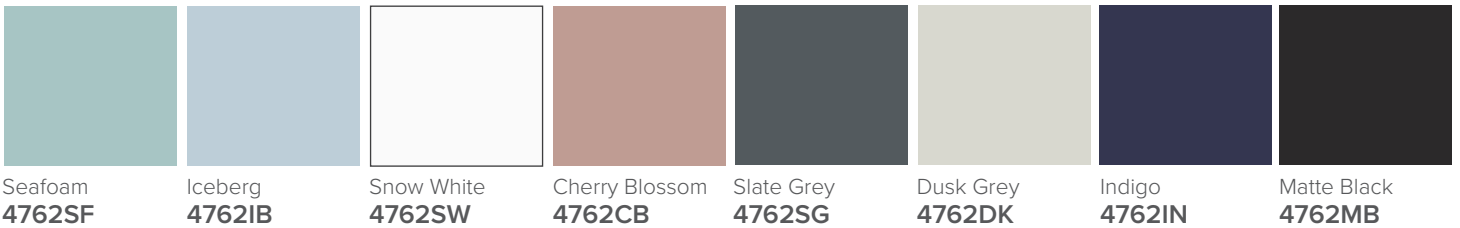

Cabinet Options

Technical Details

Note: All measurements shown are in millimetres. Sizes are nominal.