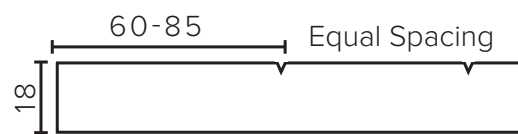

Cabinet Options

Technical Details

Note: All measurements shown are in millimetres. Sizes are nominal.

TOP VIEW

FRONT VIEW

SIDE VIEW

SPECIFICATION SHEET

Francisco Designer Drawer Fronts

BARNESLEY
18mm Inset Frame
Code: BL

PRESTON
60mm Inset Frame
Code: PT

TURNBERRY
Ripple Design Panel
Code: TB

NEWPORT
V-Groove Panels
Code: NP

Seafoam

Iceberg

Snow White

Cherry Blossom

Slate Grey

Dusk Grey

Indigo

Matte Black

SPECIFICATION SHEET

1200mm Single Basin Options

Via

StoneCast with overflow
 Gloss White - VIA
 Matte White - VIAMW