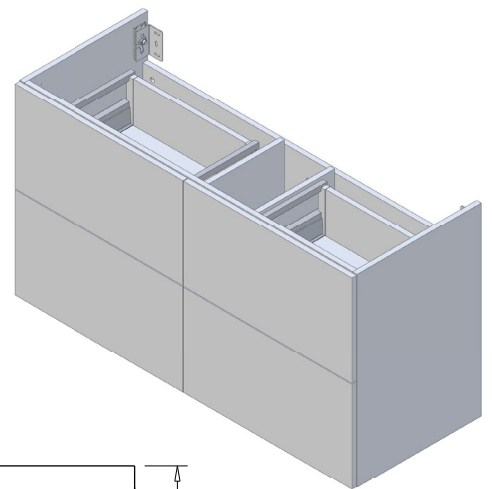

SPECIFICATION SHEET

Francisco 1200 4-Drawer Single Basin Wall Hung Vanity

Features

- 4-Drawer Wall Hung Vanity - Colour options below
- StoneCast 20mm Via Single Basin [Standard] - Upgrade options available
- Full Extension Soft Close Drawers with Handles - Handle upgrade options available
- Designer Drawer Fronts - Four Drawer Front options
- Dimensions: H670 x W1200 x D465

Cabinet Options

Technical Details

Note: All measurements shown are in millimetres. Sizes are nominal.

TOP VIEW

FRONT VIEW

SIDE VIEW

SPECIFICATION SHEET

Francisco Designer Drawer Fronts

BARNESLEY
18mm Inset Frame
Code: BL

PRESTON
60mm Inset Frame
Code: PT

TURNBERRY
Ripple Design Panel
Code: TB

NEWPORT
V-Groove Panels
Code: NP

Seafoam

Iceberg

Snow White

Cherry Blossom

Slate Grey

Dusk Grey

Indigo

Matte Black

SPECIFICATION SHEET

1200mm Single Basin Options

Via

StoneCast with overflow
 Gloss White - VIA
 Matte White - VIAMW