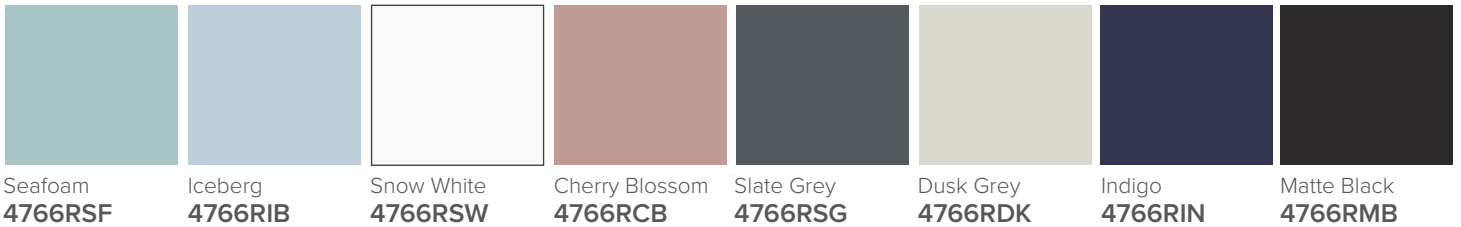

Cabinet Options