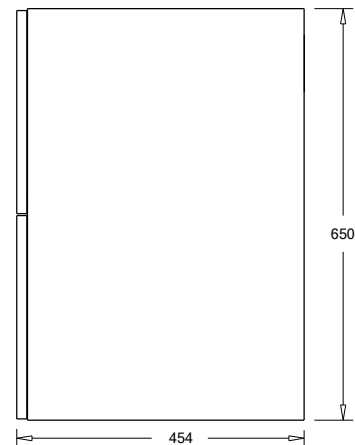

SPECIFICATION SHEET

Francisco 1200 4-Drawer Right Offset Basin Wall Hung Vanity

Features

- 4-Drawer Wall Hung Vanity - *Colour options below*
- StoneCast 20mm Via Right Offset Basin [Standard]
- Full Extension Soft Close Drawers with Handles - *Handle upgrade options available*
- Designer Drawer Fronts - *Four Drawer Front options*
- Dimensions: H670 x W1200 x D465

Cabinet Options

Technical Details

Note: All measurements shown are in millimetres. Sizes are nominal.

Note: Full Drawer Box on Left Hand Side

TOP VIEW

FRONT VIEW

SIDE VIEW

SPECIFICATION SHEET

Francisco Designer Drawer Fronts

BARNESLEY
18mm Inset Frame
Code: BL

PRESTON
60mm Inset Frame
Code: PT

TURNBERRY
Ripple Design Panel
Code: TB

NEWPORT
V-Groove Panels
Code: NP

Seafoam

Iceberg

Snow White

StoneCast with overflow

Left Offset Basin

Gloss White - VIA

Matte White - VIAMW

W1210 x D460 x H20