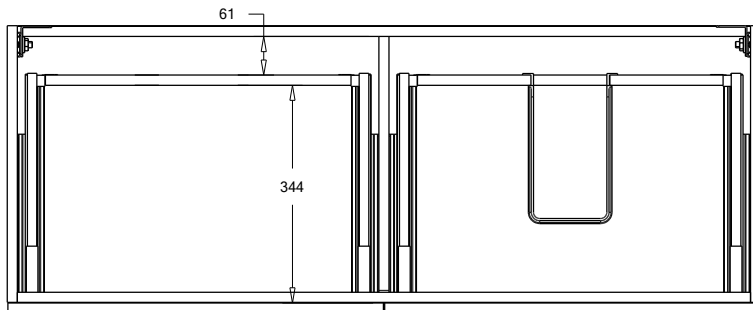

SPECIFICATION SHEET

Francisco 1200 4-Drawer Right Offset Basin Wall Hung Vanity

Features

- 4-Drawer Wall Hung Vanity - *Colour options below*
- StoneCast 20mm Via Right Offset Basin [Standard]
- Full Extension Soft Close Drawers with Handles - *Handle upgrade options available*
- Designer Drawer Fronts - *Four Drawer Front options*
- Dimensions: H670 x W1200 x D465

Cabinet Options

Technical Details

Note: All measurements shown are in millimetres. Sizes are nominal.

Note: Full Drawer Box on Left Hand Side

TOP VIEW

FRONT VIEW

SIDE VIEW

SPECIFICATION SHEET

Francisco Designer Drawer Fronts

BARNESLEY
18mm Inset Frame
Code: BL

PRESTON
60mm Inset Frame
Code: PT

TURNBERRY
Ripple Design Panel
Code: TB

NEWPORT
V-Groove Panels
Code: NP

Seafoam

Iceberg

Snow White

StoneCast with overflow

Left Offset Basin

Gloss White - VIA

Matte White - VIAMW

W1210 x D460 x H20