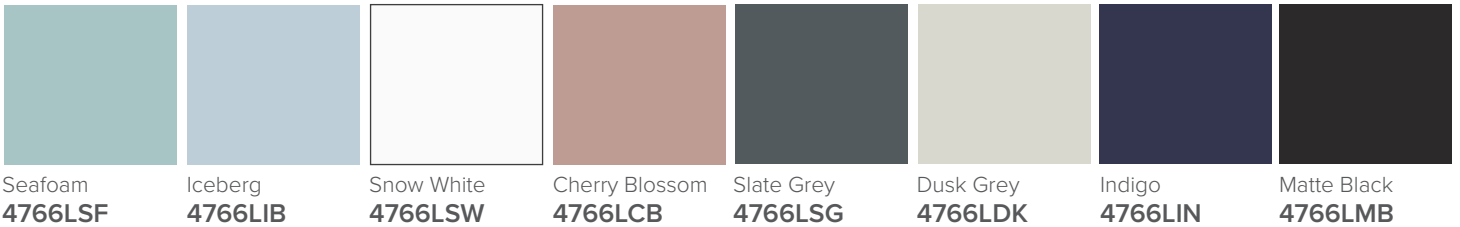

Cabinet Options