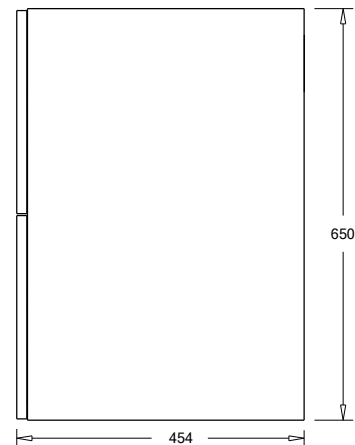

SPECIFICATION SHEET

Francisco 1200 4-Drawer Left Offset Basin Wall Hung Vanity

Features

- 4-Drawer Wall Hung Vanity - Colour options below
- StoneCast 20mm Via Left Offset Basin [Standard]
- Full Extension Soft Close Drawers with Handles - Handle upgrade options available
- Designer Drawer Fronts - Four Drawer Front options
- Dimensions: H670 x W1200 x D465

Cabinet Options

Technical Details

Note: All measurements shown are in millimetres. Sizes are nominal.

Note: Full Drawer Box on Right Hand Side

TOP VIEW

FRONT VIEW

SIDE VIEW

SPECIFICATION SHEET

Francisco Designer Drawer Fronts

BARNSLEY
18mm Inset Frame
Code: BL

PRESTON
60mm Inset Frame
Code: PT

TURNBERRY
Ripple Design Panel
Code: TB

NEWPORT
V-Groove Panels
Code: NP

Seafoam

Iceberg

Snow White

StoneCast with overflow

Left Offset Basin

Gloss White - VIA

Matte White - VIAMW

W1210 x D460 x H20