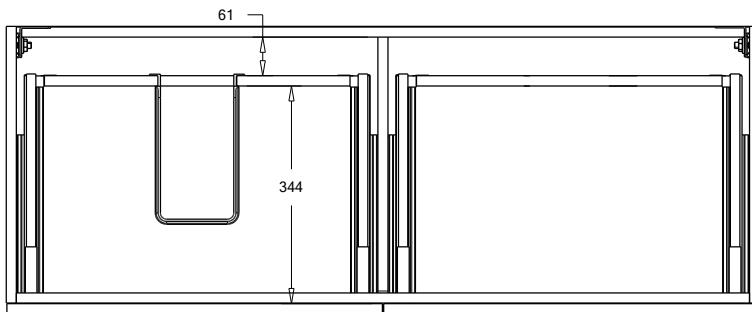

SPECIFICATION SHEET

Francisco 1200 4-Drawer Left Offset Basin Wall Hung Vanity

Features

- 4-Drawer Wall Hung Vanity - Colour options below
- StoneCast 20mm Via Left Offset Basin [Standard]
- Full Extension Soft Close Drawers with Handles - Handle upgrade options available
- Designer Drawer Fronts - Four Drawer Front options
- Dimensions: H670 x W1200 x D465

Cabinet Options

Technical Details

Note: All measurements shown are in millimetres. Sizes are nominal.

Note: Full Drawer Box on Right Hand Side

TOP VIEW

FRONT VIEW

SIDE VIEW

SPECIFICATION SHEET

Francisco Designer Drawer Fronts

BARNSLEY
18mm Inset Frame
Code: BL

PRESTON
60mm Inset Frame
Code: PT

TURNBERRY
Ripple Design Panel
Code: TB

NEWPORT
V-Groove Panels
Code: NP

Seafoam

Iceberg

Snow White

StoneCast with overflow

Left Offset Basin

Gloss White - VIA

Matte White - VIAMW

W1210 x D460 x H20