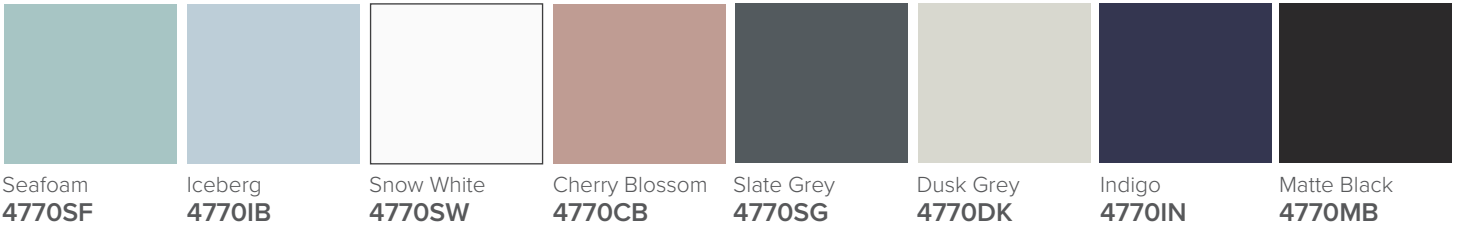

Cabinet Options