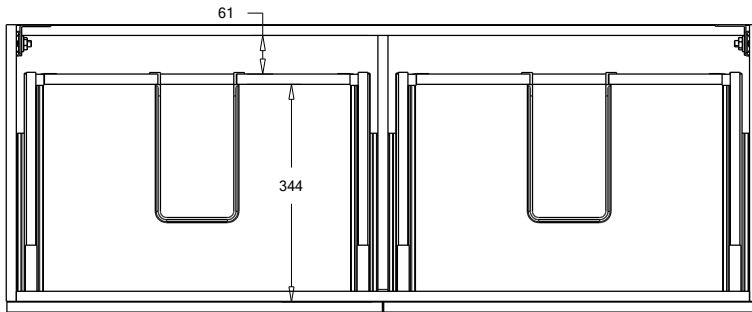

SPECIFICATION SHEET

Francisco 1200 4-Drawer Double Basin Wall Hung Vanity

Features

- 4-Drawer Wall Hung Vanity - Colour options below
- StoneCast 20mm Via Double Basin [Standard] - Upgrade options available
- Full Extension Soft Close Drawers with Handles - Handle upgrade options available
- Designer Drawer Fronts - Four Drawer Front options
- Dimensions: H670 x W1200 x D465

Cabinet Options

Technical Details

Note: All measurements shown are in millimetres. Sizes are nominal.

TOP VIEW

FRONT VIEW

SIDE VIEW

SPECIFICATION SHEET

Francisco Designer Drawer Fronts

BARNSLEY
18mm Inset Frame
Code: BL

PRESTON
60mm Inset Frame
Code: PT

TURNBERRY
Ripple Design Panel
Code: TB

NEWPORT
V-Groove Panels
Code: NP

Seafoam

Iceberg

Snow White

Cherry Blossom

W1210 x D460 x H20

Clasico

Vitreous China with overflow
 Gloss White - VC

W1210 x D465 x H20