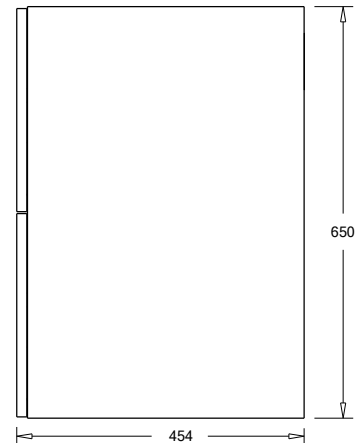

SPECIFICATION SHEET

Francisco 1200 4-Drawer Double Basin Wall Hung Vanity

Features

- 4-Drawer Wall Hung Vanity - Colour options below
- StoneCast 20mm Via Double Basin [Standard] - Upgrade options available
- Full Extension Soft Close Drawers with Handles - Handle upgrade options available
- Designer Drawer Fronts - Four Drawer Front options
- Dimensions: H670 x W1200 x D465

Cabinet Options

Technical Details

Note: All measurements shown are in millimetres. Sizes are nominal.

TOP VIEW

FRONT VIEW

SIDE VIEW

SPECIFICATION SHEET

Francisco Designer Drawer Fronts

BARNSLEY
18mm Inset Frame
Code: BL

PRESTON
60mm Inset Frame
Code: PT

TURNBERRY
Ripple Design Panel
Code: TB

NEWPORT
V-Groove Panels
Code: NP

Seafoam

Iceberg

Snow White

Cherry Blossom

W1210 x D460 x H20

Clasico

Vitreous China with overflow
 Gloss White - VC

W1210 x D465 x H20