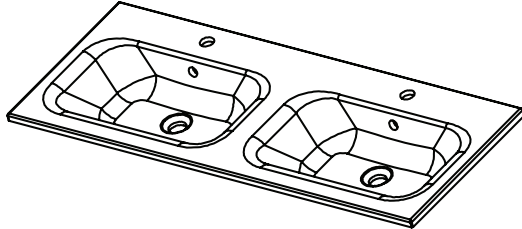

Cabinet Options

Technical Details

Note: All measurements shown are in millimetres. Sizes are nominal.

TOP VIEW

FRONT VIEW

SIDE VIEW

SPECIFICATION SHEET

Francisco Designer Drawer Fronts

BARNSLEY
18mm Inset Frame
Code: BL

PRESTON
60mm Inset Frame
Code: PT

TURNBERRY
Ripple Design Panel
Code: TB

NEWPORT
V-Groove Panels
Code: NP

Seafoam

Iceberg

Snow White

Cherry Blossom

Slate Grey

Dusk Grey

Indigo

Matte Black

SPECIFICATION SHEET

1200mm Double Basin Options

Via

StoneCast with overflow
 Gloss White - VIA
 Matte White - VIAMW

W1210 x D460 x H20

Clasico

Vitreous China with overflow
 Gloss White - VC

W1210 x D465 x H20