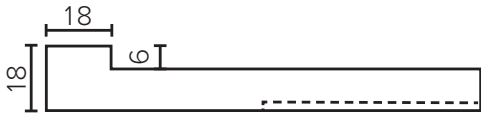

SPECIFICATION SHEET

Francisco Designer Drawer Fronts

BARNSLEY
18mm Inset Frame
Code: BL