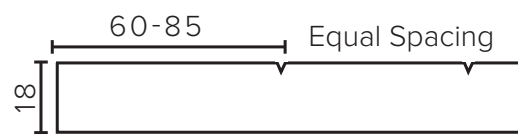

Cabinet Options

Technical Details

Note: All measurements shown are in millimetres. Sizes are nominal.

TOP VIEW

FRONT VIEW

SIDE VIEW

SPECIFICATION SHEET

Francisco Designer Drawer Fronts

BARNSLEY
18mm Inset Frame
Code: BL

PRESTON
60mm Inset Frame
Code: PT

TURNBERRY
Ripple Design Panel
Code: TB

NEWPORT
V-Groove Panels
Code: NP

Seafoam

Iceberg

Snow White

Cherry Blossom

Slate Grey

Dusk Grey

Indigo

Matte Black

SPECIFICATION SHEET

1200mm Single Basin Options

Via

StoneCast with overflow
Gloss White - VIA
Matte White - VIAMW