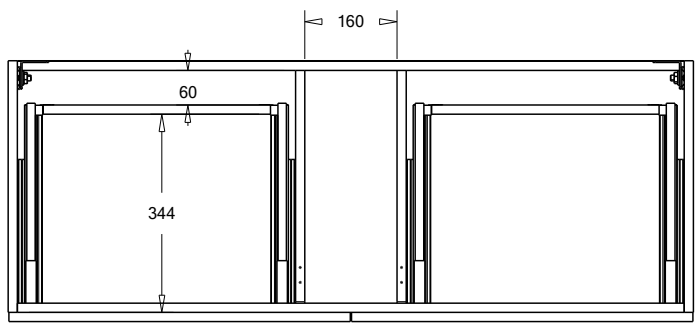

SPECIFICATION SHEET

Francisco 1200 2-Drawer Single Basin Wall Hung Vanity

Features

- 2-Drawer Wall Hung Vanity - Colour options below
- StoneCast 20mm Via Single Basin [Standard] - Upgrade options available
- Full Extension Soft Close Drawers with Handles - Handle upgrade options available
- Designer Drawer Fronts - Four Drawer Front options
- Dimensions: H420 x W1200 x D465

Cabinet Options

Technical Details

Note: All measurements shown are in millimetres. Sizes are nominal.

TOP VIEW

FRONT VIEW

SIDE VIEW

SPECIFICATION SHEET

Francisco Designer Drawer Fronts

BARNSLEY
18mm Inset Frame
Code: BL

PRESTON
60mm Inset Frame
Code: PT

TURNBERRY
Ripple Design Panel
Code: TB

NEWPORT
V-Groove Panels
Code: NP

Seafoam

Iceberg

Snow White

Cherry Blossom

W1210 x D460 x H20

Clasico

Vitreous China with overflow
Gloss White - VC

W1200 x D465 x H20