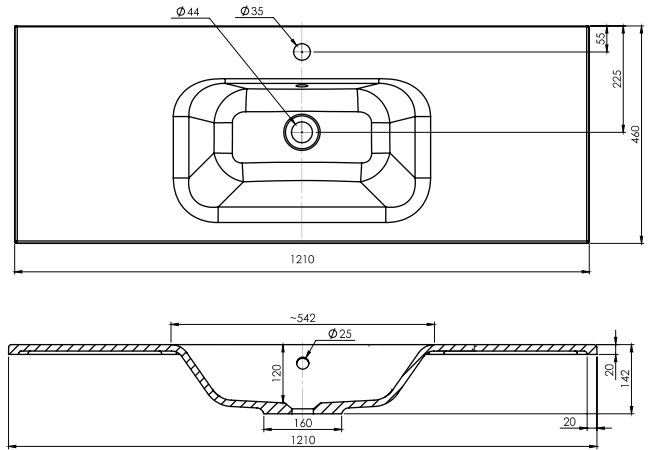

Cabinet Options

Technical Details

Note: All measurements shown are in millimetres. Sizes are nominal.

TOP VIEW

FRONT VIEW

SIDE VIEW

SPECIFICATION SHEET

Francisco Designer Drawer Fronts

BARNSLEY
18mm Inset Frame
Code: BL

PRESTON
60mm Inset Frame
Code: PT

TURNBERRY
Ripple Design Panel
Code: TB

NEWPORT
V-Groove Panels
Code: NP

Seafoam

Iceberg

Snow White

Cherry Blossom

Slate Grey

Dusk Grey

Indigo

Matte Black

SPECIFICATION SHEET

1200mm Single Basin Options

Via

StoneCast with overflow
Gloss White - VIA
Matte White - VIAMW

W1210 x D460 x H20

Clasico

Vitreous China with overflow
Gloss White - VC

W1200 x D465 x H20