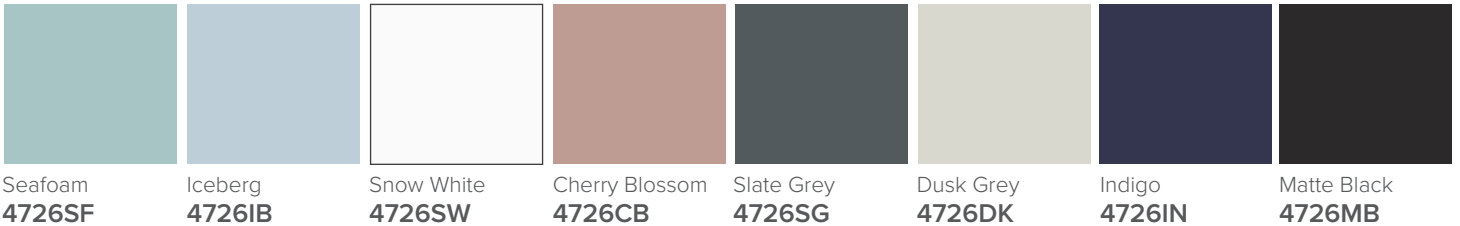

Cabinet Options