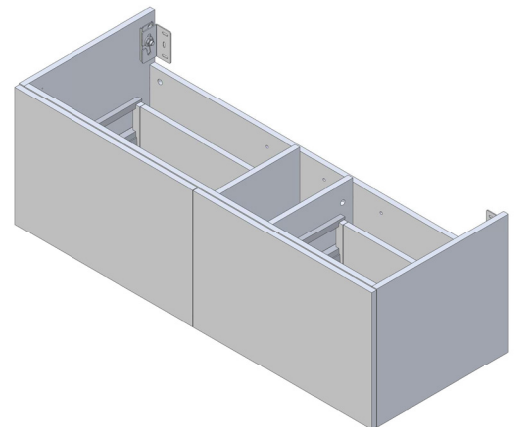

SPECIFICATION SHEET

Francisco 1200 2-Drawer Single Basin Wall Hung Vanity

Features

- 2-Drawer Wall Hung Vanity - Colour options below
- StoneCast 20mm Via Single Basin [Standard] - Upgrade options available
- Full Extension Soft Close Drawers with Handles - Handle upgrade options available
- Designer Drawer Fronts - Four Drawer Front options
- Dimensions: H420 x W1200 x D465

Cabinet Options

Technical Details

Note: All measurements shown are in millimetres. Sizes are nominal.

TOP VIEW

FRONT VIEW

SIDE VIEW

SPECIFICATION SHEET

Francisco Designer Drawer Fronts

BARNSLEY
18mm Inset Frame
Code: BL

PRESTON
60mm Inset Frame
Code: PT

TURNBERRY
Ripple Design Panel
Code: TB

NEWPORT
V-Groove Panels
Code: NP

Seafoam

Iceberg

Snow White

Cherry Blossom

Slate Grey

Dusk Grey

Indigo

Matte Black

SPECIFICATION SHEET

1200mm Single Basin Options

Via

StoneCast with overflow
Gloss White - VIA
Matte White - VIAMW