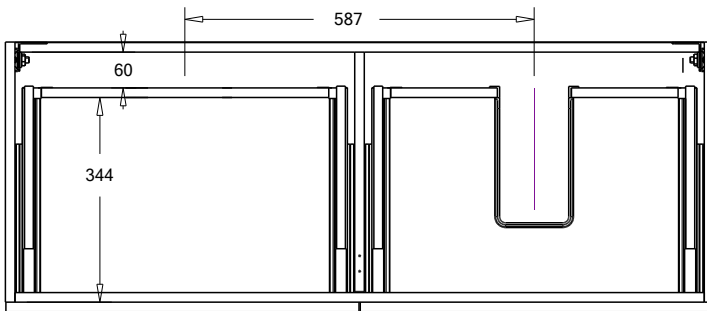

SPECIFICATION SHEET

Francisco 1200 2-Drawer Right Offset Basin Wall Hung Vanity

Features

- 2-Drawer Wall Hung Vanity - *Colour options below*
- StoneCast 20mm Via Right Offset Basin [Standard]
- Full Extension Soft Close Drawers with Handles - *Handle upgrade options available*
- Designer Drawer Fronts - *Four Drawer Front options*
- Dimensions: H420 x W1200 x D465

Matte Black
4730RMB

Technical Details

Note: All measurements shown are in millimetres. Sizes are nominal.

Note: Full Drawer Box on Left Hand Side

TOP VIEW

FRONT VIEW

SIDE VIEW

SPECIFICATION SHEET

StoneCast with overflow

Left Offset Basin

Gloss White - VIA

Matte White - VIAMW

W1210 x D460 x H20