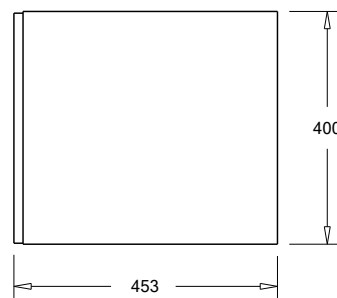

SPECIFICATION SHEET

Francisco 1200 2-Drawer Right Offset Basin Wall Hung Vanity

Features

- 2-Drawer Wall Hung Vanity - *Colour options below*
- StoneCast 20mm Via Right Offset Basin [Standard]
- Full Extension Soft Close Drawers with Handles - *Handle upgrade options available*
- Designer Drawer Fronts - *Four Drawer Front options*
- Dimensions: H420 x W1200 x D465

Matte Black
4730RMB

Technical Details

Note: All measurements shown are in millimetres. Sizes are nominal.

Note: Full Drawer Box on Left Hand Side

TOP VIEW

FRONT VIEW

SIDE VIEW

SPECIFICATION SHEET