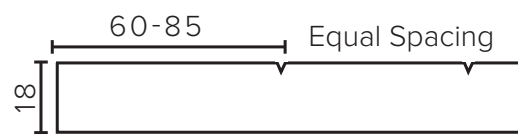

SPECIFICATION SHEET

Francisco Designer Drawer Fronts

NEWPORT
V-Groove Panels
Code: NP