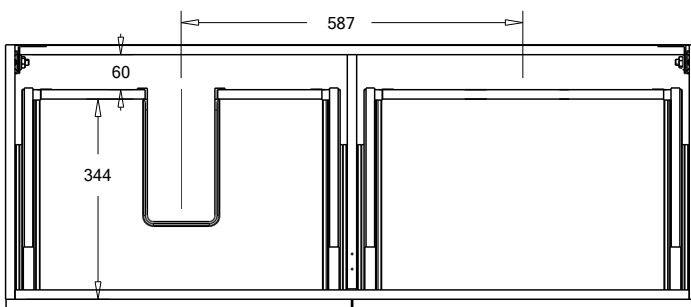

### Features

- 2-Drawer Wall Hung Vanity - *Colour options below*
- StoneCast 20mm Via Left Offset Basin [Standard]
- Full Extension Soft Close Drawers with Handles - *Handle upgrade options available*
- Designer Drawer Fronts - *Four Drawer Front options*
- Dimensions: H420 x W1200 x D465

### Technical Details

Note: All measurements shown are in millimetres. Sizes are nominal.

Note: Full Drawer Box on Right Hand Side

TOP VIEW

FRONT VIEW

SIDE VIEW

## 1200mm Left Offset Basin Option