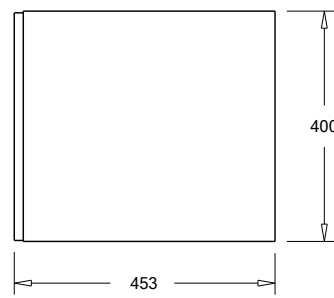

### Technical Details

Note: All measurements shown are in millimetres. Sizes are nominal.

Note: Full Drawer Box on Right Hand Side

TOP VIEW

FRONT VIEW

SIDE VIEW

## 1200mm Left Offset Basin Option