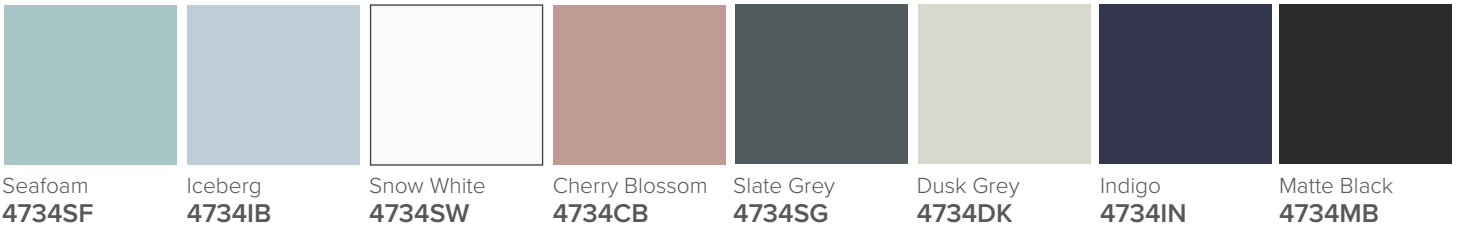

Cabinet Options