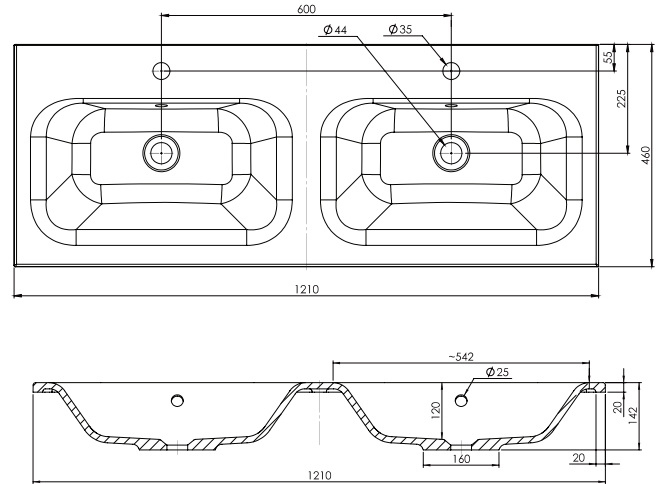

Cabinet Options

Technical Details

Note: All measurements shown are in millimetres. Sizes are nominal.

TOP VIEW

FRONT VIEW

SIDE VIEW

SPECIFICATION SHEET

Francisco Designer Drawer Fronts

BARNSLEY
18mm Inset Frame
Code: BL

PRESTON
60mm Inset Frame
Code: PT

TURNBERRY
Ripple Design Panel
Code: TB

NEWPORT
V-Groove Panels
Code: NP

Seafoam

Iceberg

Snow White

Cherry Blossom

Slate Grey

Dusk Grey

Indigo

Matte Black

SPECIFICATION SHEET

1200mm Double Basin Options

Via

StoneCast with overflow
 Gloss White - VIA
 Matte White - VIAMW

W1210 x D460 x H20

Clasico

Vitreous China with overflow
 Gloss White - VC

W1210 x D465 x H20