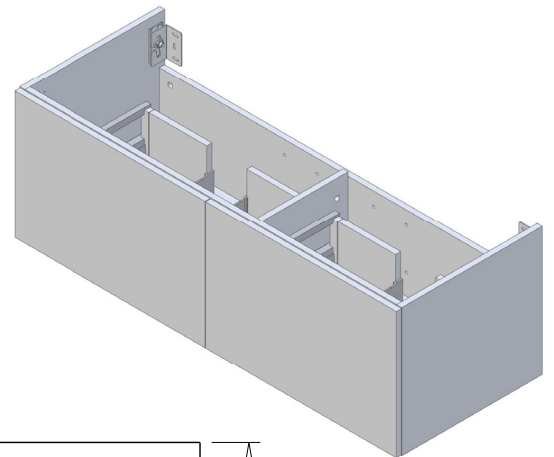

SPECIFICATION SHEET

Francisco 1200 2-Drawer Double Basin Wall Hung Vanity

Features

- 2-Drawer Wall Hung Vanity - *Colour options below*
- StoneCast 20mm Via Double Basin [Standard] - *Upgrade options available*
- Full Extension Soft Close Drawers with Handles - *Handle upgrade options available*
- Designer Drawer Fronts - *Four Drawer Front options*
- Dimensions: H420 x W1200 x D465

Cabinet Options

Technical Details

Note: All measurements shown are in millimetres. Sizes are nominal.

TOP VIEW

FRONT VIEW

SIDE VIEW

SPECIFICATION SHEET

Francisco Designer Drawer Fronts

BARNSLEY
18mm Inset Frame
Code: BL

PRESTON
60mm Inset Frame
Code: PT

TURNBERRY
Ripple Design Panel
Code: TB

NEWPORT
V-Groove Panels
Code: NP

Seafoam

Iceberg

Snow White

Cherry Blossom

Slate Grey

Dusk Grey

Indigo

Matte Black

SPECIFICATION SHEET

1200mm Double Basin Options

Via

StoneCast with overflow
 Gloss White - VIA
 Matte White - VIAMW