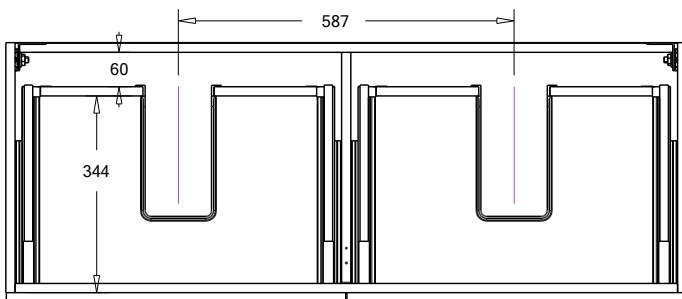

SPECIFICATION SHEET

Francisco 1200 2-Drawer Double Basin Wall Hung Vanity

Features

- 2-Drawer Wall Hung Vanity - *Colour options below*
- StoneCast 20mm Via Double Basin [Standard] - *Upgrade options available*
- Full Extension Soft Close Drawers with Handles - *Handle upgrade options available*
- Designer Drawer Fronts - *Four Drawer Front options*
- Dimensions: H420 x W1200 x D465

Cabinet Options

Technical Details

Note: All measurements shown are in millimetres. Sizes are nominal.

TOP VIEW

FRONT VIEW

SIDE VIEW

SPECIFICATION SHEET

Francisco Designer Drawer Fronts

BARNSLEY
18mm Inset Frame
Code: BL

PRESTON
60mm Inset Frame
Code: PT

TURNBERRY
Ripple Design Panel
Code: TB

NEWPORT
V-Groove Panels
Code: NP

Seafoam

Iceberg

Snow White

Cherry Blossom

W1210 x D460 x H20

Clasico

Vitreous China with overflow
 Gloss White - VC

W1210 x D465 x H20