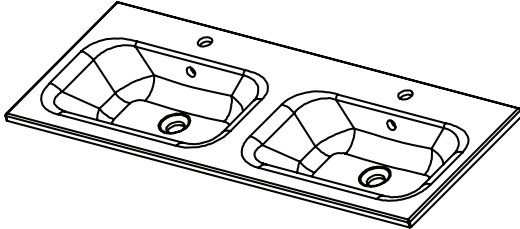

SPECIFICATION SHEET

Francisco 1200 2-Drawer Double Basin Wall Hung Vanity

Features

- 2-Drawer Wall Hung Vanity - *Colour options below*
- StoneCast 20mm Via Double Basin [Standard] - *Upgrade options available*
- Full Extension Soft Close Drawers with Handles - *Handle upgrade options available*
- Designer Drawer Fronts - *Four Drawer Front options*
- Dimensions: H420 x W1200 x D465

Cabinet Options

Technical Details

Note: All measurements shown are in millimetres. Sizes are nominal.

TOP VIEW

FRONT VIEW

SIDE VIEW

SPECIFICATION SHEET

Francisco Designer Drawer Fronts

Slate Grey

Dusk Grey

Indigo

Matte Black

SPECIFICATION SHEET

1200mm Double Basin Options

Via

StoneCast with overflow
 Gloss White - VIA
 Matte White - VIAMW

W1210 x D460 x H20

Clasico

Vitreous China with overflow
 Gloss White - VC

W1210 x D465 x H20