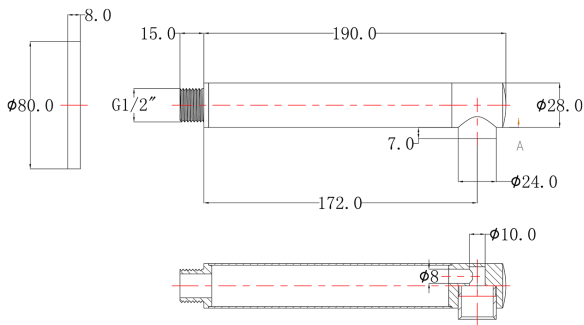

REEF Bath Spout

PRODUCT CODE

REF91CH

COLOUR/FINISHES

Brushed Brass (PVD)
Matte Black
Chrome
Brushed Stainless Steel

FEATURES

Lead-free 304 Stainless Steel

PRESSURE TYPE

All Pressures

MIN. PRESSURE

35kPa

MAX. PRESSURE

500kPa (As per NZ Building Code AS/NZ 3500.1)

MAX. TEMPERATURE

65°C

PLUMBING CONNECTION

15mm

FACEPLATE DIAMETER

80mm

SPOUT REACH

172mm

Specifications and dimensions are subject to change without notice.

Installation instructions are available from the product page on www.foreno.co.nz

BUILDING CODE CLAUSES RELEVANT TO THIS PRODUCT:
Clause G12 Water Supplies, specifically G12.3.5, G12.3.6, and G12.3.7. www.foreno.co.nz/building-code-clauses/